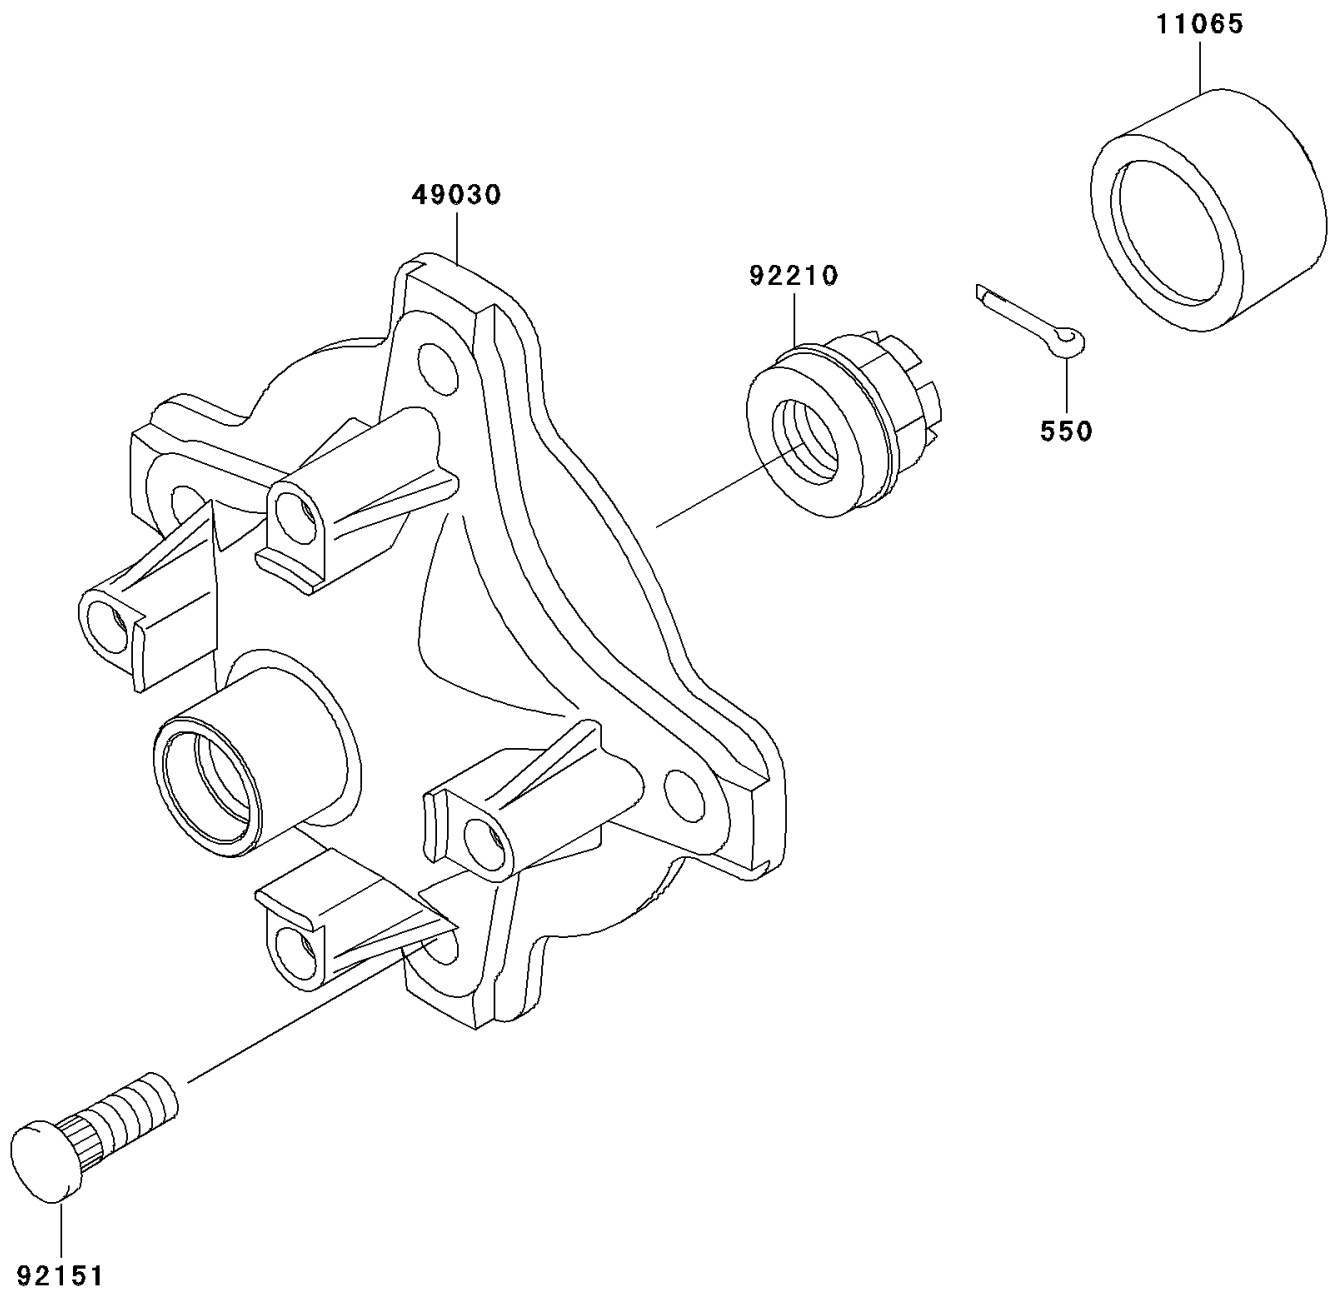

2003 Prairie 360 4X4 Advantage Classic PARTS DIAGRAM

Front Hub

F2230

2003 Prairie 360 4X4 Advantage Classic PARTS LIST

Front Hub

ITEM NAME	PART NUMBER	QUANTITY
PIN-COTTER,4.0X25 (Ref # 550)	550D4025	2
CAP,WHEEL (Ref # 11065)	11065-1153	2
HUB,FR (Ref # 49030)	49030-7508	2
BOLT,10X29.5 (Ref # 92151)	92151-1392	8
NUT,CASTLE,18MM (Ref # 92210)	92210-1349	2