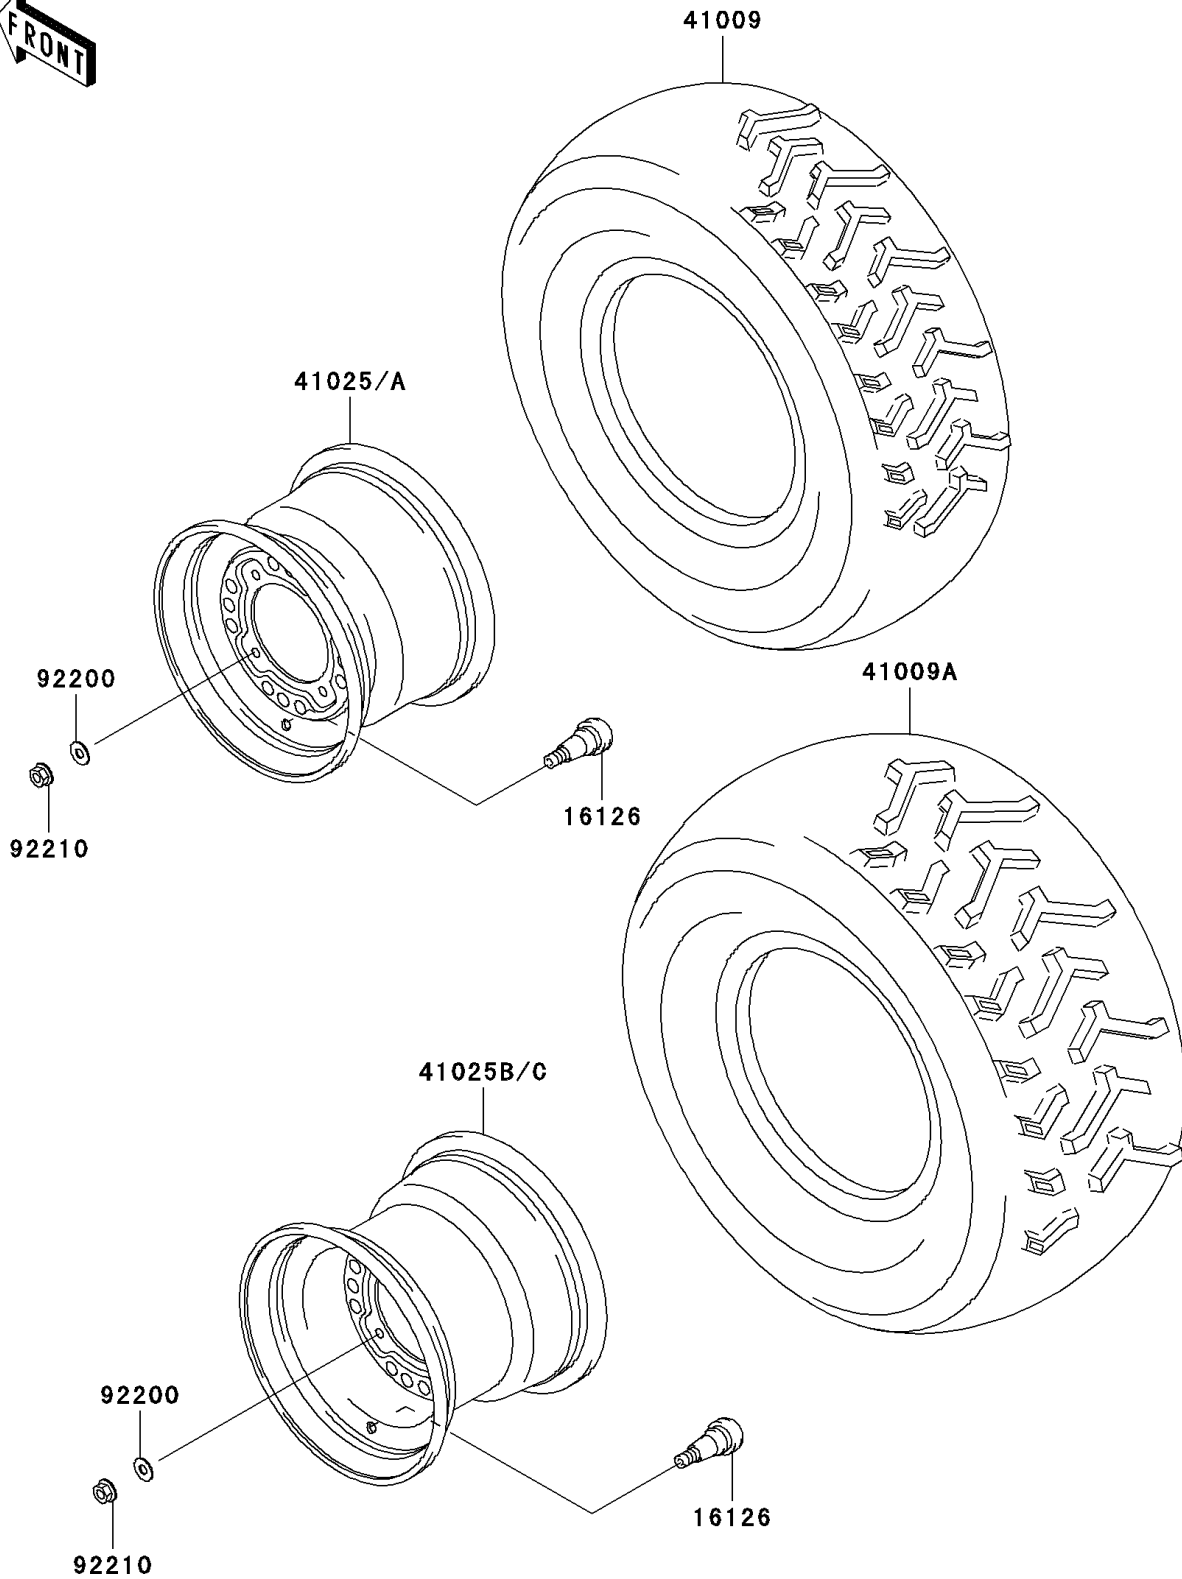

2003 Prairie 360 4X4 Advantage Classic PARTS DIAGRAM

Wheels/Tires

F2210

2003 Prairie 360 4X4 Advantage Classic PARTS LIST

Wheels/Tires

ITEM NAME	PART NUMBER	QUANTITY
VALVE (Ref # 16126)	16126-4001	4
TIRE,FR,AT25X8-12,KT121 (Ref # 41009)	41009-7501	2
TIRE,RR,AT25X10-12,KT405C (Ref # 41009A)	41009-7503	2
RIM,FR,12X6.0,S.GOLD (Ref # 41025)	41025-1313-UF	2
RIM,RR,12X7.5AT,S.GOLD (Ref # 41025B)	41025-7502-UF	2
WASHER,10.5X25X1.6 (Ref # 92200)	92200-1595	16
NUT,FLANGED,10MM (Ref # 92210)	92210-1325	16