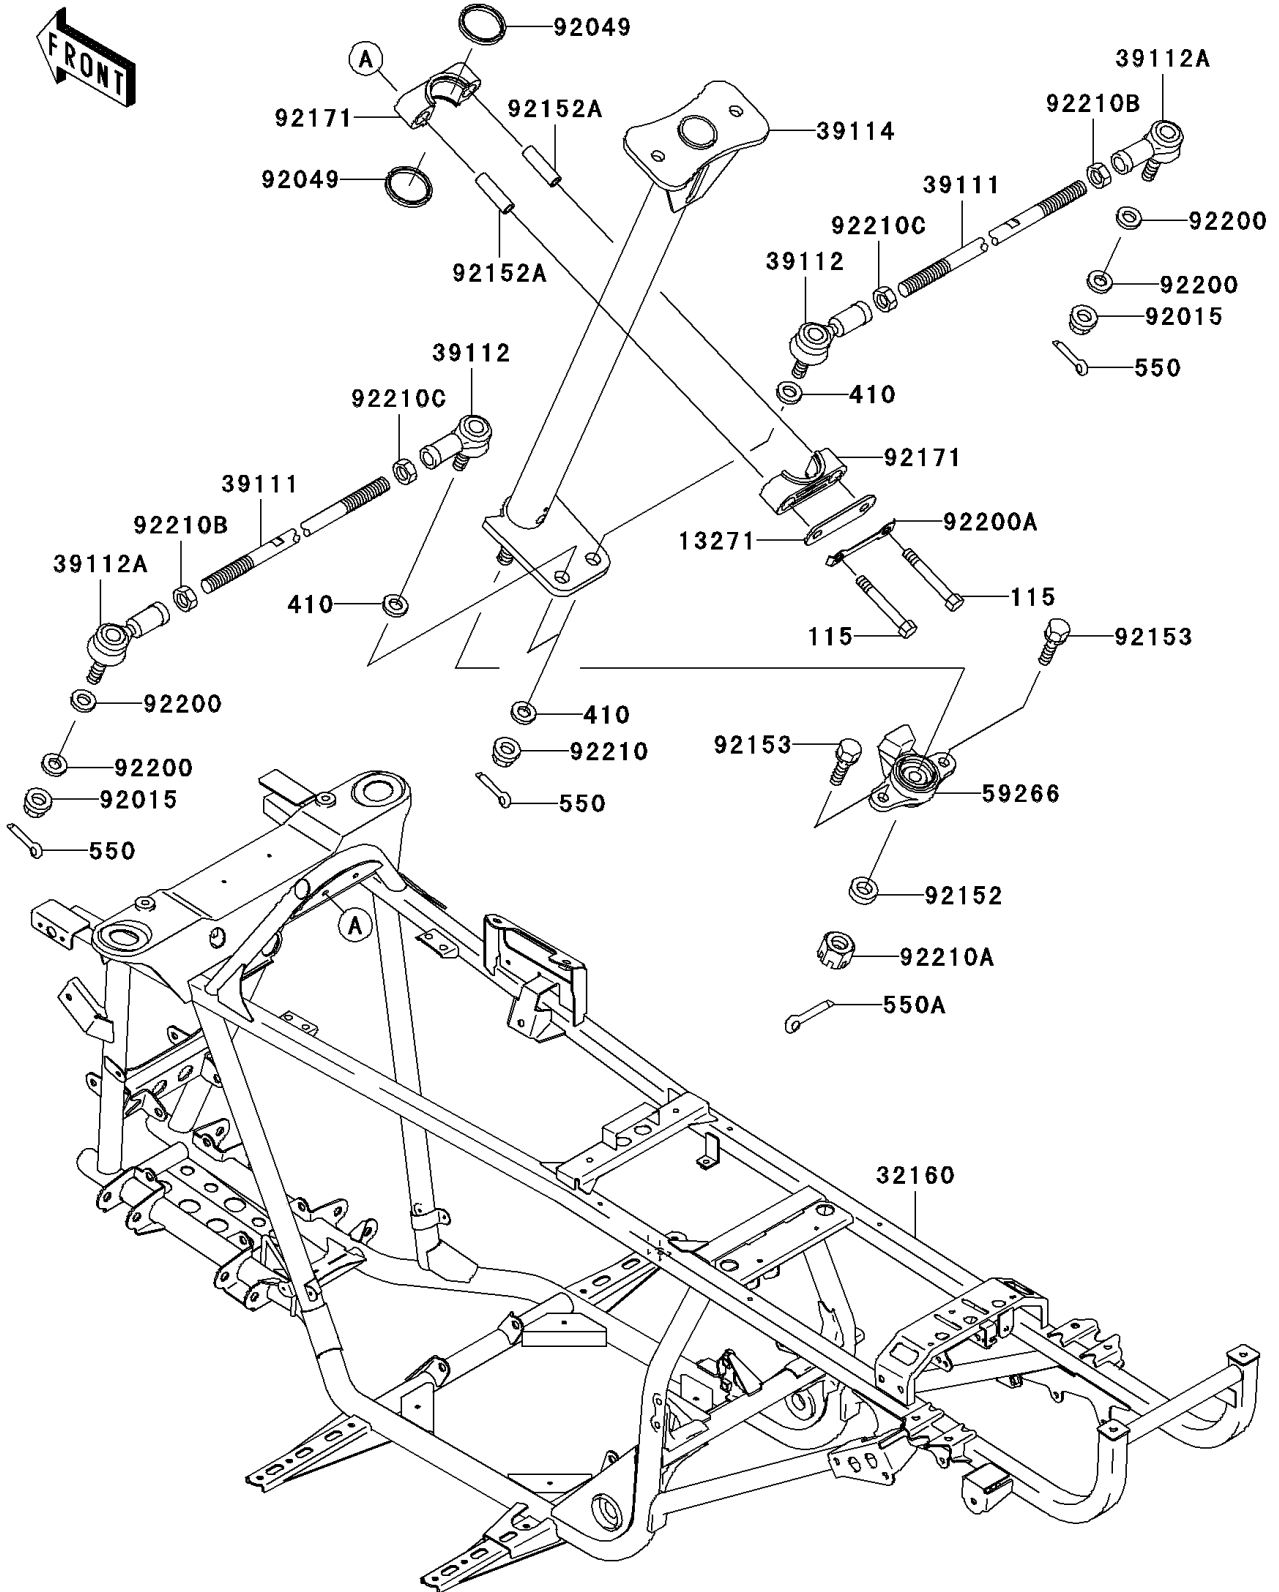

2003 Prairie 360 4X4 Advantage Classic PARTS DIAGRAM

Frame

F2120

2003 Prairie 360 4X4 Advantage Classic PARTS LIST

Frame

ITEM NAME	PART NUMBER	QUANTITY
BOLT-SMALL-UPSET (Ref # 115)	115S0855	2
WASHER-PLAIN-SMALL,12MM (Ref # 410)	410B1200	4
PIN-COTTER,2.0X15 (Ref # 550)	550D2015	4
PIN-COTTER,3.0X25 (Ref # 550A)	550D3025	1
PLATE,STEERING,CLAMP (Ref # 13271)	13271-7506	1
FRAME-COMP (Ref # 32160)	32160-7501	1
ROD-TIE (Ref # 39111)	39111-7501	2
RODEND-TIE (Ref # 39112)	39112-7501	2
RODEND-TIE (Ref # 39112A)	39112-7504	2
SHAFT-COMP-STRG (Ref # 39114)	39114-7502	1
JOINT-BALL (Ref # 59266)	59266-1125	1
NUT,LOCK,12MM,BLACK (Ref # 92015)	92015-1190	2
SEAL-OIL,SR31.8X37.5X3.8LR (Ref # 92049)	92049-7501	2
COLLAR,12X21.3X7 (Ref # 92152)	92152-1351	1
COLLAR,9.1X13.95X42 (Ref # 92152A)	92152-7501	2
BOLT,8X30 (Ref # 92153)	92153-1065	2
CLAMP,STEERING (Ref # 92171)	92171-7501	2
WASHER,12.2X22X1.5 (Ref # 92200)	92200-7502	4
WASHER,STEERING CLAMP (Ref # 92200A)	92200-7503	1
NUT,LOCK,12MM (Ref # 92210)	92210-1249	2
NUT,12MM (Ref # 92210A)	92210-7501	1
NUT,LH THREAD (Ref # 92210B)	92210-7502	2
NUT,RH THREAD (Ref # 92210C)	92210-7503	2