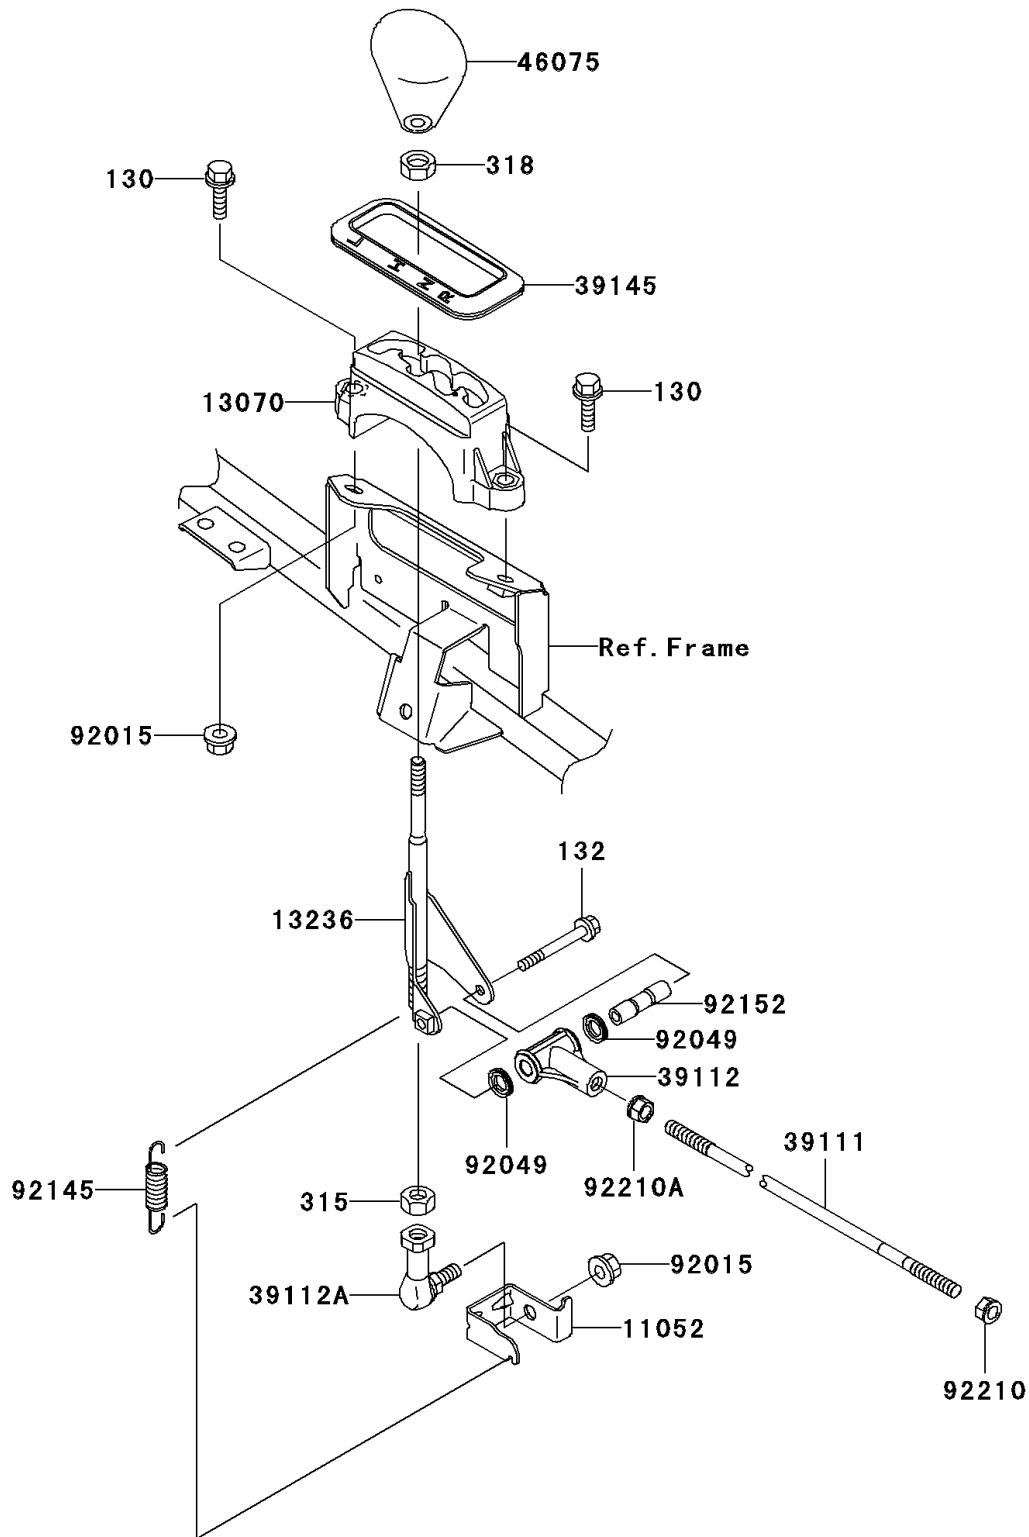

2005 Prairie 360 4X4 Hardwoods Green HD PARTS DIAGRAM

Control

E7110

2005 Prairie 360 4X4 Hardwoods Green HD PARTS LIST

Control

ITEM NAME	PART NUMBER	QUANTITY
BOLT-FLANGED (Ref # 130)	130Z0825	1
BOLT-FLANGED-SMALL (Ref # 132)	132J0650	1
NUT-HEX-FINE,10MM (Ref # 315)	315B1000	1
NUT-HEX-SMALL,8MM (Ref # 318)	318G0800	1
BRACKET,CONTROL (Ref # 11052)	11052-1476	1
GUIDE,CONTROL SHAFT (Ref # 13070)	13070-1382	1
LEVER-COMP,SHIFT (Ref # 13236)	13236-1384	1
ROD-TIE,SHIFT (Ref # 39111)	39111-1175	1
RODEND-TIE (Ref # 39112)	39112-1079	1
RODEND-TIE,CONTROL PIVOT (Ref # 39112A)	39112-1084	1
TRIM-SEAL,CONTROL GUIDE (Ref # 39145)	39145-1121	1
GRIP,SHIFT (Ref # 46075)	46075-1185	1
NUT,8MM (Ref # 92015)	92015-1432	1
SEAL-OIL (Ref # 92049)	92049-1458	1
SPRING,CONTROL (Ref # 92145)	92145-1441	1
COLLAR,RODEND-TIE (Ref # 92152)	92152-1222	1
NUT,RH,THREAD 8MM (Ref # 92210)	92210-1242	1
NUT,LH,THREAD 8MM (Ref # 92210A)	92210-1284	1