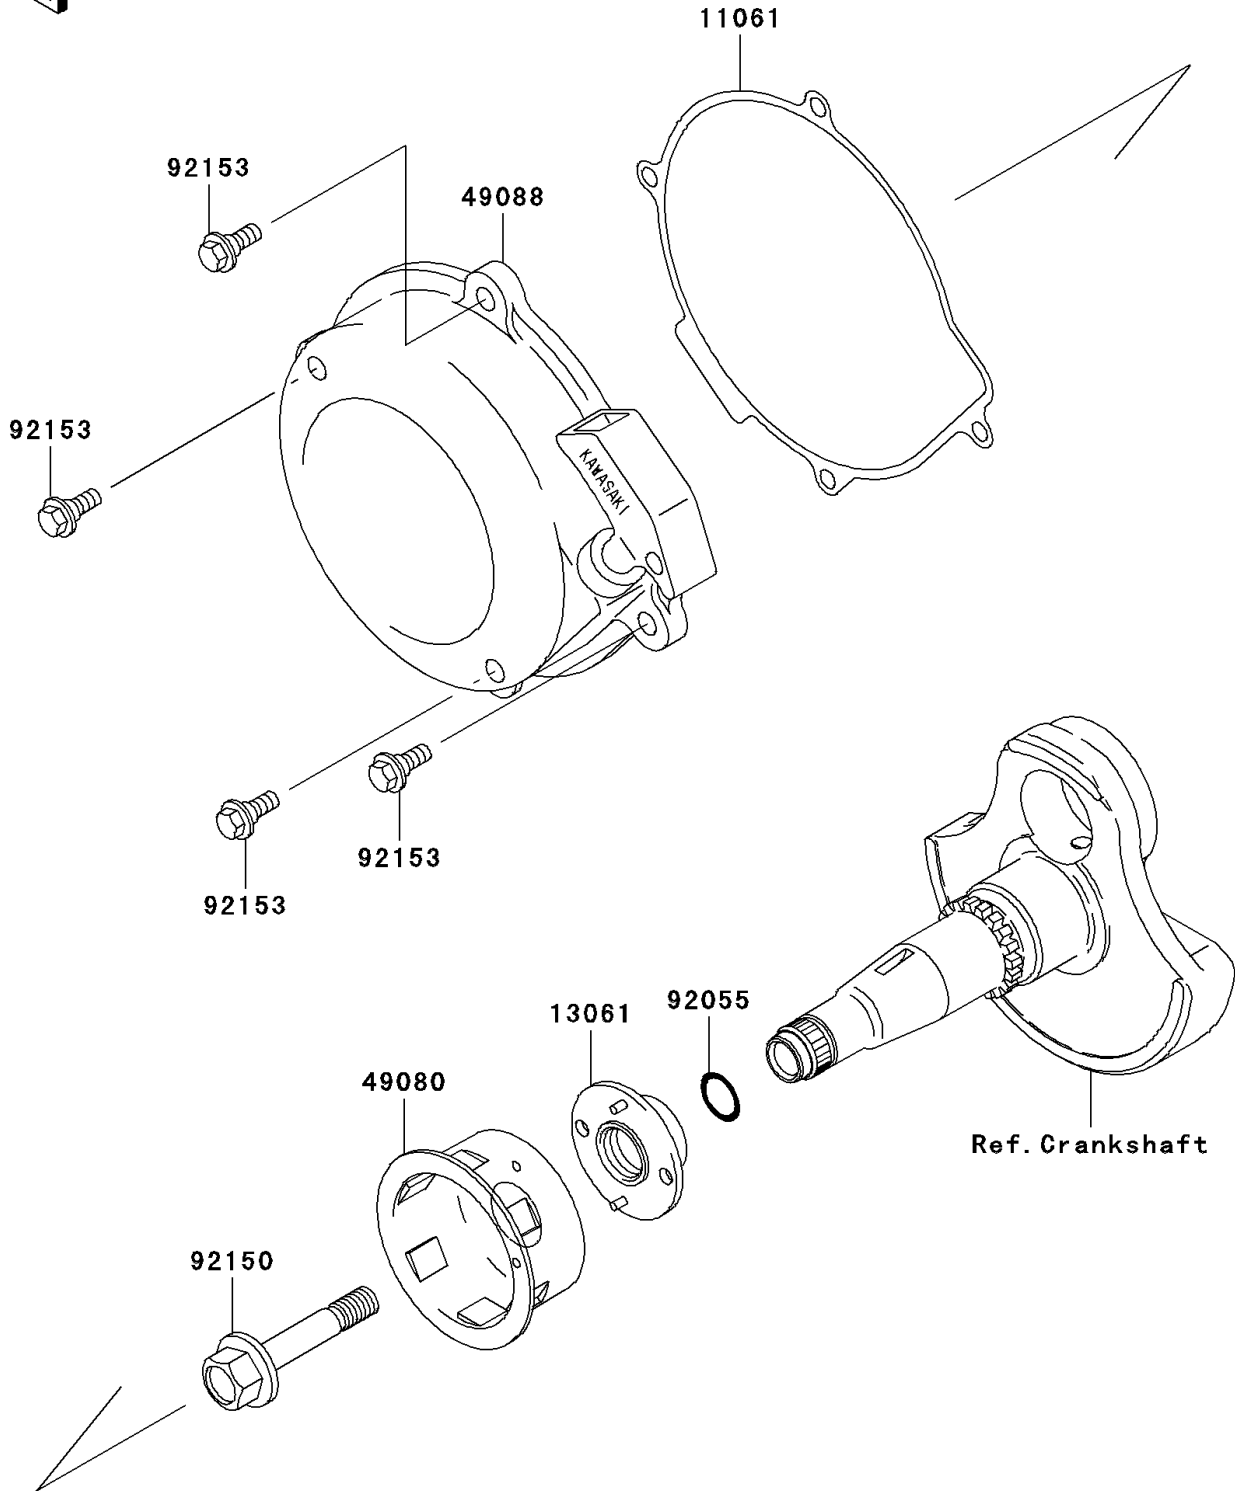

# 2003 Prairie 360 4X4 Advantage Classic PARTS DIAGRAM

Recoil Starter

E3040

## 2003 Prairie 360 4X4 Advantage Classic PARTS LIST

### Recoil Starter

ITEM NAME	PART NUMBER	QUANTITY
GASKET,RECOIL STARTER (Ref # 11061)	11061-1153	1
BOSS,STARTING PULLEY (Ref # 13061)	13061-1867	1
PULLEY-STARTING (Ref # 49080)	49080-1060	1
STARTER-RECOIL (Ref # 49088)	49088-1058	1
RING-O,16.8X2.4 (Ref # 92055)	92055-1258	1
BOLT,PULLEY (Ref # 92150)	92150-1987	1
BOLT,RECOIL STARTER (Ref # 92153)	92153-7007	4