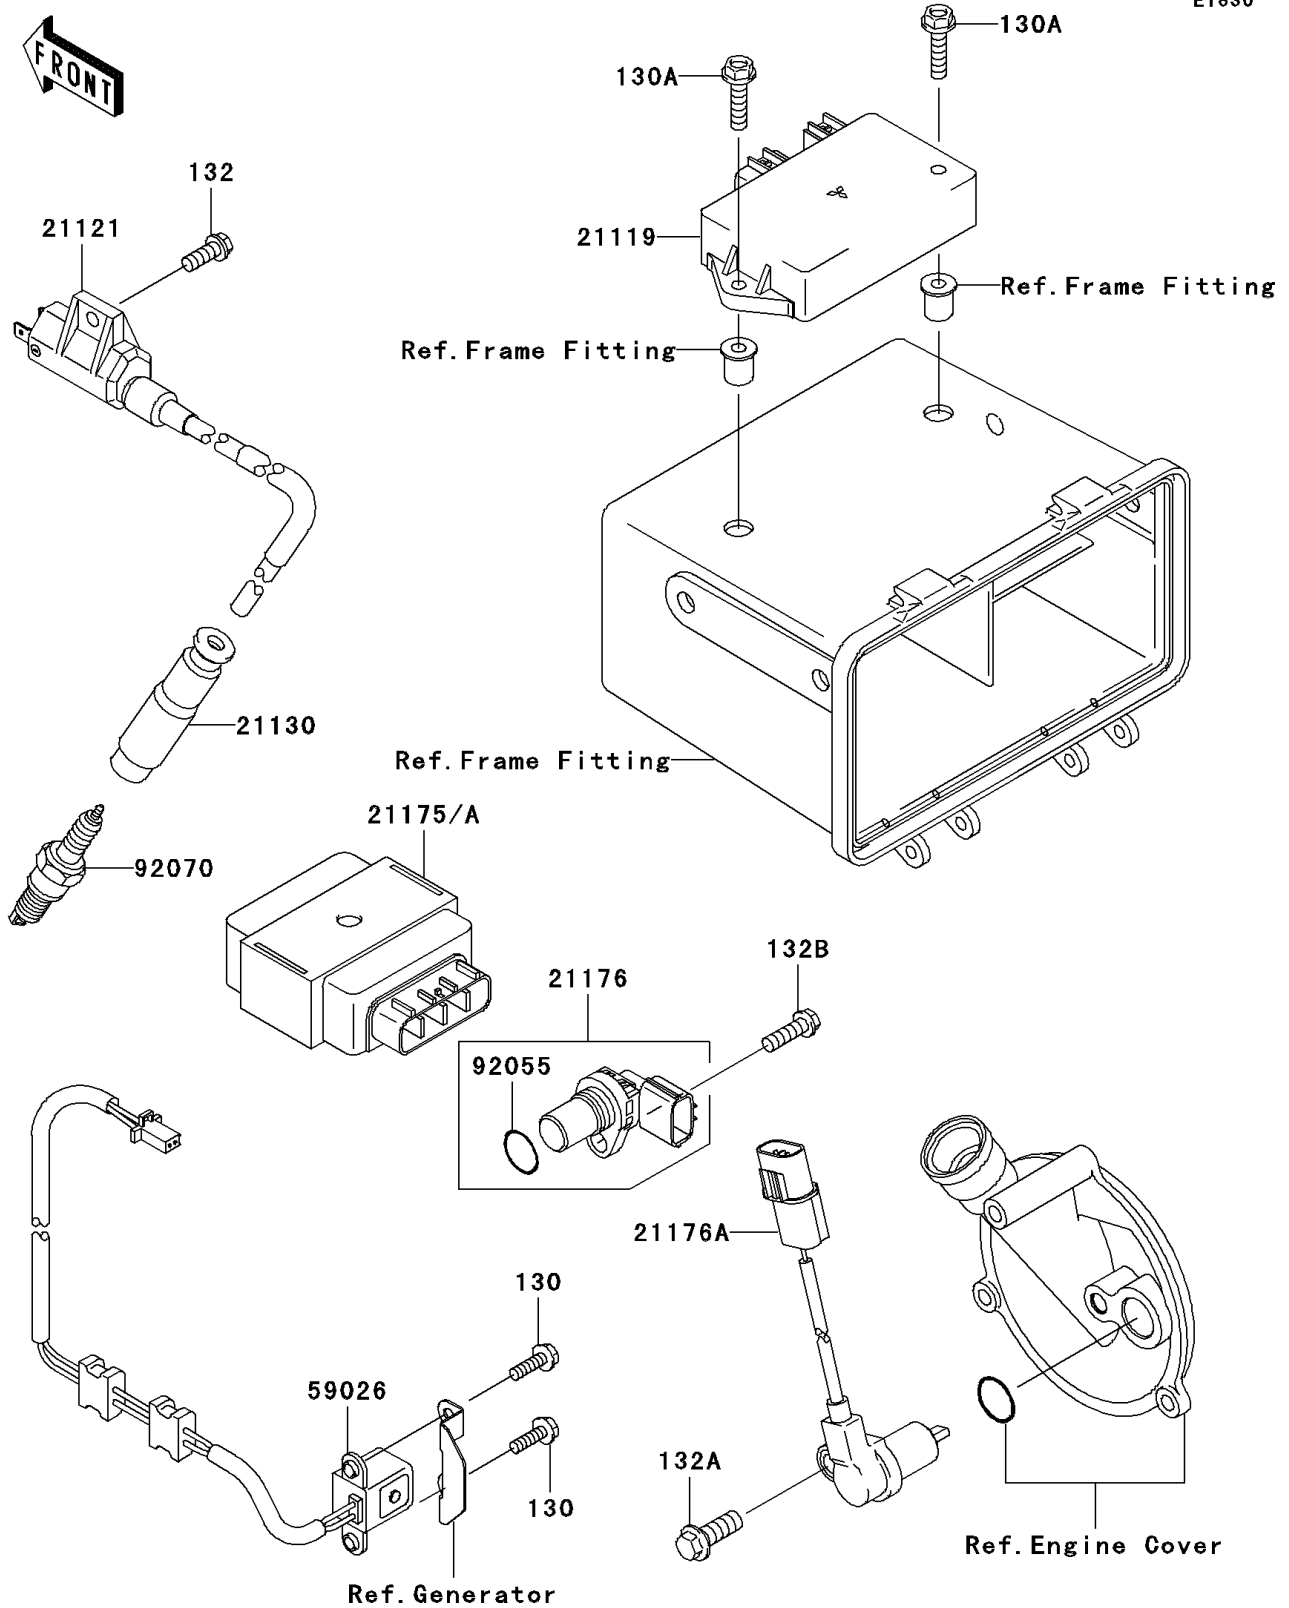

2005 Prairie 360 4X4 Hardwoods Green HD PARTS DIAGRAM

Ignition System

E1830

2005 Prairie 360 4X4 Hardwoods Green HD PARTS LIST

Ignition System

ITEM NAME	PART NUMBER	QUANTITY
BOLT-FLANGED (Ref # 130)	130G0516	2
BOLT-FLANGED,6X25 (Ref # 130A)	130J0625	2
BOLT-FLANGED-SMALL (Ref # 132)	132H0616	1
BOLT-FLANGED-SMALL (Ref # 132A)	132H0822	1
BOLT-FLANGED-SMALL (Ref # 132B)	132Y0620	1
IGNITER (Ref # 21119)	21119-1627	1
COIL-IGNITION (Ref # 21121)	21121-1160	1
CAP-SPARK PLUG (Ref # 21130)	21130-1071	1
CONTROL UNIT-ELECTRONIC (Ref # 21175)	21175-0045	1
SENSOR,SPEED (Ref # 21176)	21176-1104	1
SENSOR,REVERSE (Ref # 21176A)	21176-1109	1
COIL-PULSING (Ref # 59026)	59026-1110	1
RING-O (Ref # 92055)	92055-1718	1
PLUG-SPARK,DPR8EA-9(NGK) (Ref # 92070)	92070-1065	1