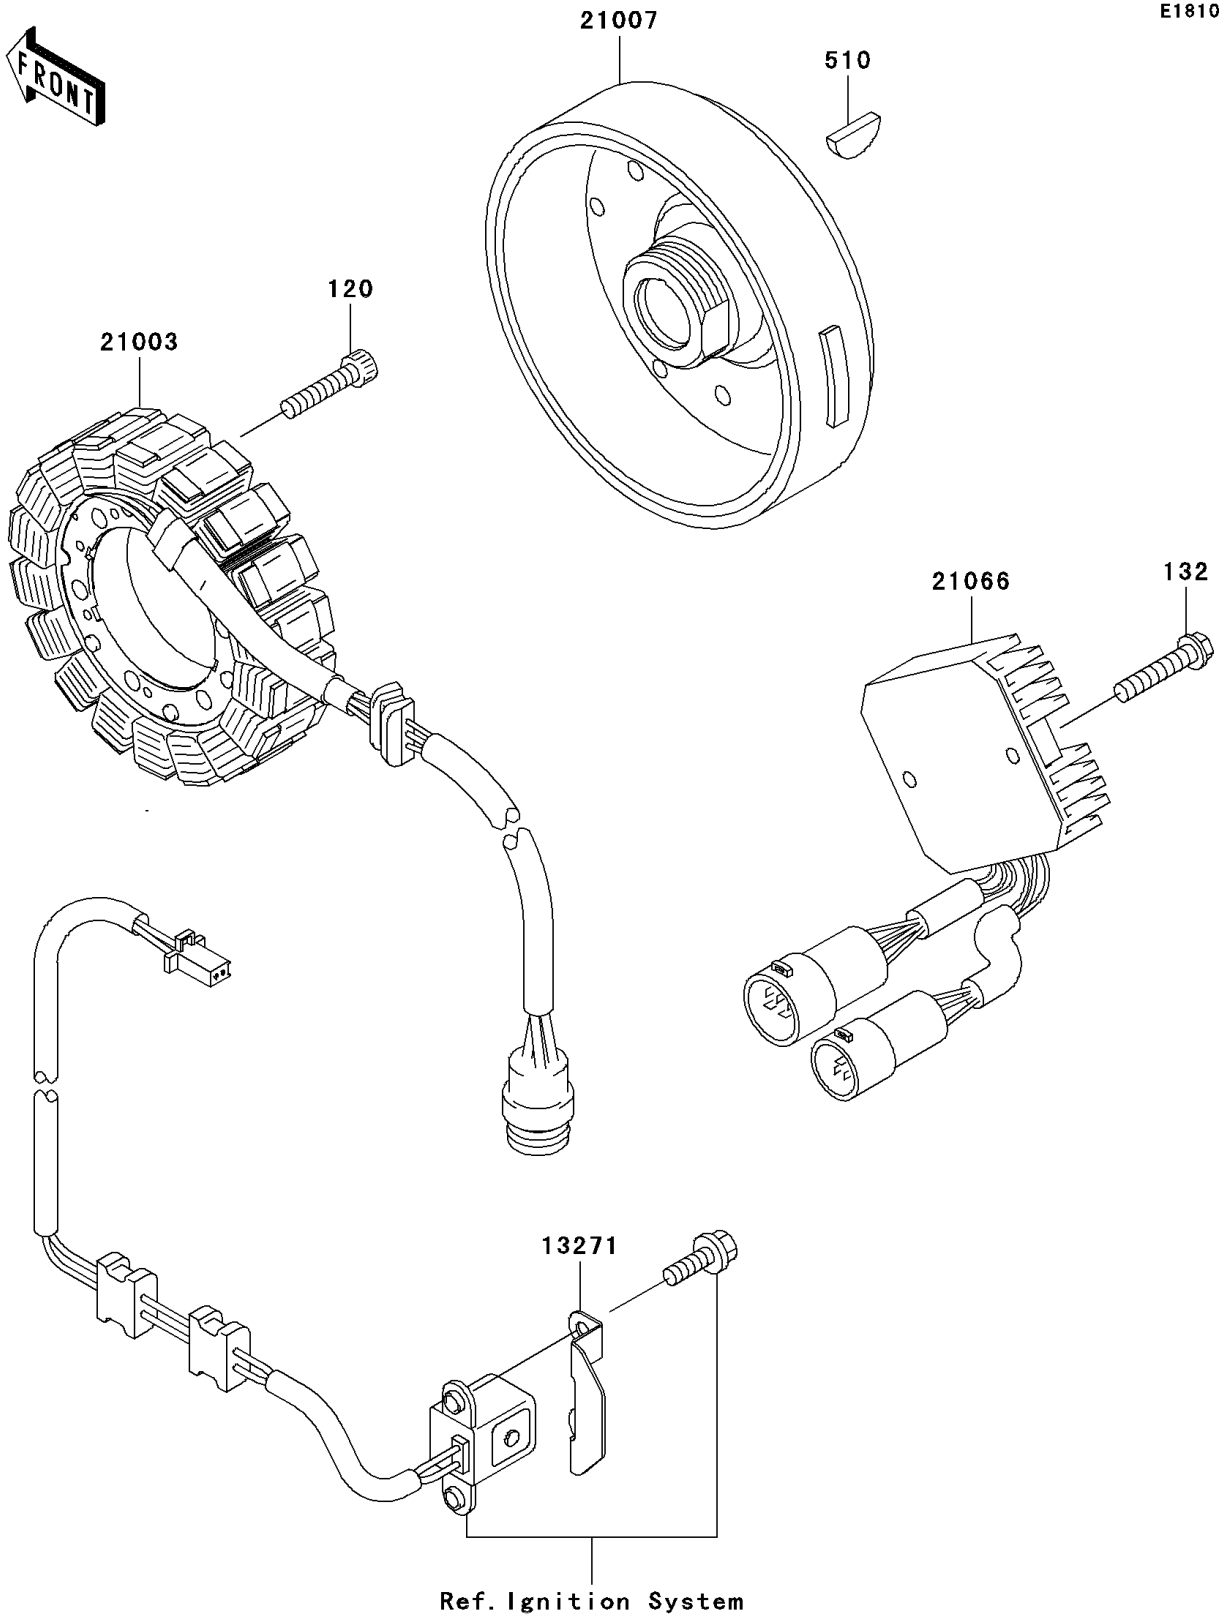

2003 Prairie 360 4X4 Advantage Classic PARTS DIAGRAM

Generator

2003 Prairie 360 4X4 Advantage Classic PARTS LIST

Generator

ITEM NAME	PART NUMBER	QUANTITY
BOLT-SOCKET,6X28 (Ref # 120)	120P0628	3
BOLT-FLANGED-SMALL (Ref # 132)	132Y0630	2
KEY-WOODRUFF (Ref # 510)	510A4200	1
PLATE (Ref # 13271)	13271-1369	1
STATOR (Ref # 21003)	21003-1387	1
ROTOR (Ref # 21007)	21007-1400	1
REGULATOR-VOLTAGE (Ref # 21066)	21066-1112	1