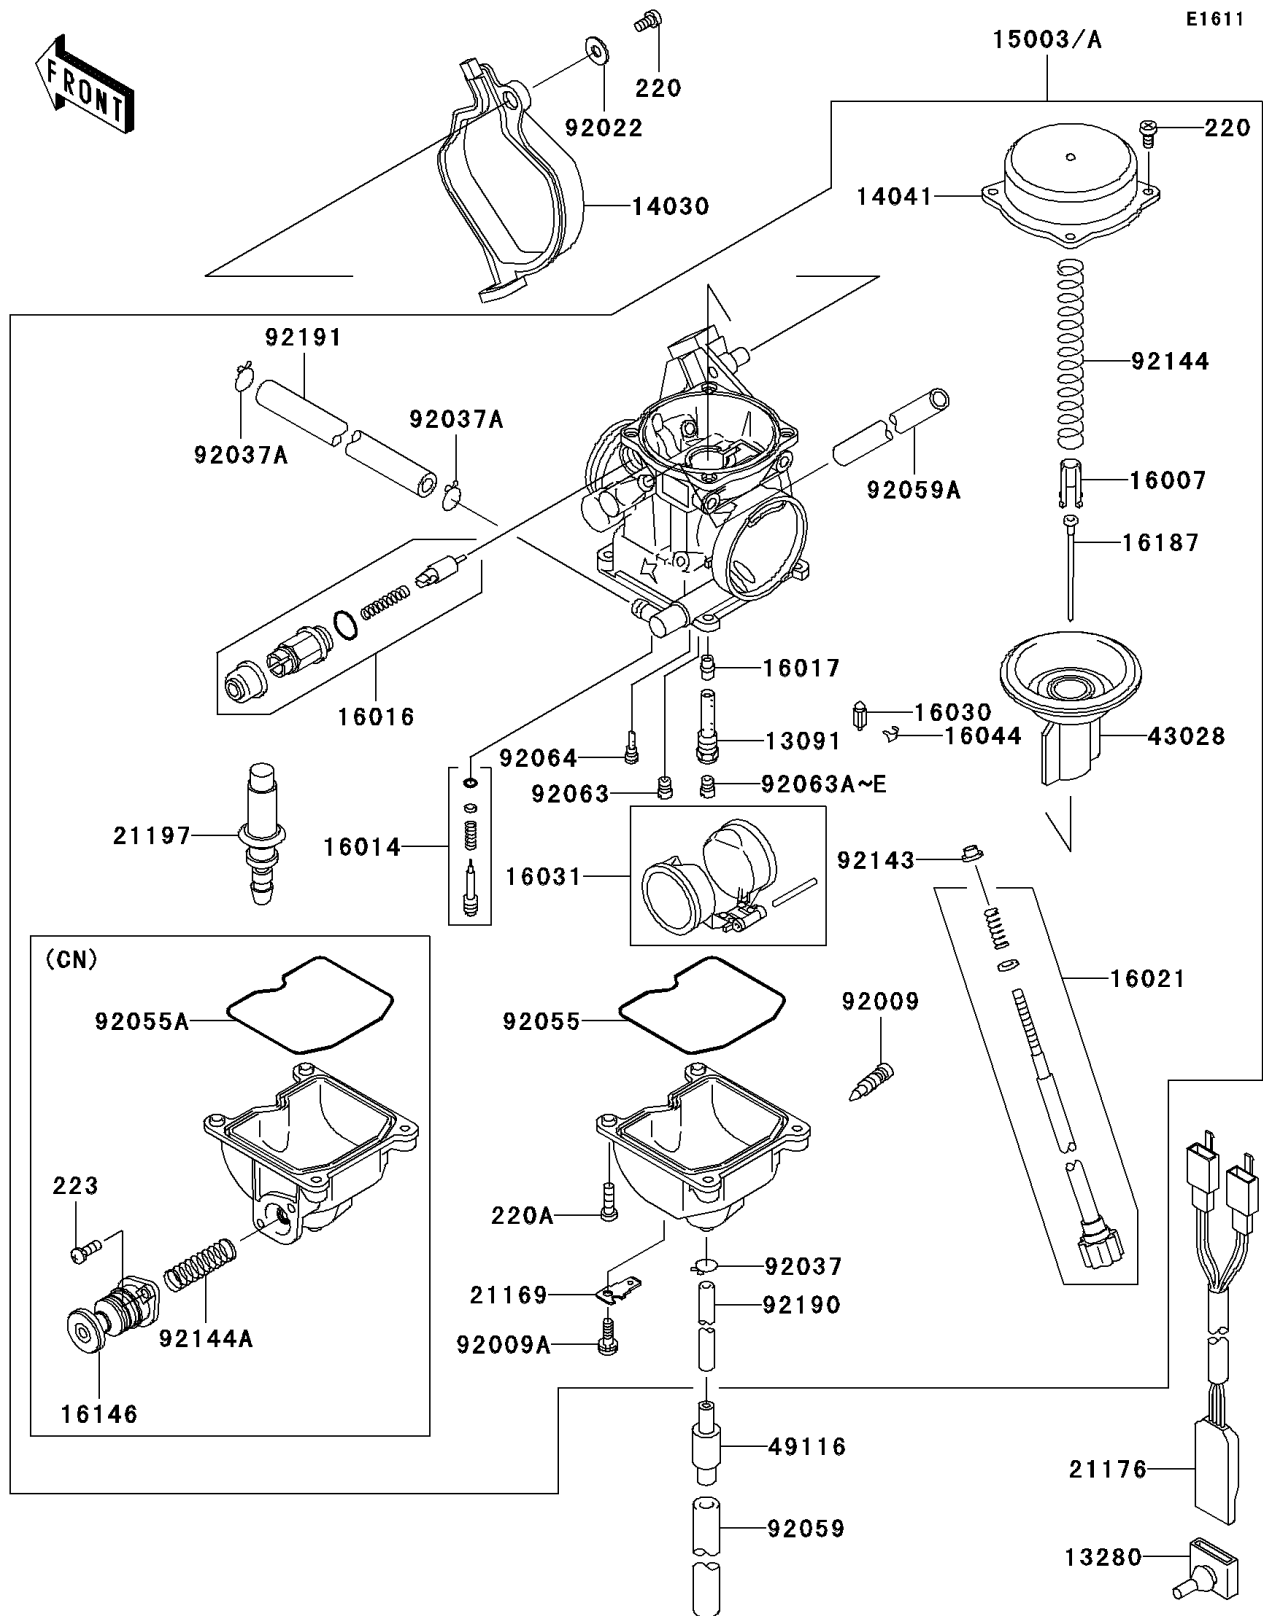

2003 Prairie 360 4X4 Advantage Classic

PARTS DIAGRAM

Carburetor