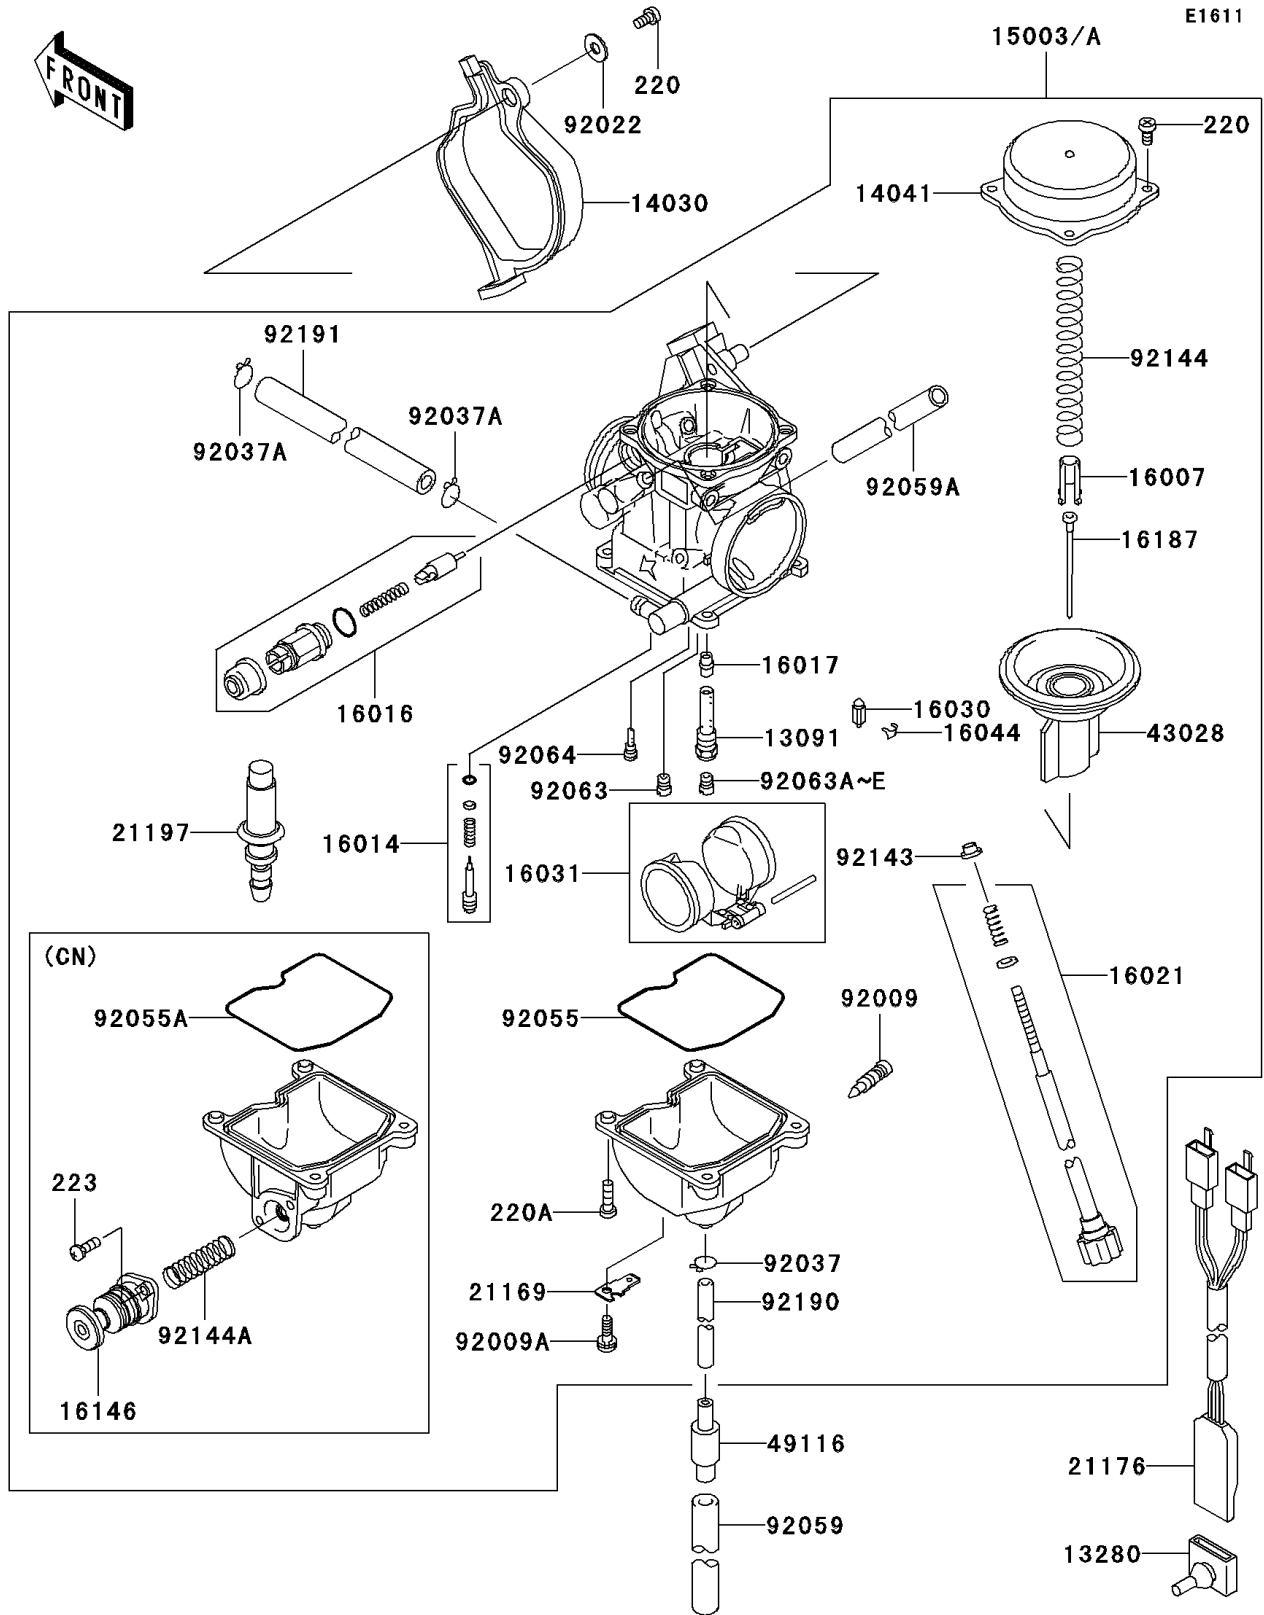

2003 Prairie 360 4X4 Advantage Classic PARTS DIAGRAM

Carburetor