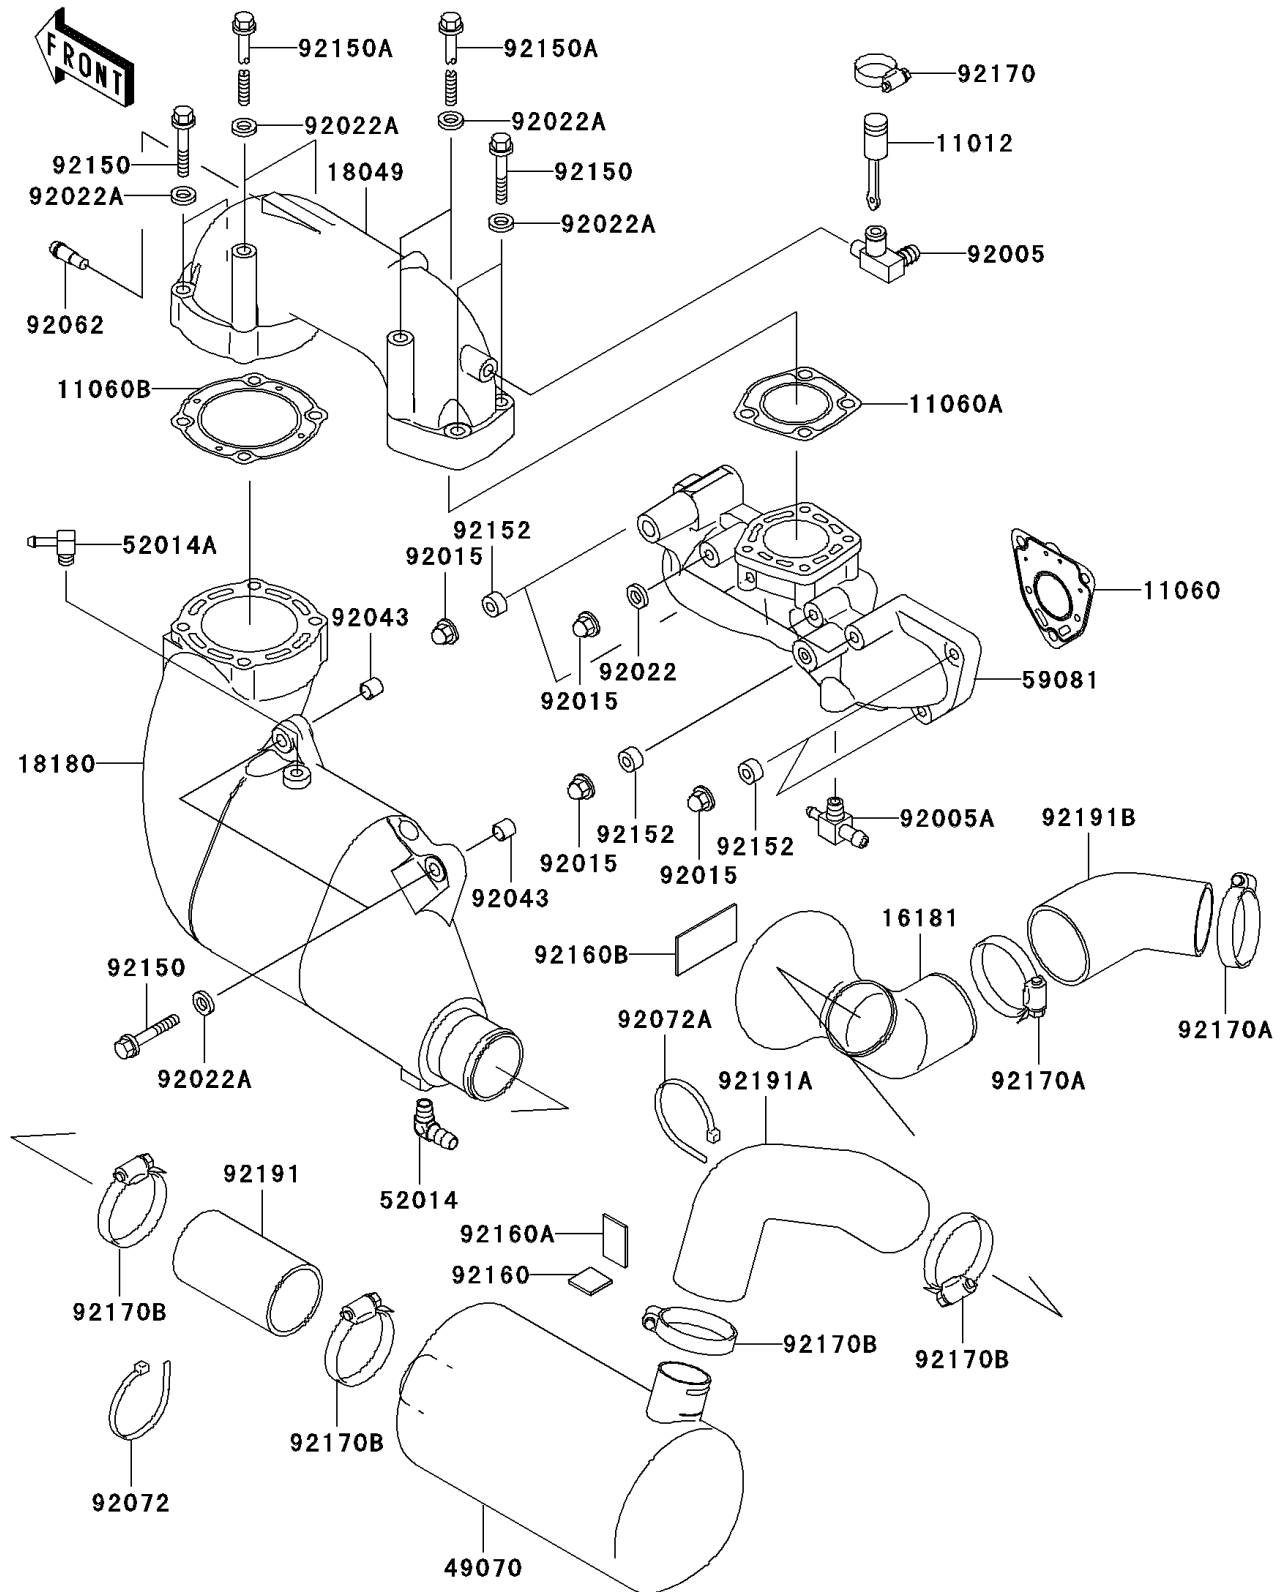

2003 1100 STX D.I. PARTS DIAGRAM

Muffler(s)

E1140

2003 1100 STX D.I. PARTS LIST

Muffler(s)

ITEM NAME	PART NUMBER	QUANTITY
CAP (Ref # 11012)	11012-3757	1
GASKET (Ref # 11060)	11060-3767	1
GASKET,MANIFOLD (Ref # 11060A)	11060-3768	1
GASKET,MUFFLER (Ref # 11060B)	11060-3769	1
TANK-RESONATOR (Ref # 16181)	16181-3702	1
PIPE-EXHAUST (Ref # 18049)	18049-3776	1
BODY-MUFFLER (Ref # 18180)	18180-3730	1
MUFFLER-COMP (Ref # 49070)	49070-3736	1
ELBOW (Ref # 52014)	52014-3711	1
ELBOW (Ref # 52014A)	52014-3721	1
MANIFOLD-EXHAUST (Ref # 59081)	59081-3730	1
FITTING (Ref # 92005)	92005-3715	1
FITTING (Ref # 92005A)	92005-3720	1
NUT,CAP,8MM (Ref # 92015)	92015-1371	1
WASHER,8.2X18X1.5 (Ref # 92022)	92022-1964	1
WASHER,10.2X20X1.5 (Ref # 92022A)	92022-3742	1
PIN,11X14X12.3 (Ref # 92043)	92043-1266	1
NOZZLE (Ref # 92062)	92062-3705	1
BAND,L=368.3 (Ref # 92072)	92072-3808	1
BAND (Ref # 92072A)	92072-3857	1
BOLT,10X50 (Ref # 92150)	92150-3819	1
BOLT,10X125 (Ref # 92150A)	92150-3825	1
COLLAR (Ref # 92152)	92152-3726	1
DAMPER,25X25 (Ref # 92160)	92160-3864	1
DAMPER,40X25 (Ref # 92160A)	92160-3865	1
DAMPER (Ref # 92160B)	92160-3913	1
CLAMP (Ref # 92170)	92170-3729	1
CLAMP (Ref # 92170A)	92170-3760	1
CLAMP (Ref # 92170B)	92170-3764	1

2003 1100 STX D.I. PARTS LIST

Muffler(s)

ITEM NAME	PART NUMBER	QUANTITY
TUBE (Ref # 92191)	92191-3922	1
TUBE,MUFFLER-RESONATOR (Ref # 92191A)	92191-3944	1
TUBE,RESONATOR-TAILPIPE (Ref # 92191B)	92191-3945	1