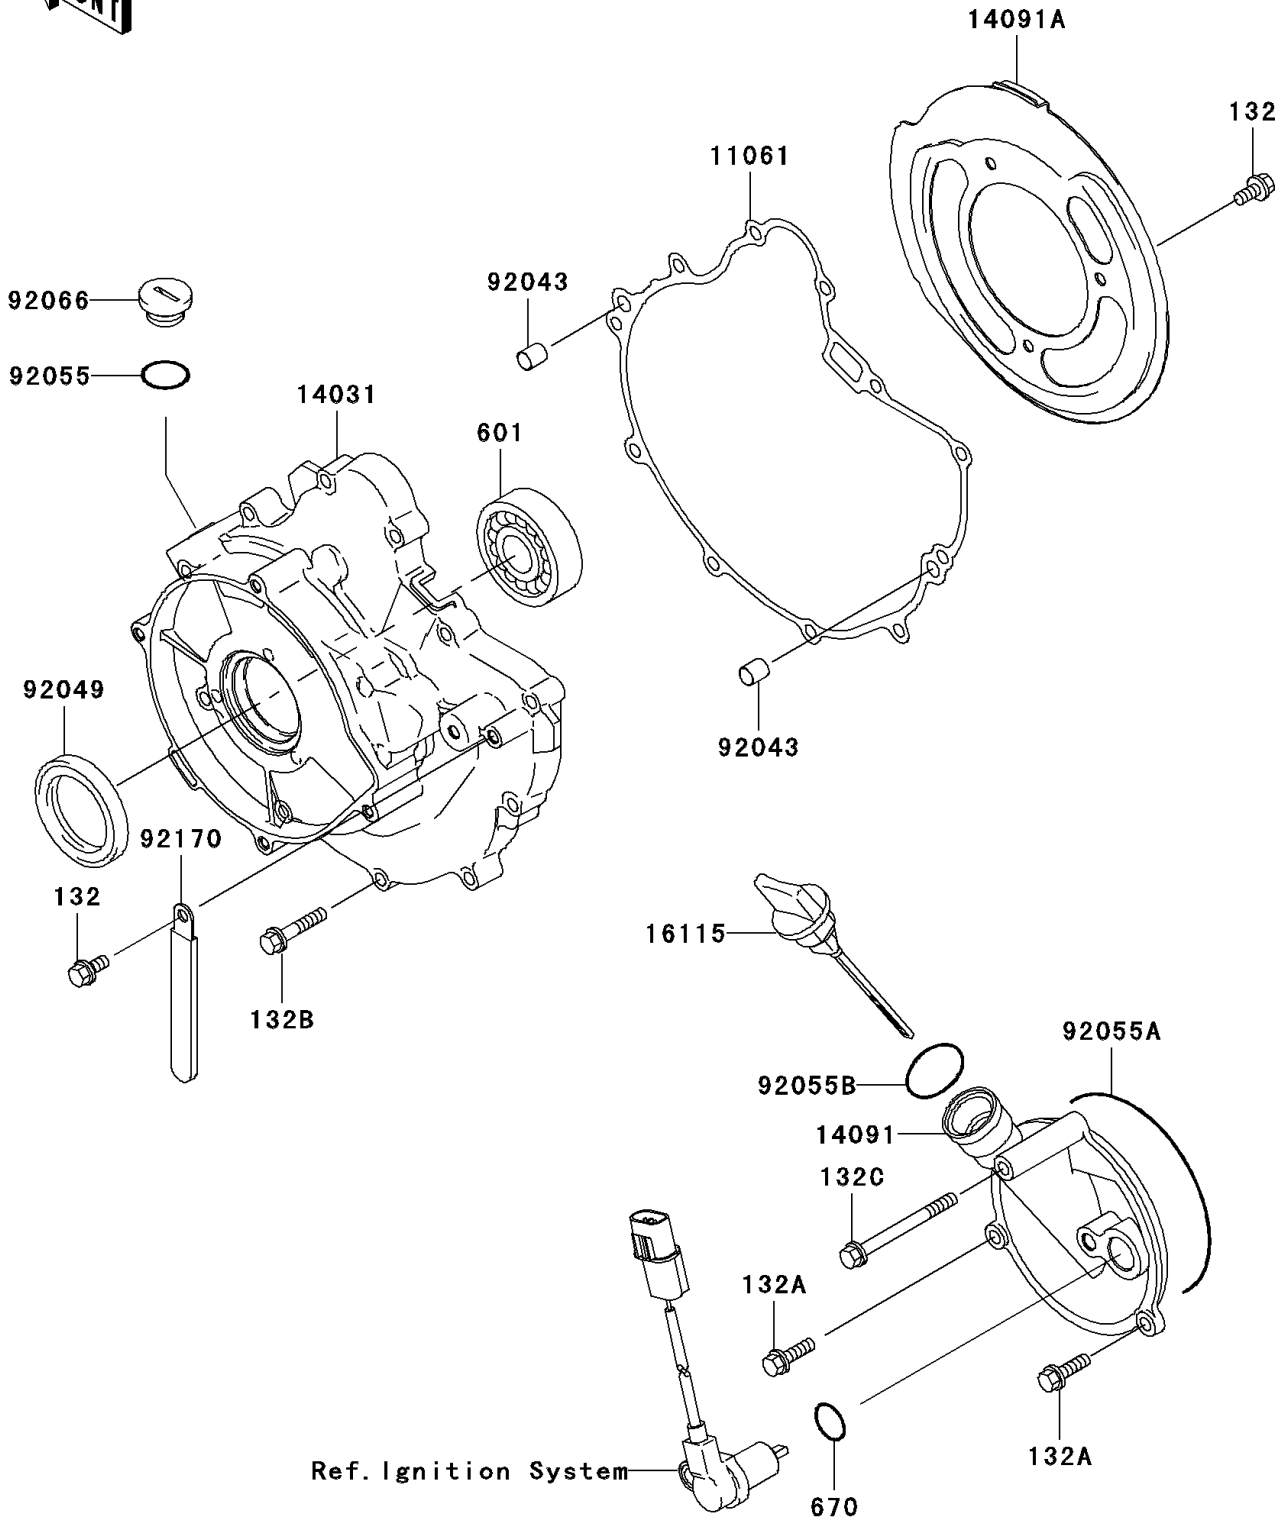

2003 Prairie 360 4X4 Advantage Classic PARTS DIAGRAM

Engine Cover(s)

E1431

2003 Prairie 360 4X4 Advantage Classic PARTS LIST

Engine Cover(s)

ITEM NAME	PART NUMBER	QUANTITY
BOLT-FLANGED-SMALL (Ref # 132)	132Y0612	4
BOLT-FLANGED-SMALL (Ref # 132A)	132Y0620	2
BOLT-FLANGED-SMALL (Ref # 132B)	132Y0630	11
BOLT-FLANGED-SMALL (Ref # 132C)	132Y0665	1
BEARING-BALL,#6004 (Ref # 601)	601A6004	1
O RING (Ref # 670)	670D2018	1
GASKET,GENERATOR COVER (Ref # 11061)	11061-1086	1
COVER-GENERATOR (Ref # 14031)	14031-1389	1
COVER (Ref # 14091)	14091-1365	1
COVER,BELT CONVERTER (Ref # 14091A)	14091-1571	1
CAP-OIL FILLER (Ref # 16115)	16115-1072	1
PIN,6.2X8X14 (Ref # 92043)	92043-1263	2
SEAL-OIL (Ref # 92049)	92049-1576	1
RING-O (Ref # 92055)	92055-1146	1
RING-O (Ref # 92055A)	92055-1632	1
RING-O,20MM (Ref # 92055B)	92055-2185	1
PLUG,COVER (Ref # 92066)	92066-1163	1
CLAMP (Ref # 92170)	92170-1925	1