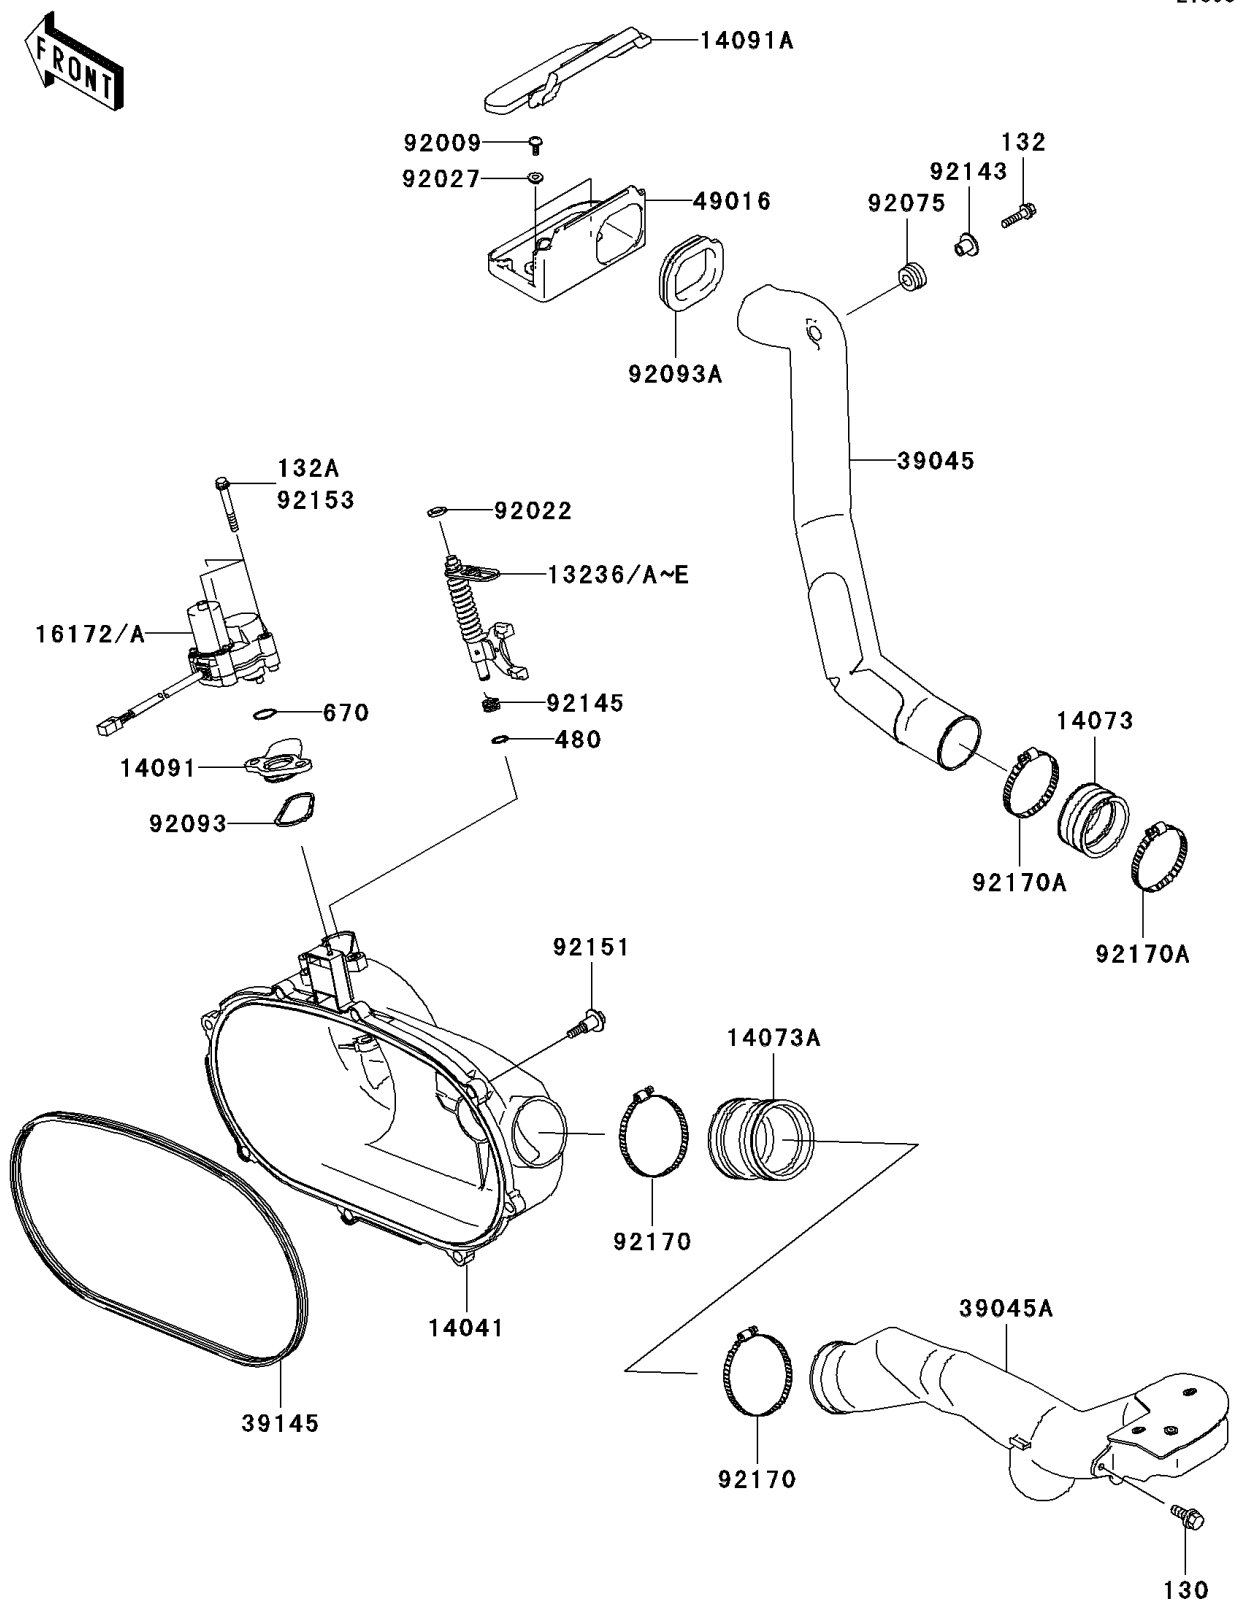

2003 Prairie 360 4X4 Advantage Classic PARTS DIAGRAM

Converter Cover/Drive Belt

E1393

2003 Prairie 360 4X4 Advantage Classic PARTS LIST

Converter Cover/Drive Belt

ITEM NAME	PART NUMBER	QUANTITY
BOLT-FLANGED,6X14 (Ref # 130)	130G0614	1
BOLT-FLANGED-SMALL (Ref # 132)	132G0625	1
BOLT-FLANGED-SMALL (Ref # 132A)	132J0650	3
CIRCLIP-TYPE-C,10MM (Ref # 480)	480J1000	1
O RING (Ref # 670)	670D3022	1
LEVER-COMP,YELLOW (Ref # 13236C)	13236-1385	AR
LEVER-COMP,GREEN (Ref # 13236D)	13236-1386	AR
LEVER-COMP,PAINT LESS (Ref # 13236E)	13236-1387	1
COVER-COMP,BELT CONVERTER (Ref # 14041)	14041-1156	1
DUCT,AIR FILTER JOINT (Ref # 14073)	14073-1775	1
DUCT,JOINT ENGINE COVER (Ref # 14073A)	14073-1805	1
COVER,ENGINE BRAKE (Ref # 14091)	14091-1421	1
COVER,MUDGUARD (Ref # 14091A)	14091-1500	1
ACTUATOR,BELT CONVERTER (Ref # 16172A)	16172-1063	1
DUCT-ASSY,SNORKEL,IN (Ref # 39045)	39045-1067	1
DUCT-ASSY,SNORKEL,EX (Ref # 39045A)	39045-1068	1
TRIM-SEAL (Ref # 39145)	39145-1135	1
COVER-SEAL,BELT CONVERTER (Ref # 49016)	49016-1218	1
SCREW,TAPPING,5X14 (Ref # 92009)	92009-1197	2
WASHER,10.2X16X1 (Ref # 92022)	92022-1829	1
COLLAR,L=4.6 (Ref # 92027)	92027-1168	2
DAMPER,RUBBER (Ref # 92075)	92075-1123	1
SEAL (Ref # 92093)	92093-1548	1
SEAL,COVER MUDGUARD (Ref # 92093A)	92093-1572	1
COLLAR (Ref # 92143)	92143-1353	1
SPRING (Ref # 92145)	92145-1567	1
BOLT (Ref # 92151)	92151-1686	8
CLAMP (Ref # 92170)	92170-1763	2
CLAMP (Ref # 92170A)	92170-1764	2