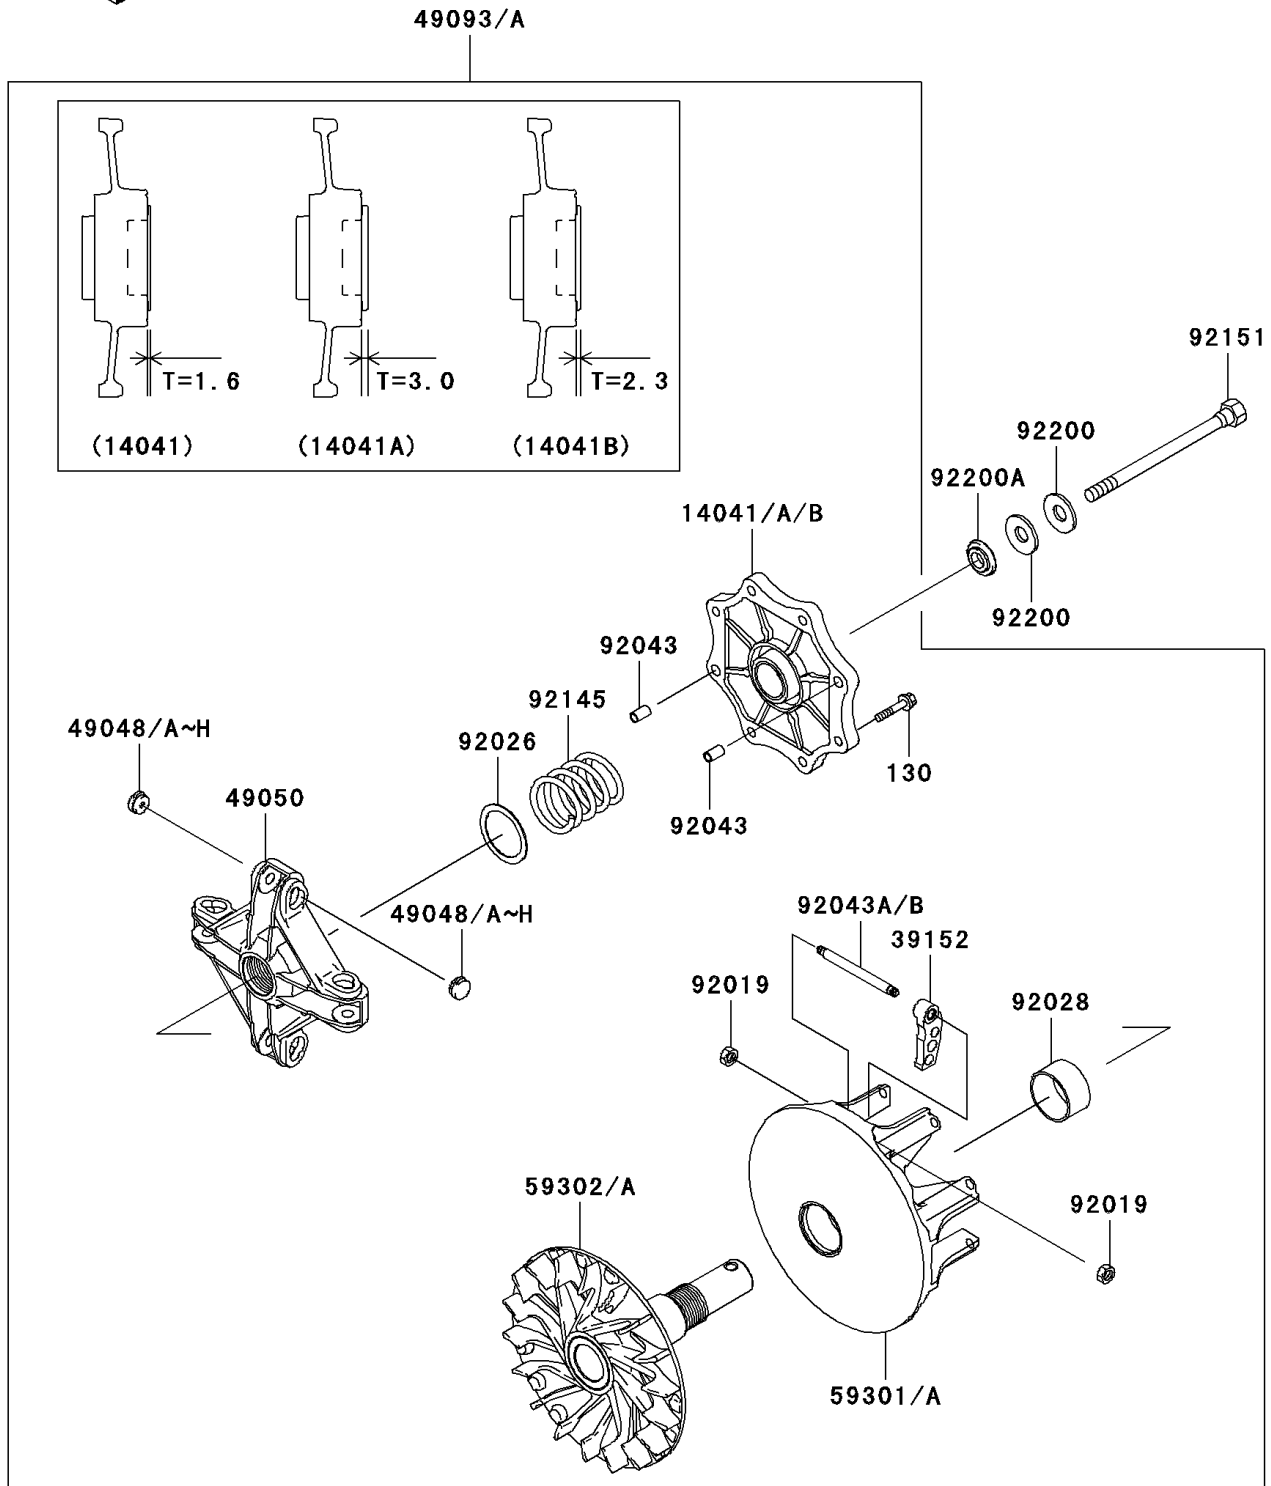

2003 Prairie 360 4X4 Advantage Classic PARTS DIAGRAM

Drive Converter

E1391

2003 Prairie 360 4X4 Advantage Classic PARTS LIST

Drive Converter

ITEM NAME	PART NUMBER	QUANTITY
BOLT-FLANGED (Ref # 130)	130T0630	8
COVER-COMP,RED (Ref # 14041)	14041-1159	AR
COVER-COMP,BLUE (Ref # 14041A)	14041-1160	AR
COVER-COMP,STD (Ref # 14041B)	14041-1161	AR
WEIGHT-RAMP (Ref # 39152)	39152-1096	4
SHOE,T=7.2 (Ref # 49048)	49048-1087	AR
SHOE,T=7.3 (Ref # 49048A)	49048-1088	AR
SHOE,T=7.4 (Ref # 49048B)	49048-1089	AR
SHOE,T=7.5 (Ref # 49048C)	49048-1090	AR
SHOE,T=7.6 (Ref # 49048D)	49048-1091	AR
SHOE,T=7.7 (Ref # 49048E)	49048-1092	AR
SHOE,T=7.8 (Ref # 49048F)	49048-1093	AR
SHOE,T=7.9 (Ref # 49048G)	49048-1094	AR
SHOE,T=8.0 (Ref # 49048H)	49048-1095	AR
SPIDER (Ref # 49050)	49050-1081	1
CONVERTER-ASSY-DRIVE (Ref # 49093A)	49093-1075	1
SHEAVE-MOVABLE (Ref # 59301)	59301-1062	1
SHEAVE-COMP (Ref # 59302A)	59302-1106	1
NUT,LOCK,6MM (Ref # 92019)	92019-008	8
SPACER,39X49.5X1.0 (Ref # 92026)	92026-1603	1
BUSHING (Ref # 92028)	92028-1975	1
PIN,6.2X8X14 (Ref # 92043)	92043-1263	2
PIN (Ref # 92043A)	92043-1573	4
SPRING (Ref # 92145)	92145-1465	1
BOLT (Ref # 92151)	92151-1393	1
WASHER,SPRING (Ref # 92200)	92200-1504	2
WASHER (Ref # 92200A)	92200-1634	1