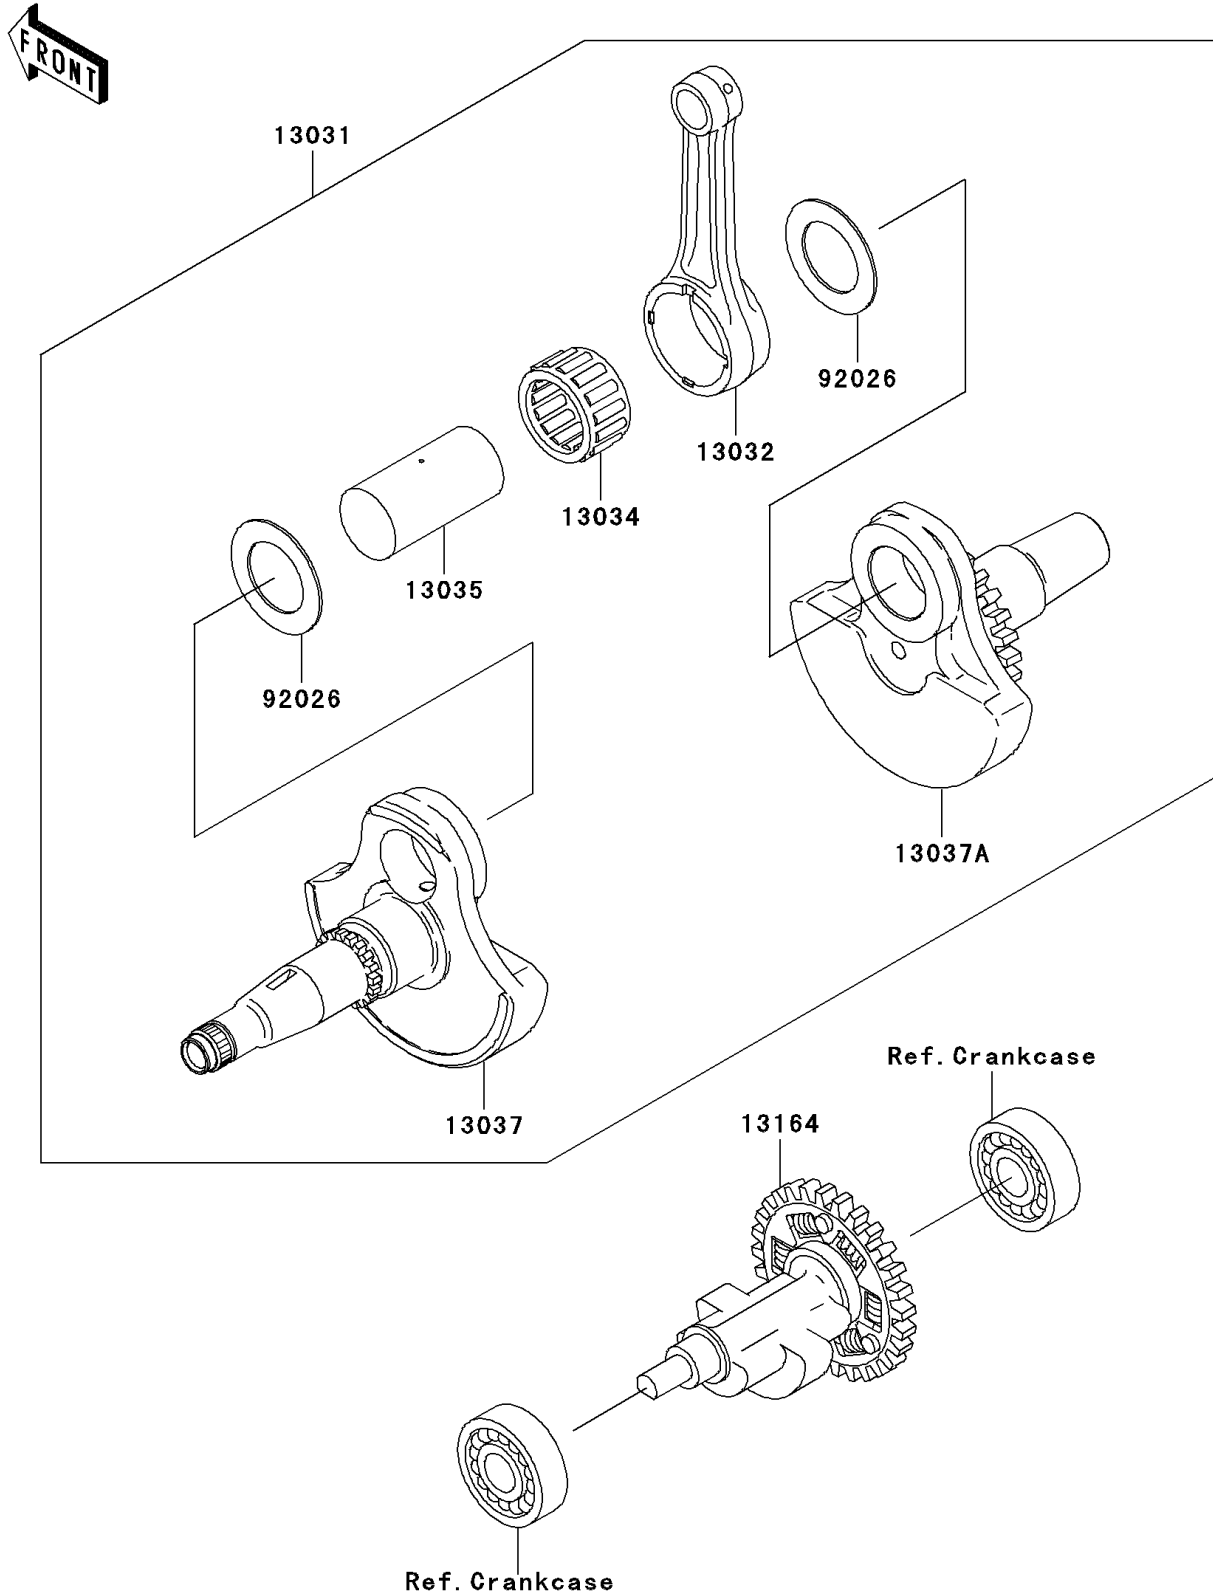

2003 Prairie 360 4X4 Advantage Classic PARTS DIAGRAM

Crankshaft

E1321

2003 Prairie 360 4X4 Advantage Classic PARTS LIST

Crankshaft

ITEM NAME	PART NUMBER	QUANTITY
CRANKSHAFT-COMP (Ref # 13031)	13031-1489	1
ROD-CONNECTING,NG (Ref # 13032)	13032-1276	1
BEARING-BIG END,B4 (Ref # 13034)	13034-1110	1
PIN-CRANK,GREEN (Ref # 13035)	13035-1091	1
CRANKSHAFT,LH (Ref # 13037)	13037-1644	1
CRANKSHAFT,RH (Ref # 13037A)	13037-1667	1
BALANCER-COMP (Ref # 13164)	13164-1013	1
SPACER,34X54X1.5 (Ref # 92026)	92026-1595	2