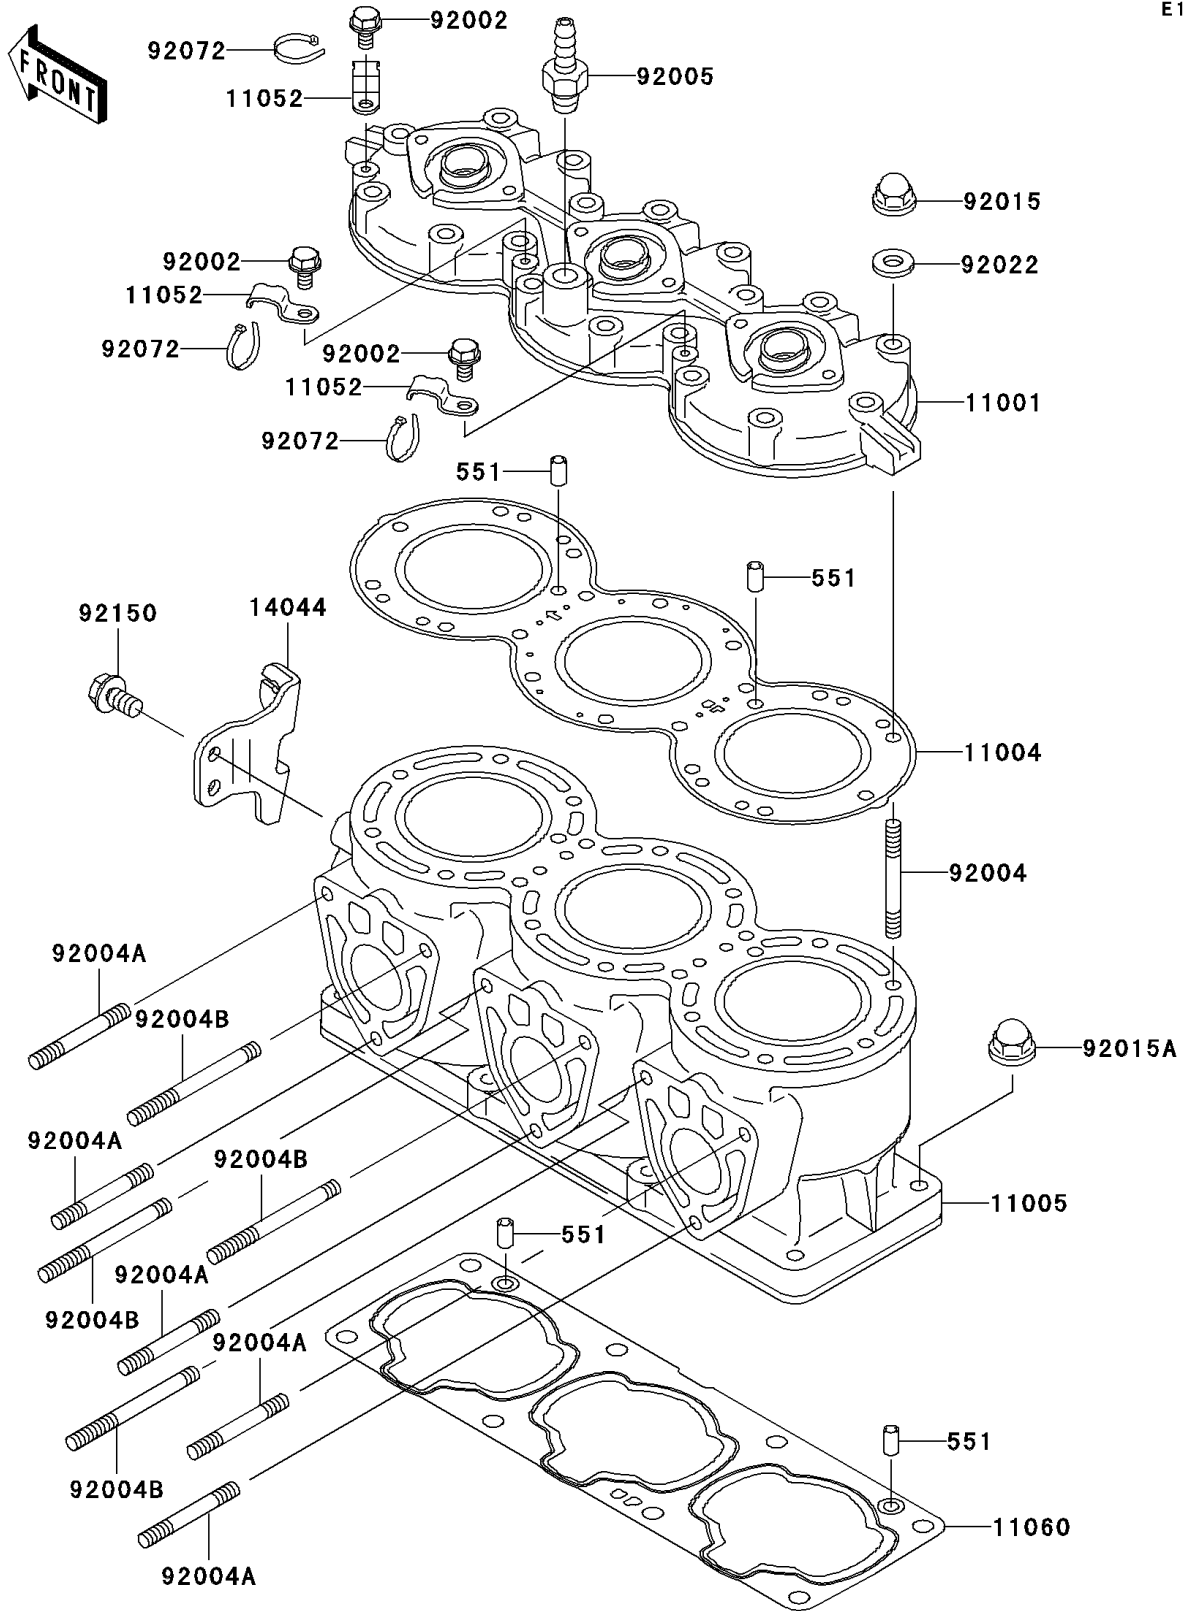

2003 1100 STX D.I. PARTS DIAGRAM

Cylinder Head/Cylinder

E1110

2003 1100 STX D.I. PARTS LIST

Cylinder Head/Cylinder

ITEM NAME	PART NUMBER	QUANTITY
PIN-DOWEL (Ref # 551)	551R0812	4
HEAD-CYLINDER (Ref # 11001)	11001-3740	1
GASKET-HEAD (Ref # 11004)	11004-3715	1
CYLINDER-ENGINE (Ref # 11005)	11005-3752	1
BRACKET (Ref # 11052)	11052-3758	3
GASKET,CYLINDER BASE (Ref # 11060)	11060-3817	1
HOLDER-CABLE,CYLINDER (Ref # 14044)	14044-3743	1
BOLT,6X12 (Ref # 92002)	92002-3763	3
STUD,8X56 (Ref # 92004)	92004-3733	18
STUD,8X40,L=56 (Ref # 92004A)	92004-3736	5
STUD,8X75 (Ref # 92004B)	92004-3744	4
FITTING (Ref # 92005)	92005-3714	1
NUT,CAP,8MM (Ref # 92015)	92015-1371	18
NUT,10MM (Ref # 92015A)	92015-1649	8
WASHER,8.2X18X1.5 (Ref # 92022)	92022-1964	18
BAND,L=201 (Ref # 92072)	92072-3778	3
BOLT,8X16 (Ref # 92150)	92150-3722	2