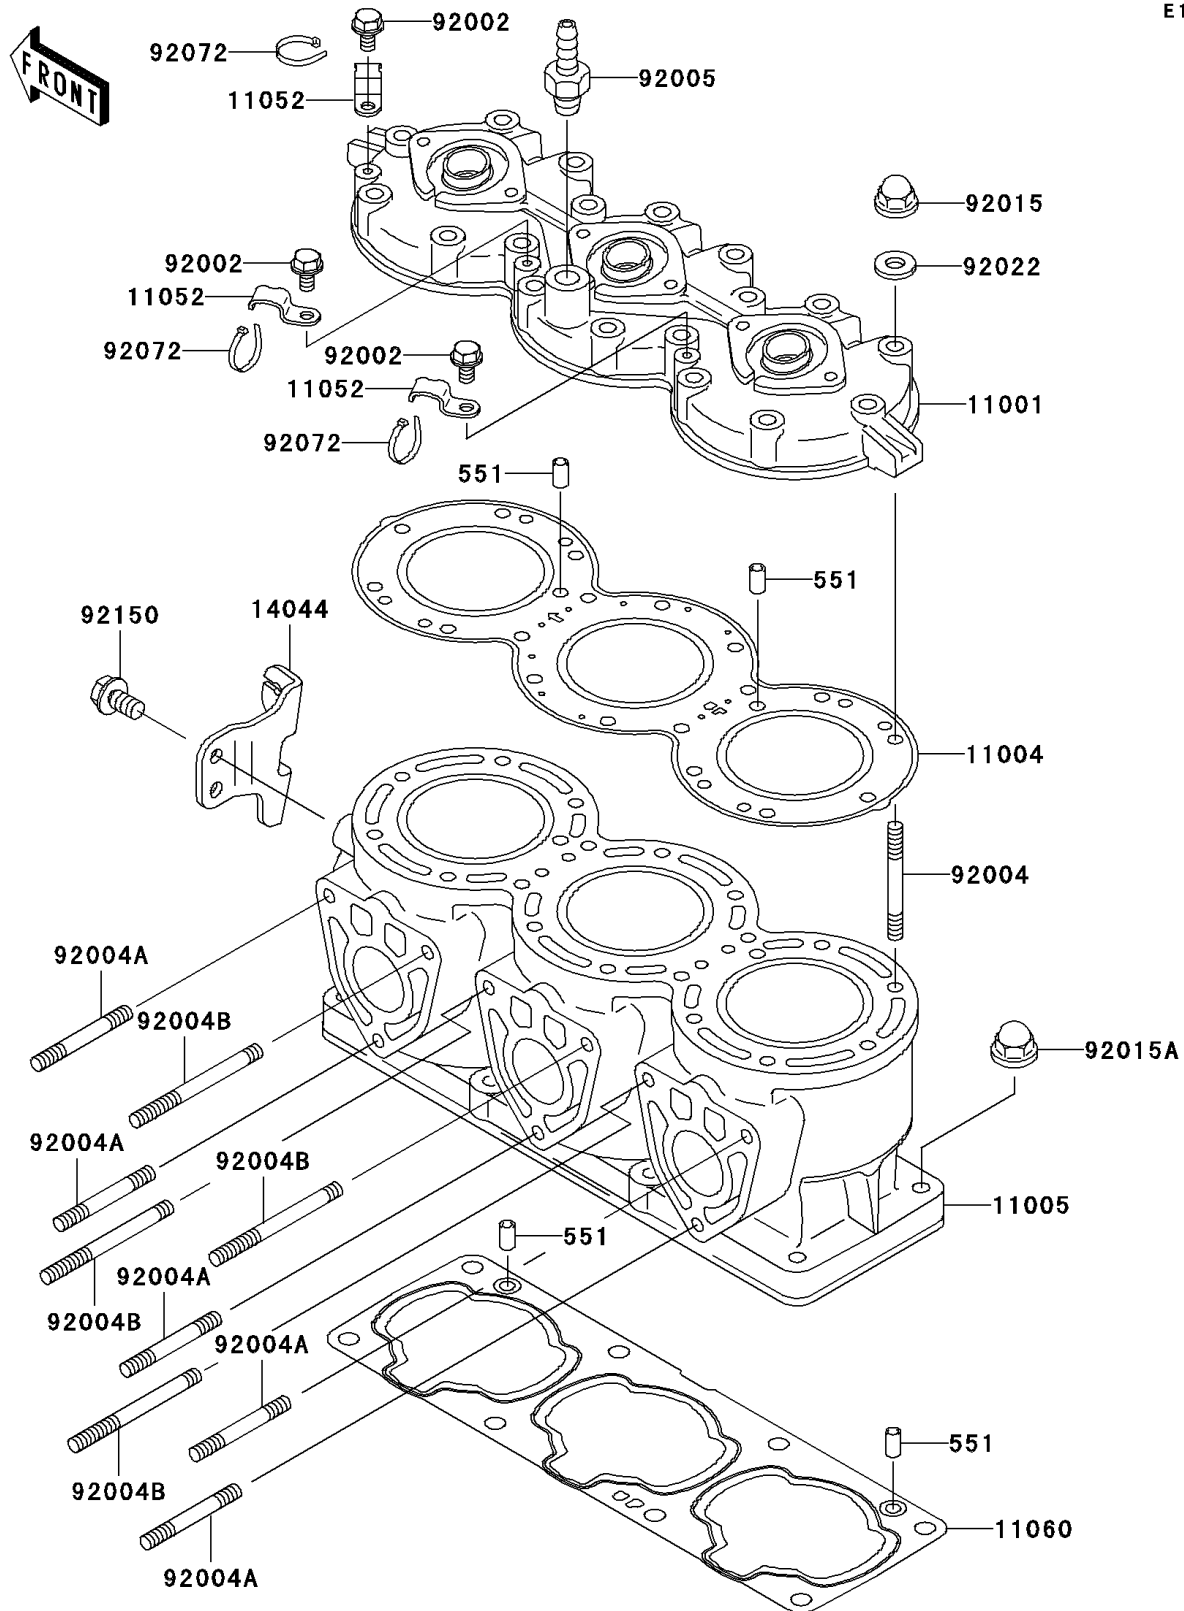

2003 1100 STX D.I. PARTS DIAGRAM

Cylinder Head/Cylinder

E1110

2003 1100 STX D.I. PARTS LIST

Cylinder Head/Cylinder

ITEM NAME	PART NUMBER	QUANTITY
PIN-DOWEL (Ref # 551)	551R0812	1
HEAD-CYLINDER (Ref # 11001)	11001-3740	1
GASKET-HEAD (Ref # 11004)	11004-3715	1
CYLINDER-ENGINE (Ref # 11005)	11005-3752	1
BRACKET (Ref # 11052)	11052-3758	1
GASKET,CYLINDER BASE (Ref # 11060)	11060-3817	1
HOLDER-CABLE,CYLINDER (Ref # 14044)	14044-3743	1
BOLT,6X12 (Ref # 92002)	92002-3763	1
STUD,8X56 (Ref # 92004)	92004-3733	1
STUD,8X40,L=56 (Ref # 92004A)	92004-3736	1
STUD,8X75 (Ref # 92004B)	92004-3744	1
FITTING (Ref # 92005)	92005-3714	1
NUT,CAP,8MM (Ref # 92015)	92015-1371	1
NUT,10MM (Ref # 92015A)	92015-1649	1
WASHER,8.2X18X1.5 (Ref # 92022)	92022-1964	1
BAND,L=201 (Ref # 92072)	92072-3778	1
BOLT,8X16 (Ref # 92150)	92150-3722	1