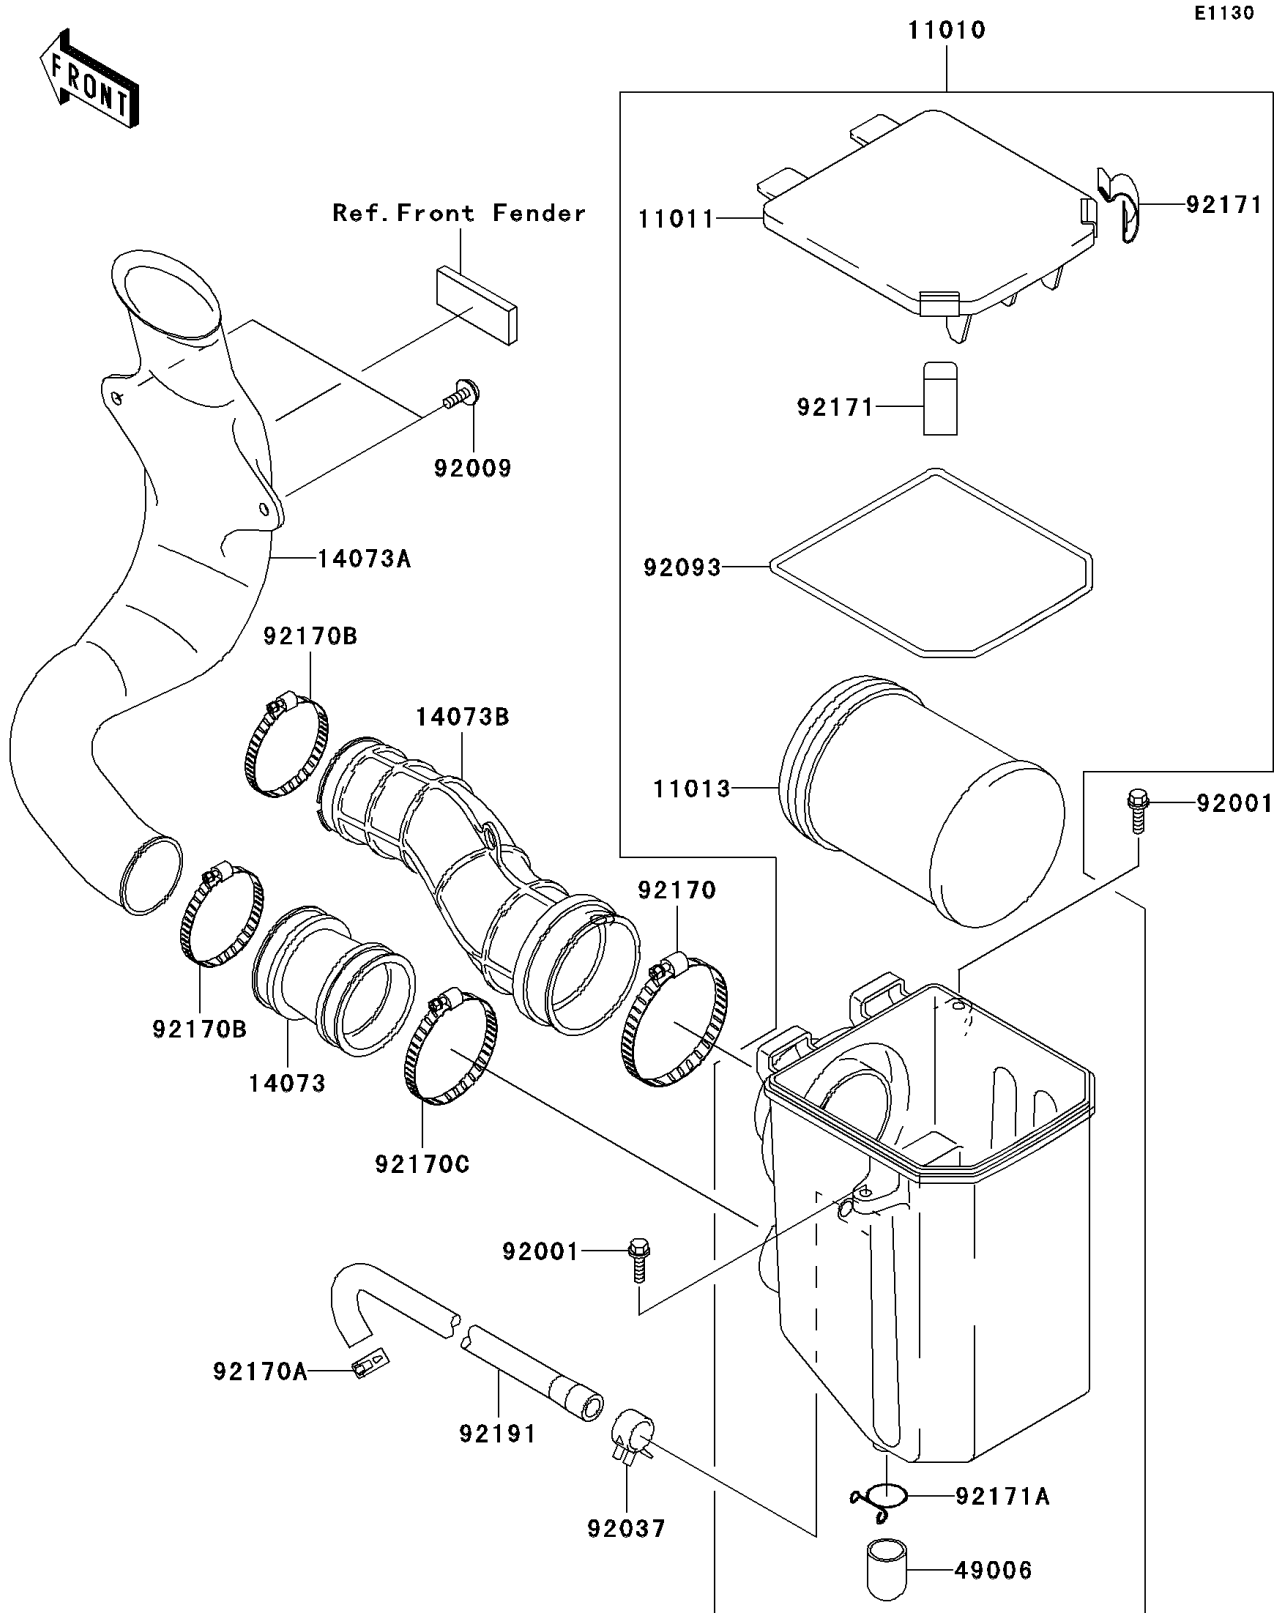

2003 Prairie 360 4X4 Advantage Classic PARTS DIAGRAM

Air Cleaner

2003 Prairie 360 4X4 Advantage Classic PARTS LIST

Air Cleaner

ITEM NAME	PART NUMBER	QUANTITY
FILTER-ASSY-AIR (Ref # 11010)	11010-1766	1
CASE-AIR FILTER,UPP (Ref # 11011)	11011-1639	1
ELEMENT-AIR FILTER (Ref # 11013)	11013-1292	1
DUCT,A/C-INLET (Ref # 14073)	14073-1802	1
DUCT,INLET (Ref # 14073A)	14073-1803	1
DUCT,A/C-CARBURETOR (Ref # 14073B)	14073-1823	1
BOOT (Ref # 49006)	49006-1359	1
BOLT,6X20 (Ref # 92001)	92001-1460	2
SCREW (Ref # 92009)	92009-1166	2
CLAMP (Ref # 92037)	92037-1678	1
SEAL,AIR FILTER CASE (Ref # 92093)	92093-1550	1
CLAMP (Ref # 92170)	92170-1307	1
CLAMP (Ref # 92170A)	92170-1491	1
CLAMP (Ref # 92170B)	92170-1674	2
CLAMP (Ref # 92170C)	92170-1764	1
CLAMP,AIR FILTER CASE (Ref # 92171)	92171-1426	2
CLAMP (Ref # 92171A)	92171-1427	1
TUBE,AIR CLEANER (Ref # 92191)	92191-1644	1