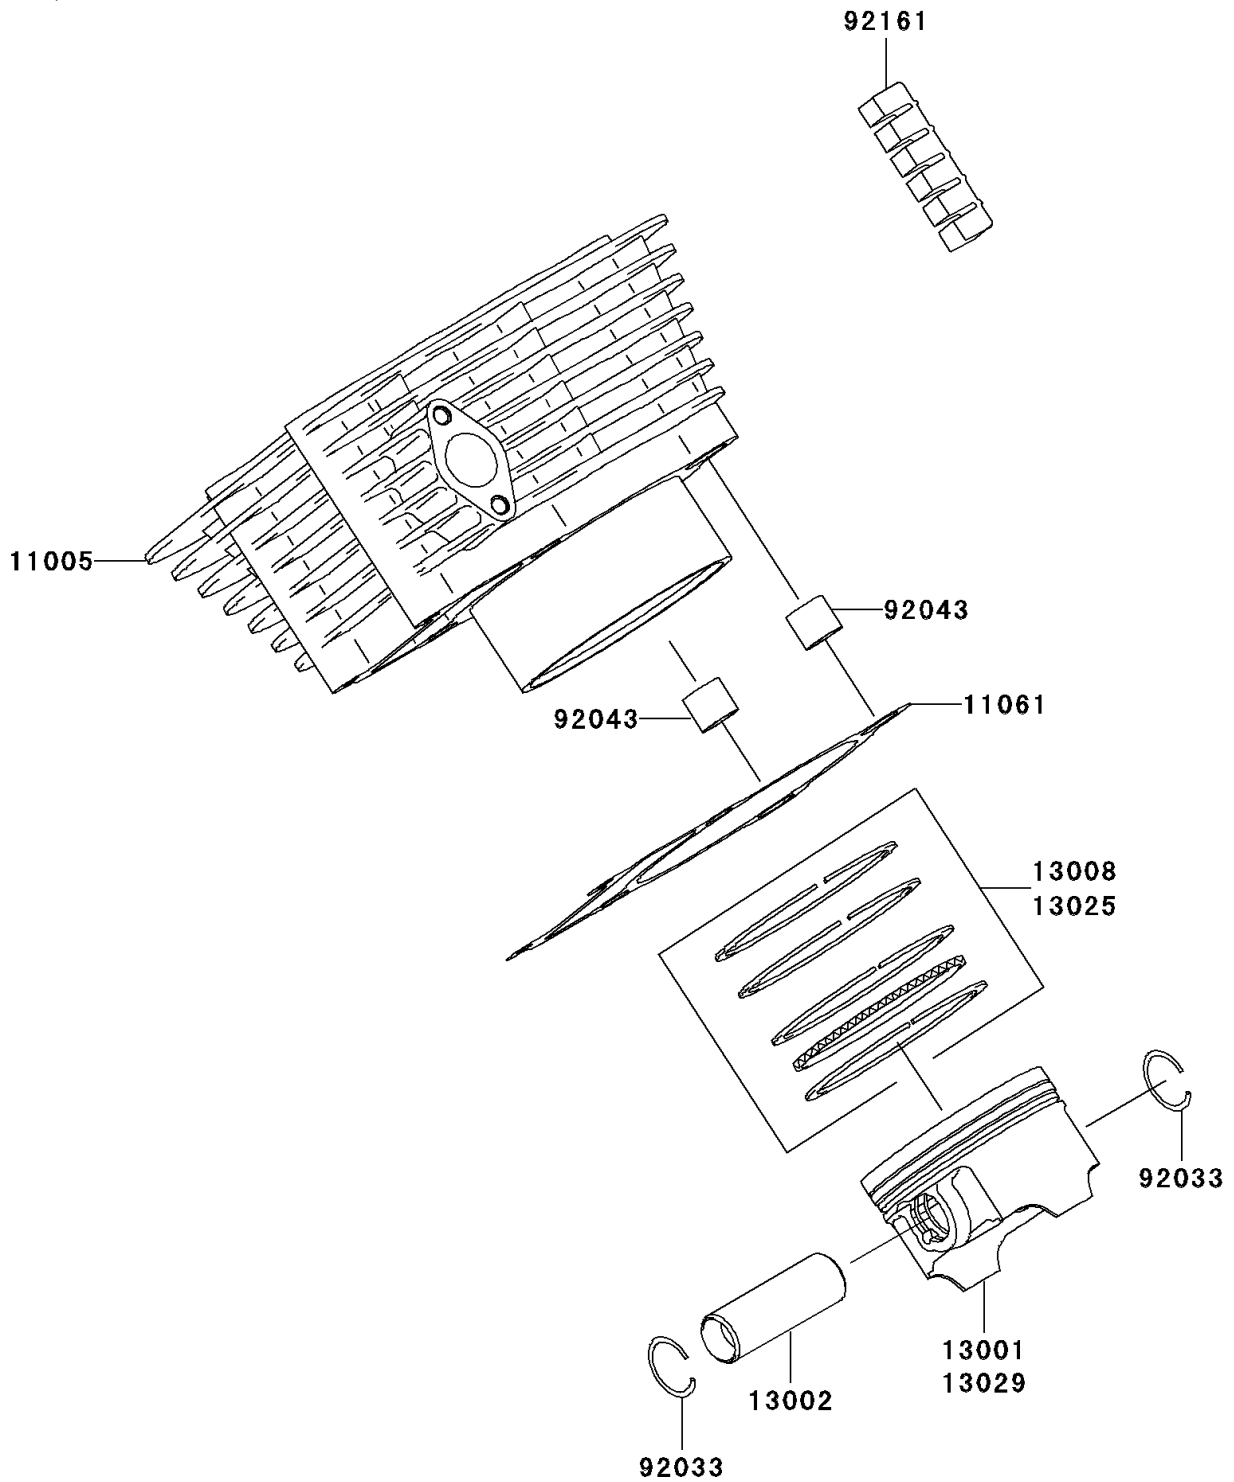

2003 Prairie 360 4X4 Advantage Classic PARTS DIAGRAM

Cylinder/Piston(s)

E1120

2003 Prairie 360 4X4 Advantage Classic PARTS LIST

Cylinder/Piston(s)

ITEM NAME	PART NUMBER	QUANTITY
CYLINDER-ENGINE (Ref # 11005)	11005-1980	1
GASKET,CYLINDER BASE (Ref # 11061)	11061-1085	1
PISTON-ENGINE (Ref # 13001)	13001-1652	1
PIN-PISTON (Ref # 13002)	13002-1060	1
RING-SET-PISTON (Ref # 13008)	13008-1214	1
RING-SET-PISTON L,O/S 0.50 (Ref # 13025)	13025-0002	1
PISTON-ENGINE L,O/S 0.50 (Ref # 13029)	13029-0002	1
RING-SNAP (Ref # 92033)	92033-1207	2
PIN,13X16X14 (Ref # 92043)	92043-1608	2
DAMPER,CYLINDER (Ref # 92161)	92161-1312	5