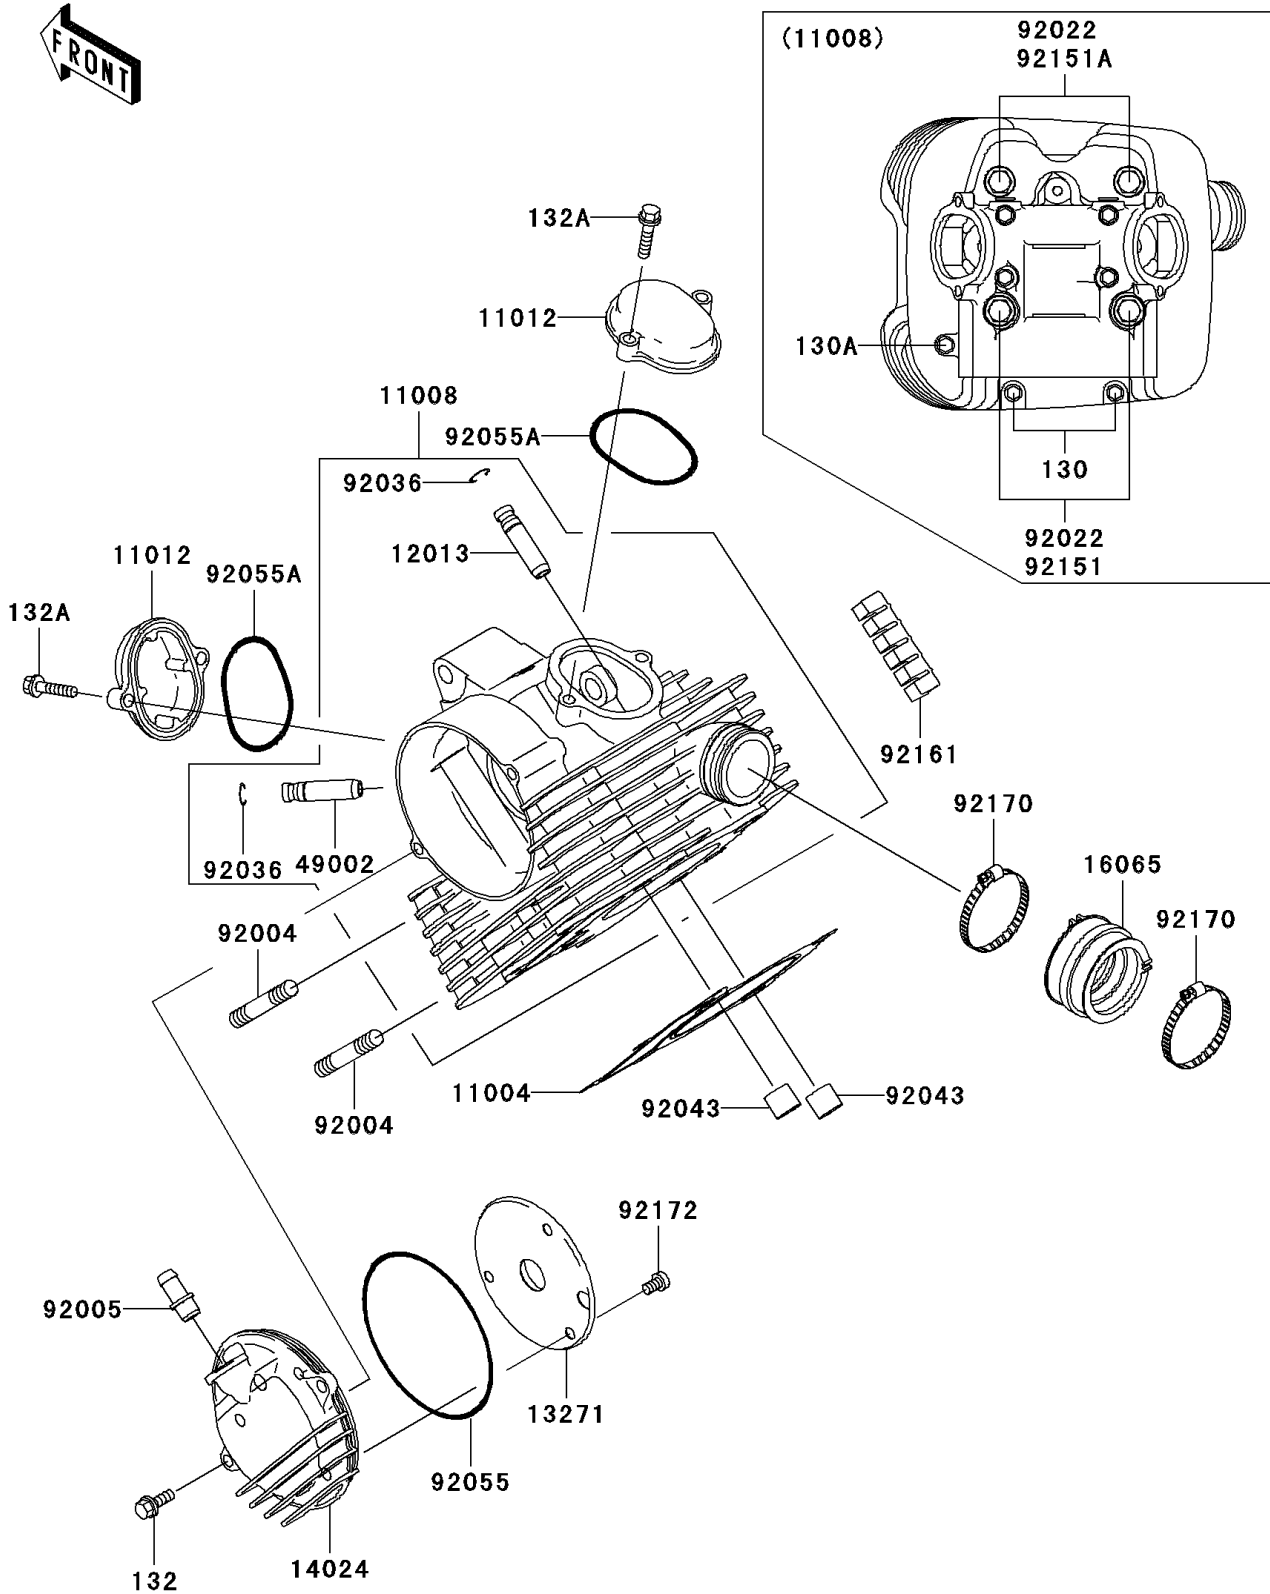

2004 Prairie 360 4X4 Hardwoods Green HD PARTS DIAGRAM

Cylinder Head

E1111

2004 Prairie 360 4X4 Hardwoods Green HD PARTS LIST

Cylinder Head

ITEM NAME	PART NUMBER	QUANTITY
BOLT-FLANGED,6X25 (Ref # 130)	130Z06130	2
BOLT-FLANGED (Ref # 130A)	130Z0690	1
BOLT-FLANGED-SMALL (Ref # 132)	132Y0616	2
BOLT-FLANGED-SMALL (Ref # 132A)	132Y0625	4
GASKET-HEAD (Ref # 11004)	11004-1379	1
HEAD-COMP-CYLINDER (Ref # 11008)	11008-1415	1
CAP,ROCKER ARM (Ref # 11012)	11012-1486	2
GUIDE-VALVE,INTAKE (Ref # 12013)	12013-009	1
PLATE,SPROCKET (Ref # 13271)	13271-1863	1
COVER,CAMSHAFT (Ref # 14024)	14024-1060	1
HOLDER-CARBURETOR (Ref # 16065)	16065-1379	1
GUIDE-VALVE,EXHAUST (Ref # 49002)	49002-1002	1
STUD,8X22 (Ref # 92004)	92004-1217	2
FITTING,BREATHER PIPE (Ref # 92005)	92005-1124	1
WASHER,11.5X20.5X1.6 (Ref # 92022)	92022-1720	4
RING-SNAP,VALVE GUIDE (Ref # 92036)	92036-023	2
PIN,13X16X14 (Ref # 92043)	92043-1608	2
RING-O,99MM (Ref # 92055)	92055-107	1
RING-O,53.5X2.6 (Ref # 92055A)	92055-112	2
BOLT,M11X245 (Ref # 92151)	92151-1961	2
BOLT,M11X220 (Ref # 92151A)	92151-1962	2
DAMPER,CYLINDER (Ref # 92161)	92161-1312	4
CLAMP (Ref # 92170)	92170-1674	2
SCREW,6X10 (Ref # 92172)	92172-1076	3