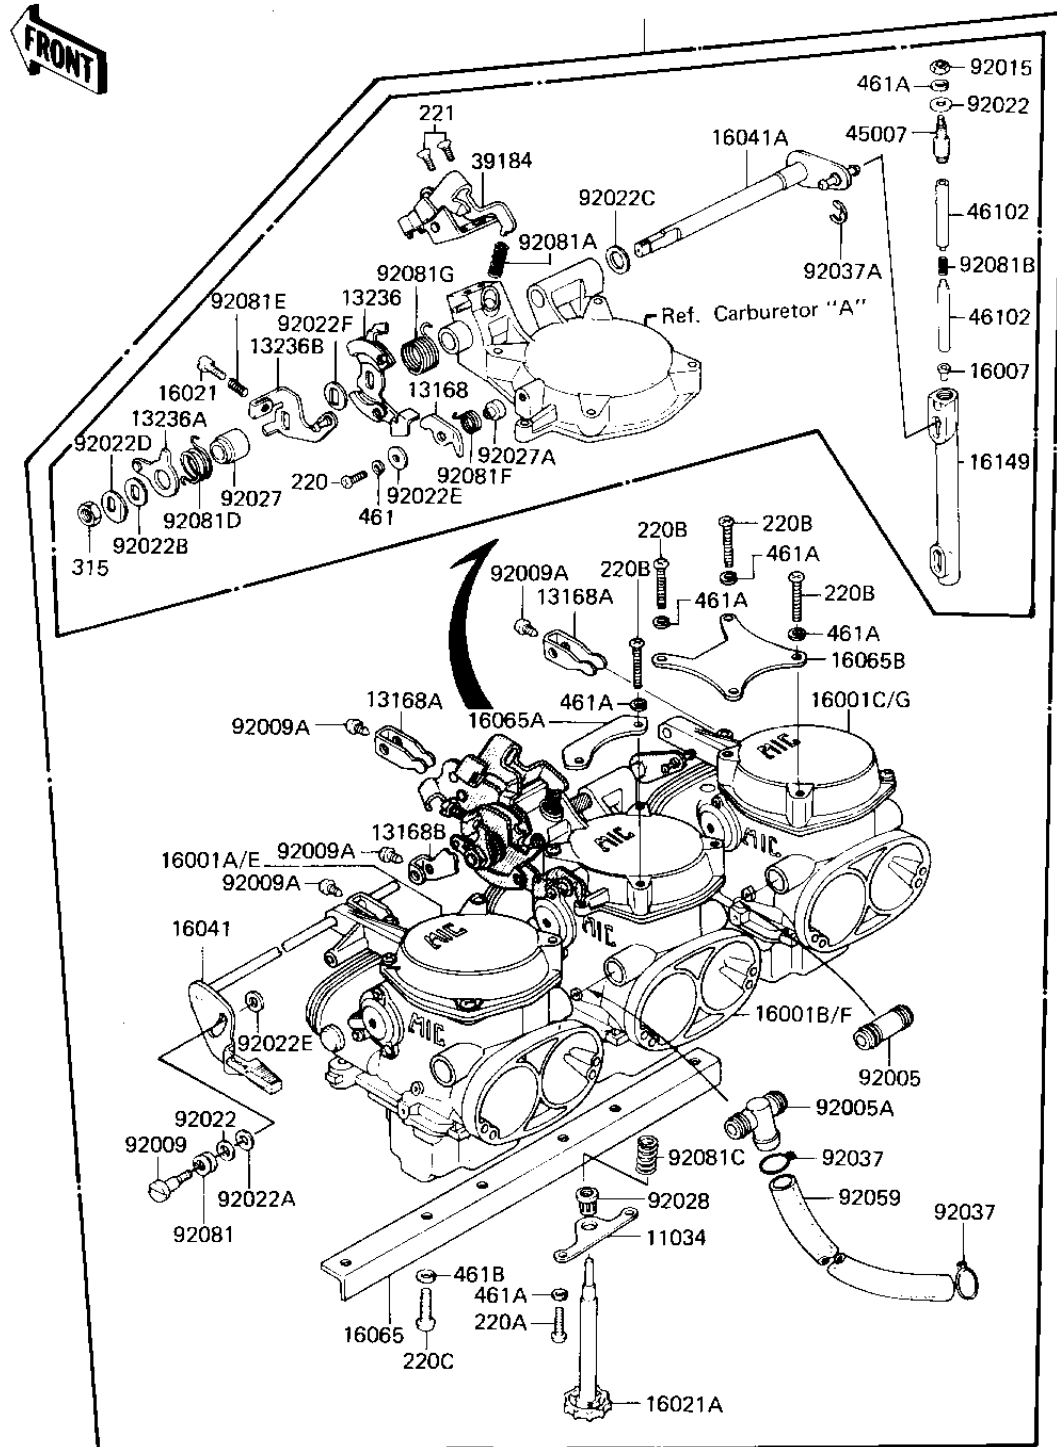

1982 KZ1300-A4 PARTS DIAGRAM

CARBURETOR ASSY

16001/D

E1611-0074