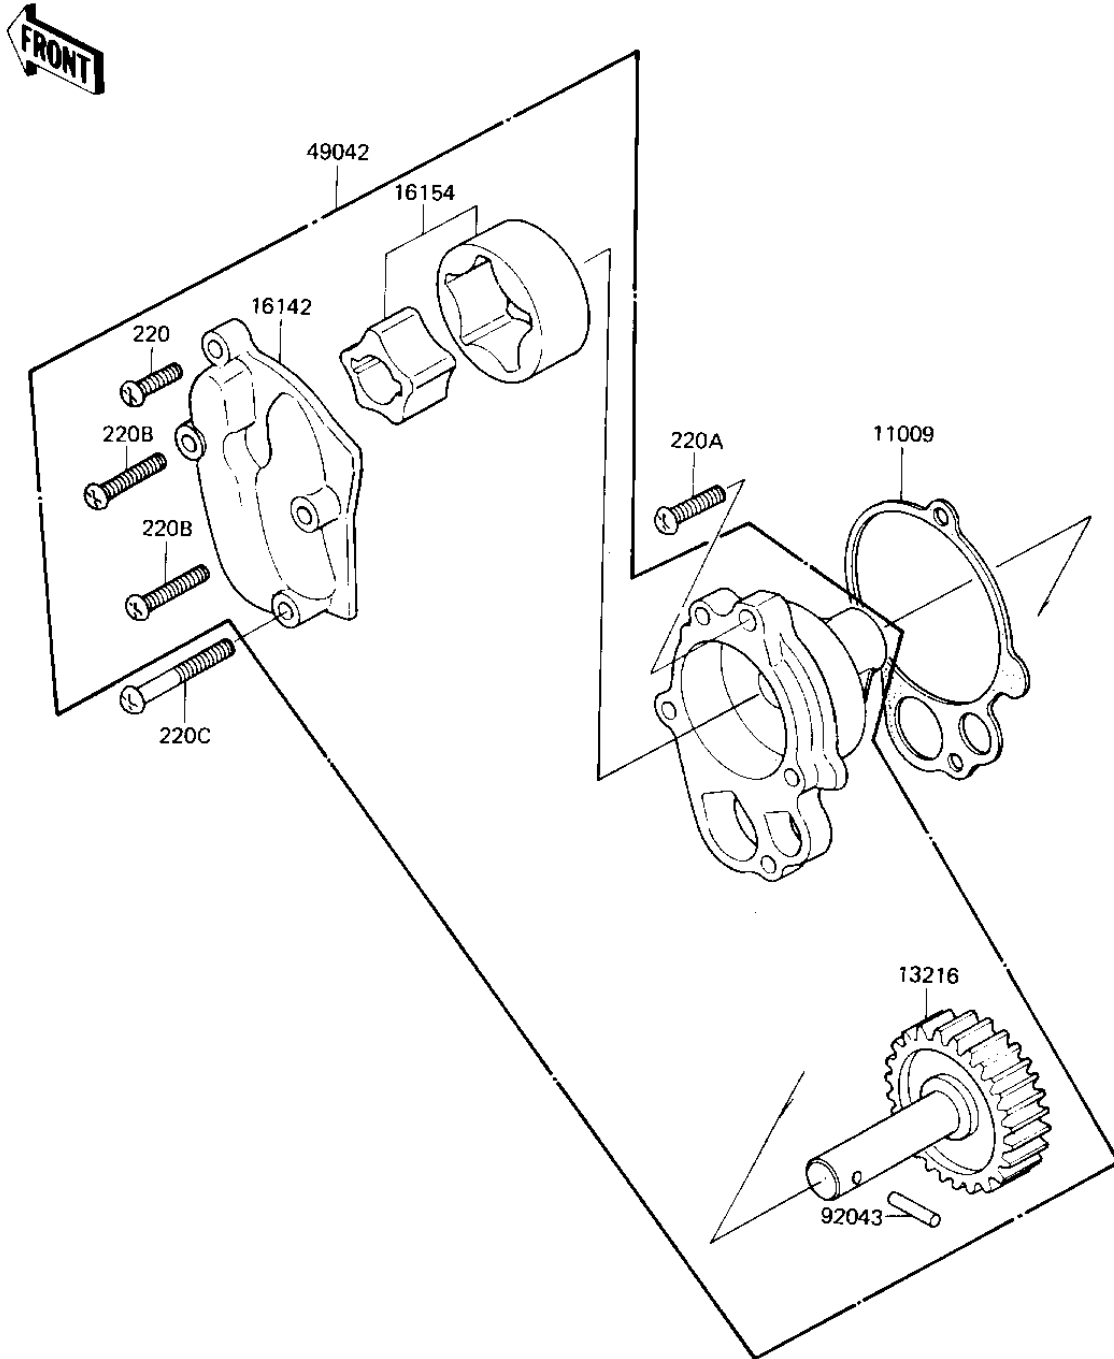

1982 KZ1300-A4 PARTS DIAGRAM

OIL PUMP

E1710A-0042

1982 KZ1300-A4 PARTS LIST

OIL PUMP

ITEM NAME	PART NUMBER	QUANTITY
GASKET,OIL PUMP (Ref # 11009)	11009-1088	1
GEAR ASSY,OIL PUMP (Ref # 13216)	13216-1018	1
COVER,OIL PUMP (Ref # 16142)	16142-1005	1
ROTOR ASSY,OIL PUMP (Ref # 16154)	16154-1007	1
PUMP,OIL (Ref # 49042)	49042-1001	1
PIN,DOWEL 5X17.8 (Ref # 92043)	92043-1061	1
SCREW PAN HEAD 6X18 (Ref # 220)	220B0618	1
SCREW PAN HEAD 6X25 (Ref # 220A)	220B0625	1
SCREW PAN HEAD 6X28 (Ref # 220B)	220B0628	2
SCREW PAN HEAD 6X40 (Ref # 220C)	220B0640	1