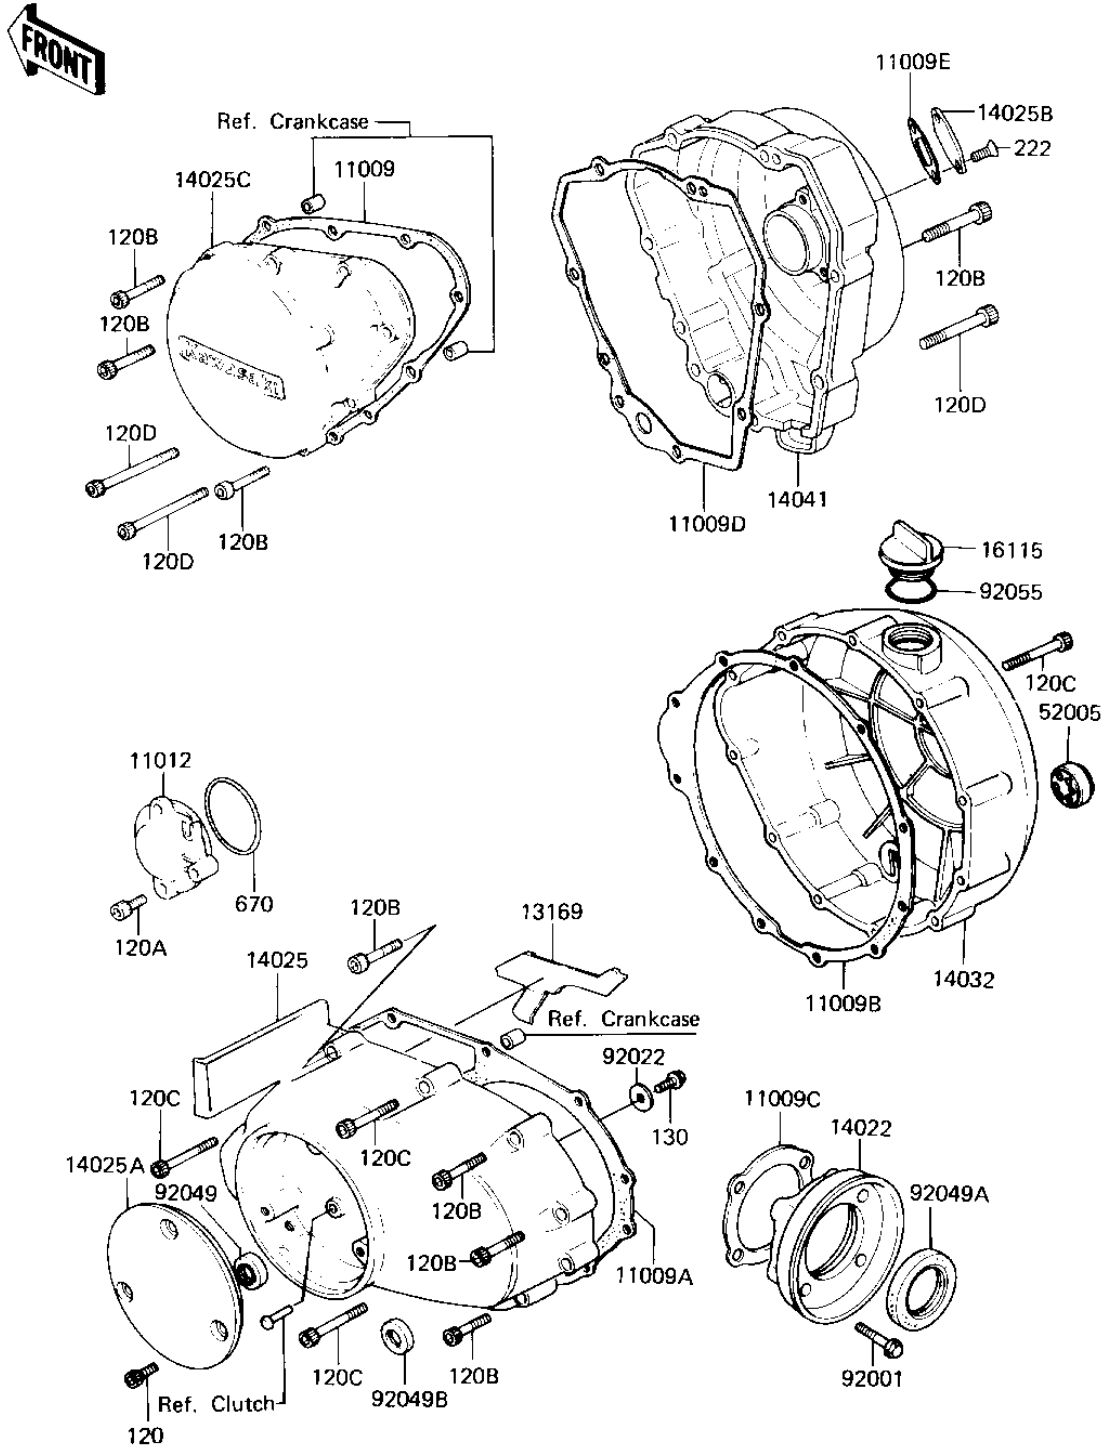

1982 KZ1300-A4 PARTS DIAGRAM

ENGINE COVERS

E1431-0071

1982 KZ1300-A4 PARTS LIST

ENGINE COVERS

ITEM NAME	PART NUMBER	QUANTITY
GASKET,L.H,ENGINE COV (Ref # 11009)	11009-1090	1
GASKET,MISSON COVER (Ref # 11009A)	11009-1091	1
GASKET,CLUTCH COVER (Ref # 11009B)	11009-1092	1
GASKET,BEARING CAP (Ref # 11009C)	11009-1159	1
GASKET,GENERATOR COVE (Ref # 11009D)	11009-1269	1
GASKET,OIL INSPECTION (Ref # 11009E)	11009-1270	1
CAP,TIMING SPROCKET (Ref # 11012)	11012-1060	1
PLATE,BAFFLE,BREATHER (Ref # 13169)	13169-1131	1
CAP,BEARING,OUT SHAFT (Ref # 14022)	14022-1005	1
COVER,MISSION (Ref # 14025)	14025-1313	1
COVER,RELEASE (Ref # 14025A)	14025-1314	1
COVER,OIL INSPECTION (Ref # 14025B)	14025-1467	1
COVER-LH,GENERATOR (Ref # 14025C)	14025-1703	1
COVER,CLUTCH (Ref # 14032)	14032-1053	1
COVER,COMP,GENERATOR (Ref # 14041)	14041-1024	1
PLUG,OIL FILLER (Ref # 16115)	16115-013	1
GAUGE,OIL LEVEL (Ref # 52005)	52005-1017	1
BOLT (Ref # 92001)	92003-202	4
WASHER SHOCK DAMPER (Ref # 92022)	42046-008	1
OIL SEAL,TC14244.8 (Ref # 92049)	92049-1037	1
OIL SEAL,TC35527 (Ref # 92049A)	92049-1038	1
OIL SEAL,TB13225.5 (Ref # 92049B)	92051-005	1
"O" RING,31MM (Ref # 92055)	92055-049	1
BOLT,SOCKET,6X12 (Ref # 120)	120P0612	3
BOLT,6X14 (Ref # 120A)	120P0614	2
BOLT,SOCKET,6X35 (Ref # 120B)	120P0635	21
BOLT,SOCKET,6X45 (Ref # 120C)	120P0645	15
BOLT,SOCKET,6X50 (Ref # 120D)	120P0650	4
BOLT,FLANGED,6X14 (Ref # 130)	130G0614	1

1982 KZ1300-A4 PARTS LIST

ENGINE COVERS

ITEM NAME	PART NUMBER	QUANTITY
SCREW OVL CNTSNK 5X10 (Ref # 222)	222E0510	2
"0" RING,45M/M (Ref # 670)	670B3045	1