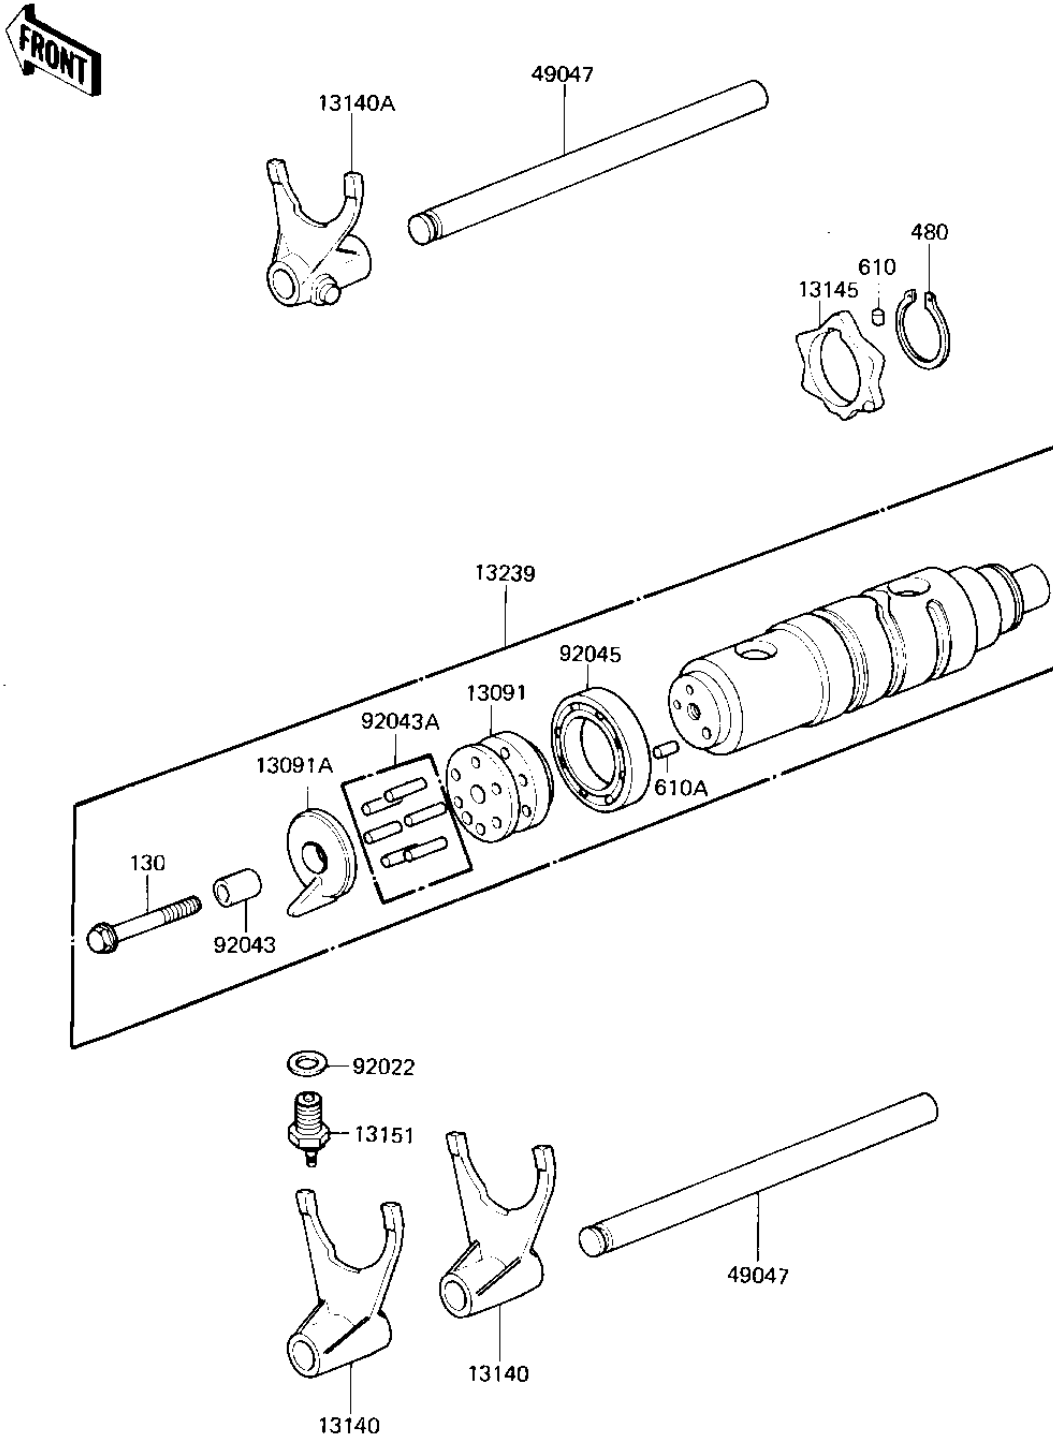

# 1982 KZ1300-A4 PARTS DIAGRAM

## GEAR CHANGE DRUM & FORKS

E1362-0040

# 1982 KZ1300-A4 PARTS LIST

## GEAR CHANGE DRUM & FORKS

ITEM NAME	PART NUMBER	QUANTITY
HOLDER,BEARING (Ref # 13091)	13091-1113	1
HOLDER,DRUM PIN (Ref # 13091A)	13091-1114	1
FORK-SHIFT,LOW,2,3RD (Ref # 13140)	13140-1050	2
FORK-SHIFT,4TH&TOP (Ref # 13140A)	13140-1051	1
CAM-CHANGE DRUM (Ref # 13145)	13145-1058	1
SWITCH,NEUTRAL (Ref # 13151)	13151-1007	1
DRUM ASSY,GEAR CHANGE (Ref # 13239)	13239-1050	1
ROD,SHIFT,12X173 (Ref # 49047)	49047-1008	2
GASKET CHECK VALVE (Ref # 92022)	92065-058	1
PIN-DOWEL (Ref # 92043)	92042-007	1
PIN GEAR CHANGE DRUM (Ref # 92043A)	92042-014	6
BEARING,BALL,#6906 (Ref # 92045)	92045-1016	1
BOLT,FLANGED,6X40 (Ref # 130)	130G0640	1
CIRCLIP,30MM (Ref # 480)	480J3000	1
PIN-DOWEL,4X6 (Ref # 610)	610A0406	1
PIN DOWEL 4X8 (Ref # 610A)	610A0408	1