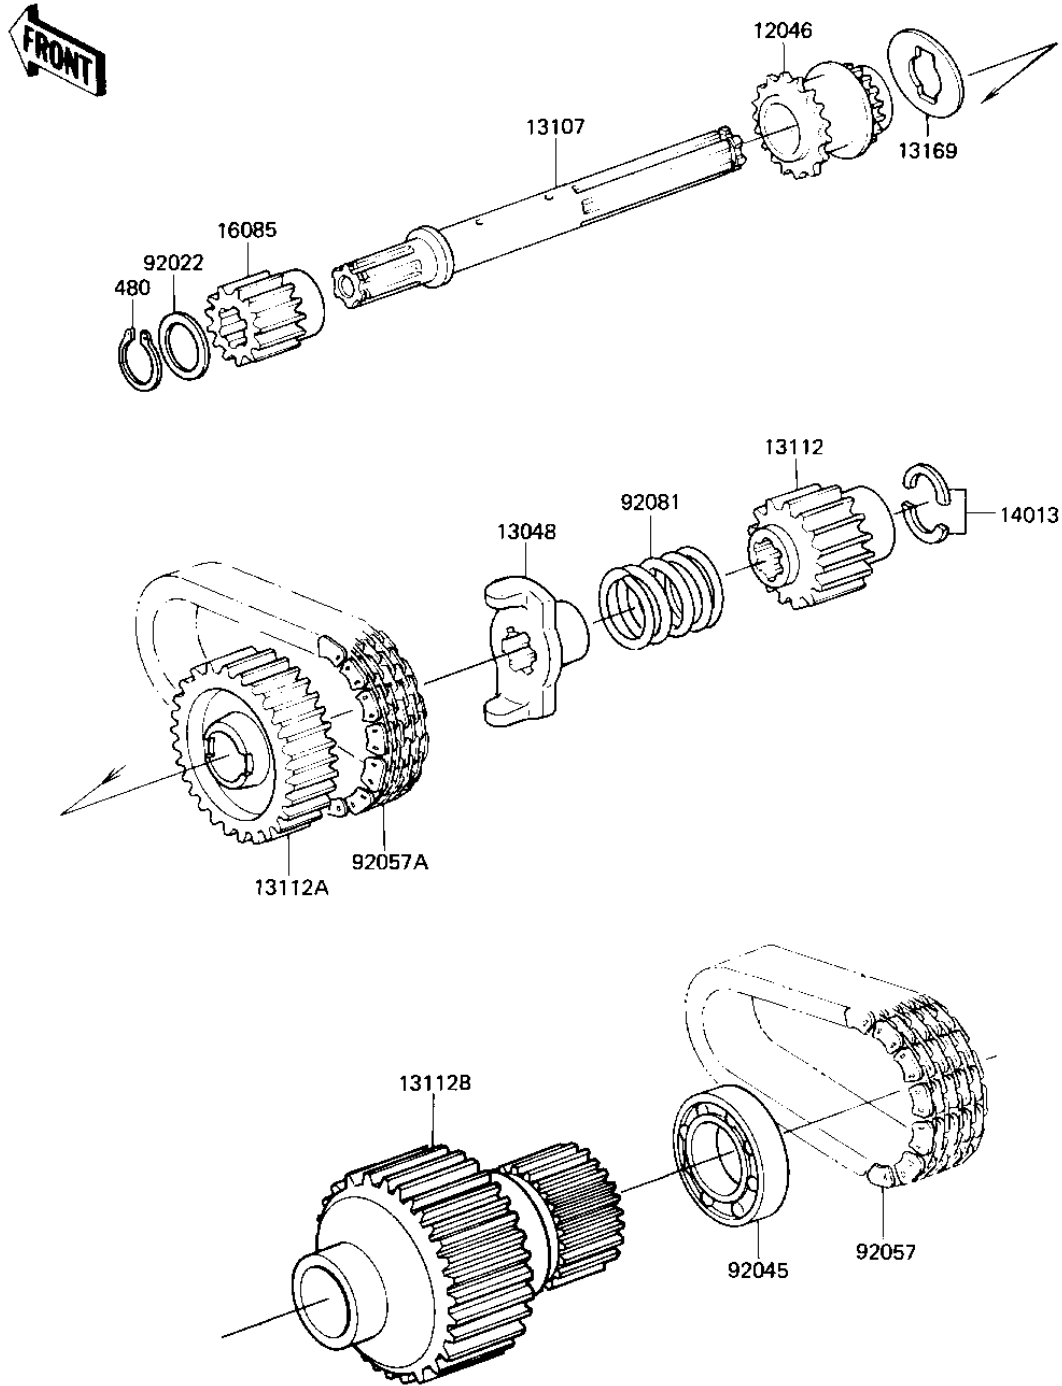

# 1982 KZ1300-A4 PARTS DIAGRAM

## SECONDARY SHAFT

E1322-0003

# 1982 KZ1300-A4 PARTS LIST

## SECONDARY SHAFT

ITEM NAME	PART NUMBER	QUANTITY
SPROCKET,TIMING,28,24 (Ref # 12046)	12046-1011	1
CAM-DAMPER (Ref # 13048)	13048-1015	1
SHAFT,SECONDARY (Ref # 13107)	13107-1007	1
SPROCKET,SECOND,DRIVE (Ref # 13112)	13112-1002	1
SPROCKET-PRIMARY,32T (Ref # 13112A)	13112-1008	1
SPROCKET-PRIMARY,25T (Ref # 13112B)	13112-1009	1
PLATE,25X54X1.2 (Ref # 13169)	13169-1327	1
RING,POSITON (Ref # 14013)	14013-1001	2
GEAR,OIL PUMP DRIVE (Ref # 16085)	16085-1004	1
WASHER,25.3X33X1.0 (Ref # 92022)	92022-1109	1
BEARING,BALL,#6009 (Ref # 92045)	92045-1015	1
CHAIN,SECONDARY (Ref # 92057)	92057-1017	1
CHAIN,PRIMARY,50L (Ref # 92057A)	92057-1075	1
SPRING,CAM FOLLOWER (Ref # 92081)	92081-1085	1
CIRCLIP,25M/M (Ref # 480)	480J2500	1