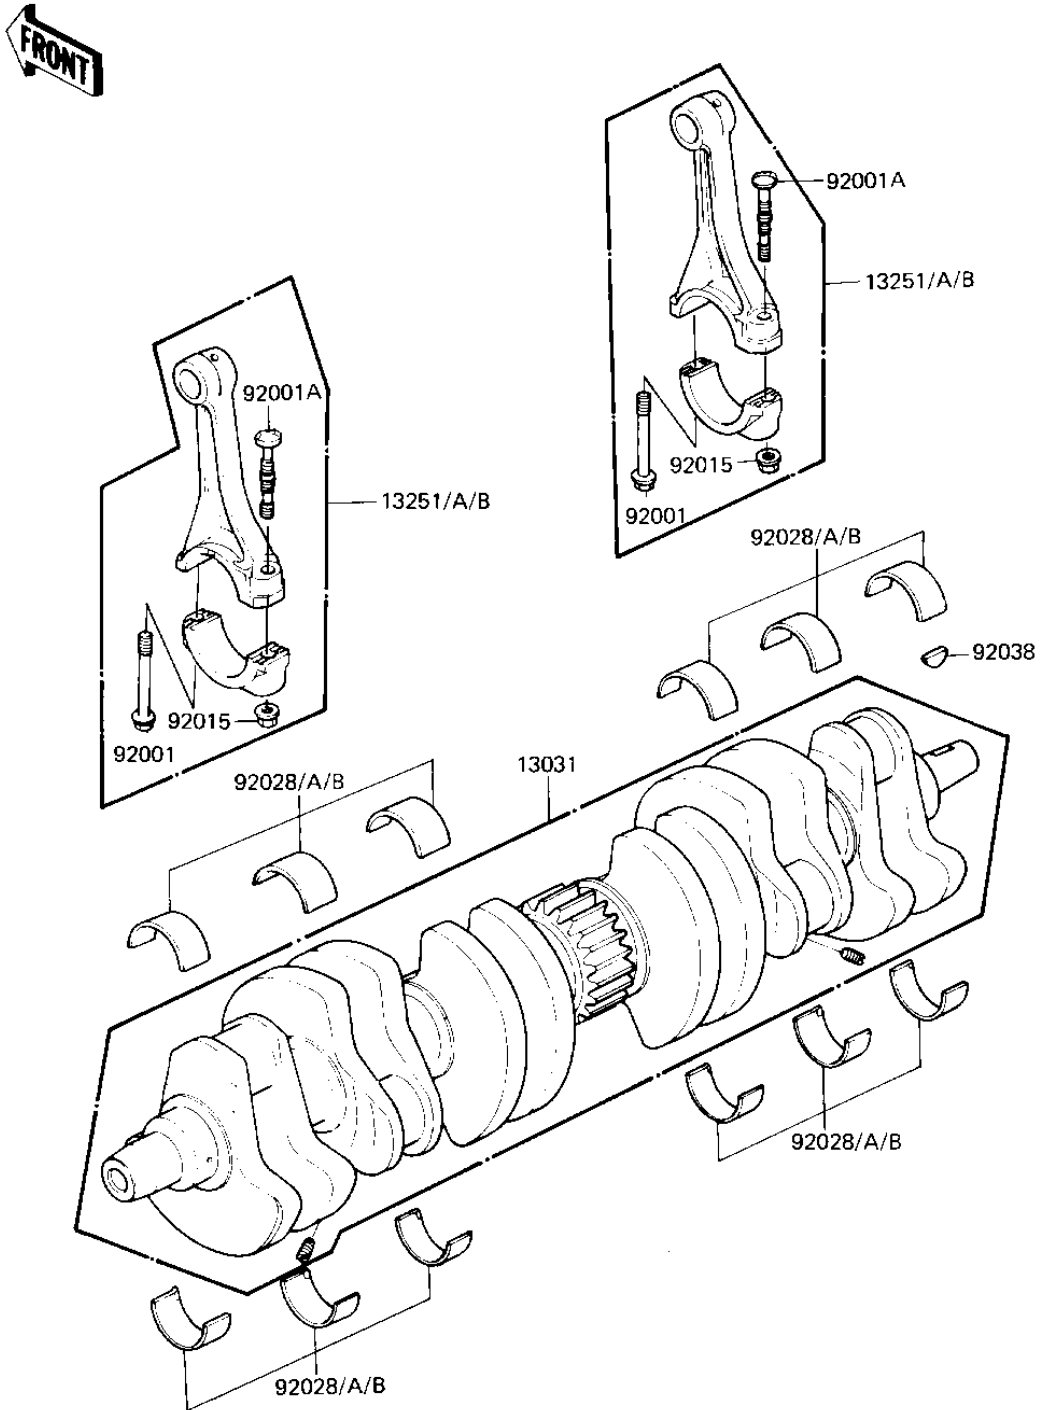

1982 KZ1300-A4 PARTS DIAGRAM

CRANKSHAFT

E1321-0033

1982 KZ1300-A4 PARTS LIST

CRANKSHAFT

ITEM NAME	PART NUMBER	QUANTITY
CRANKSHAFT-COMP (Ref # 13031)	13031-1071	1
ROD-ASSY-CONNECTING (Ref # 13251)	13251-1051-JJ	AR
CONNECTING ROD ASSY,H (Ref # 13251A)	13251-1006-HH	AR
CONNECTING ROD ASSY,I (Ref # 13251B)	13251-1006-II	AR
BOLT,CONNECTING ROD (Ref # 92001)	92001-1120	6
BOLT (Ref # 92001A)	92001-169	6
NUT,FLANGED,8MM (Ref # 92015)	92015-1311	6
BUSHING,CONNECTNG ROD (Ref # 92028)	92028-1049	AR
BUSHING,CONNECTNG ROD (Ref # 92028A)	92028-1050	AR
BUSHING,CONNECTNG ROD (Ref # 92028B)	92028-1051	AR
WOODRUFF KEY (Ref # 92038)	92038-001	1