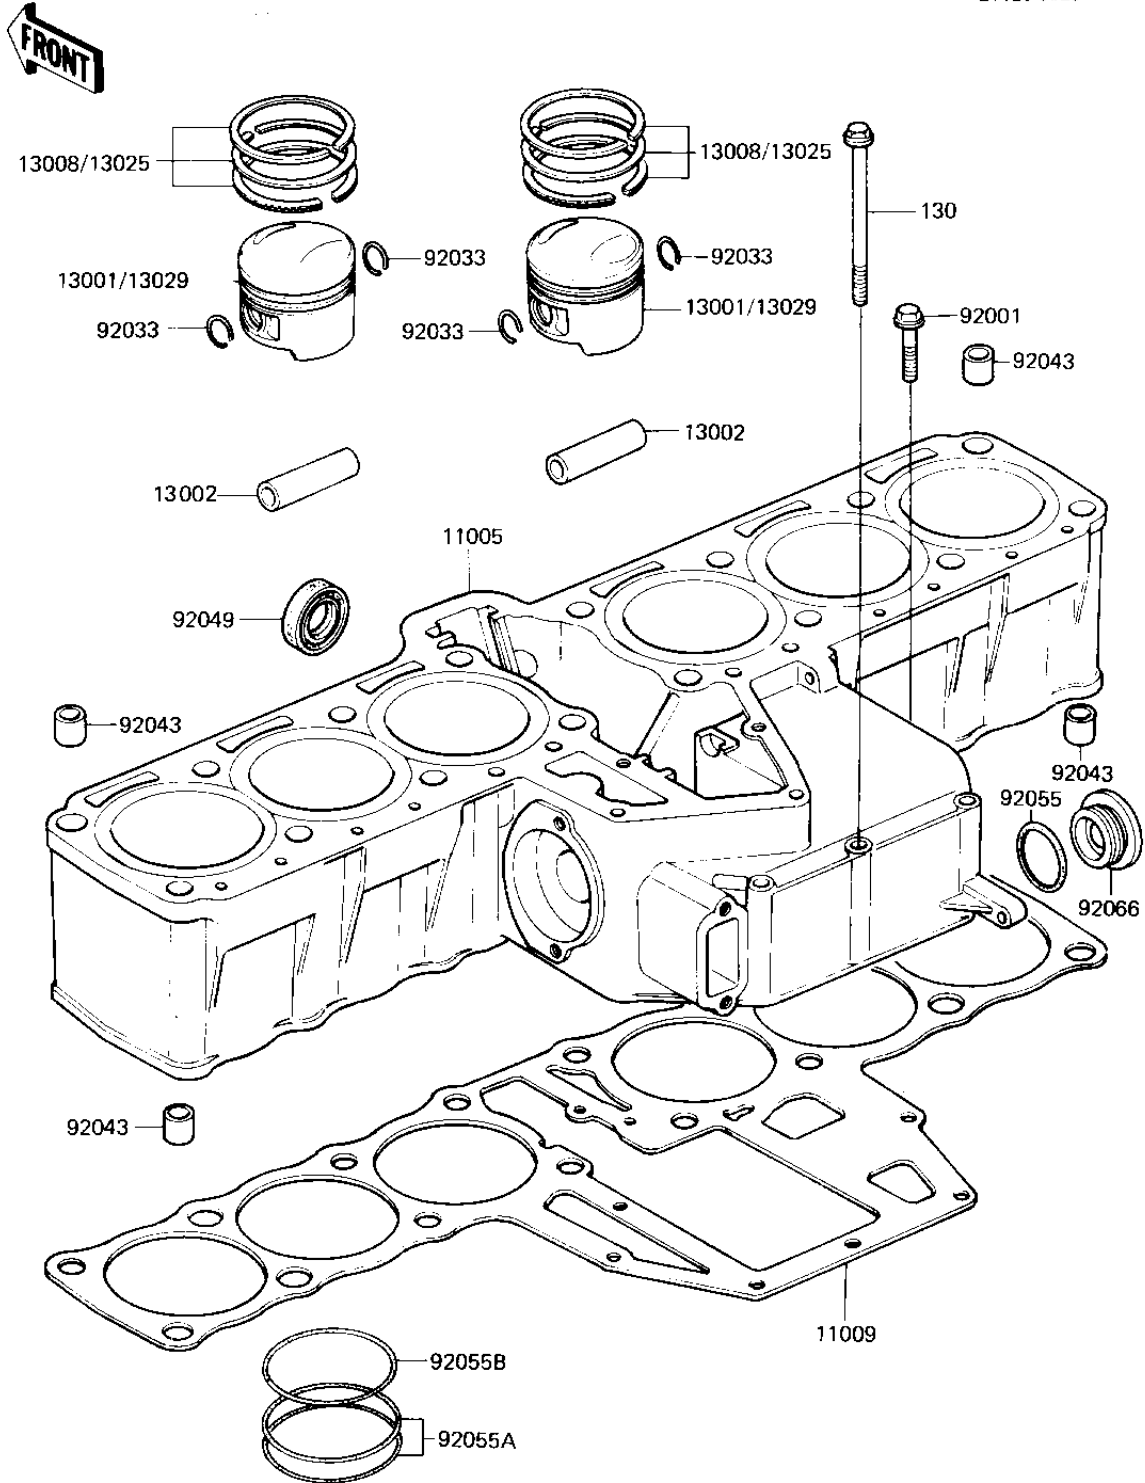

# 1982 KZ1300-A4 PARTS DIAGRAM

CYLINDER/PISTONS

E1120-0026

# 1982 KZ1300-A4 PARTS LIST

## CYLINDER/PISTONS

ITEM NAME	PART NUMBER	QUANTITY
CYLINDER-ENGINE (Ref # 11005)	11005-1104	1
GASKET,CYLINDER BASE (Ref # 11009)	11009-1101	1
PISTON-ENGINE,STD (Ref # 13001)	13001-1113	6
PIN-PISTON (Ref # 13002)	13002-032	6
RING-SET-PISTON,STD (Ref # 13008)	13008-5059	6
RING-SET-PISTON-L (Ref # 13025)	13025-5025	6
PISTON-ENGINE L,O/S (Ref # 13029)	13029-1061	6
BOLT (Ref # 92001)	92003-202	1
CIRCLIP PISTON PIN (Ref # 92033)	92036-005	12
PIN,11X14X12.3 (Ref # 92043)	92043-1266	4
OIL SEAL,TC17317 (Ref # 92049)	92049-1028	1
"O" RING,RELEASE PLUG (Ref # 92055)	92055-091	1
"O" RING,67MM (Ref # 92055A)	92055-1032	12
"O" RING,67.5MM (Ref # 92055B)	92055-1035	6
PLUG,RELEASE (Ref # 92066)	92067-024	1
BOLT,FLANGED,6X85 (Ref # 130)	130G0685	3