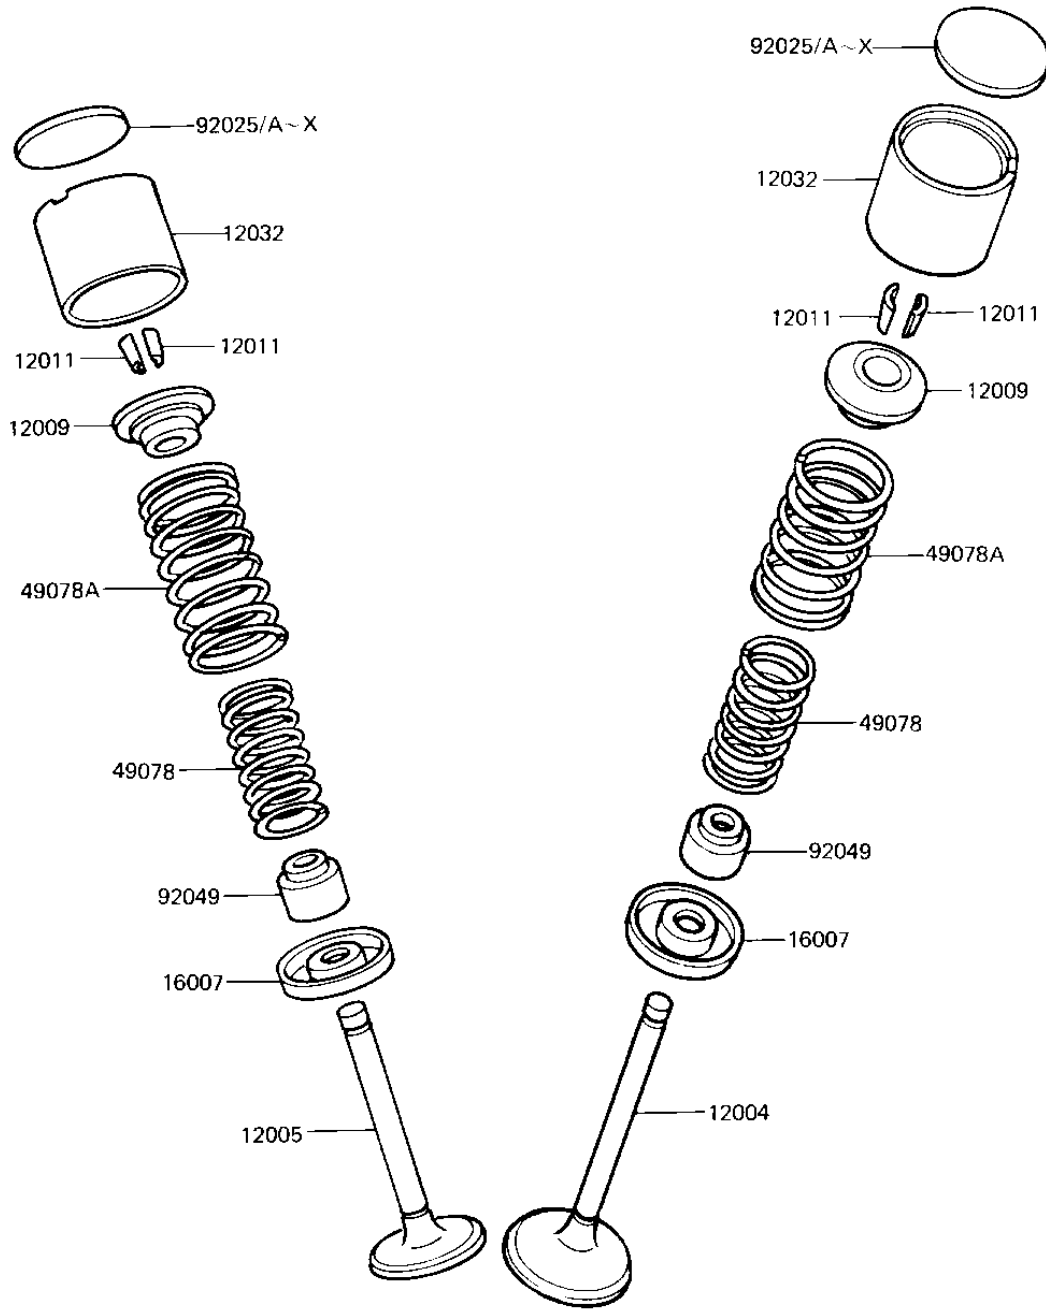

1982 KZ1300-A4 PARTS DIAGRAM

VALVES

E1210-0014