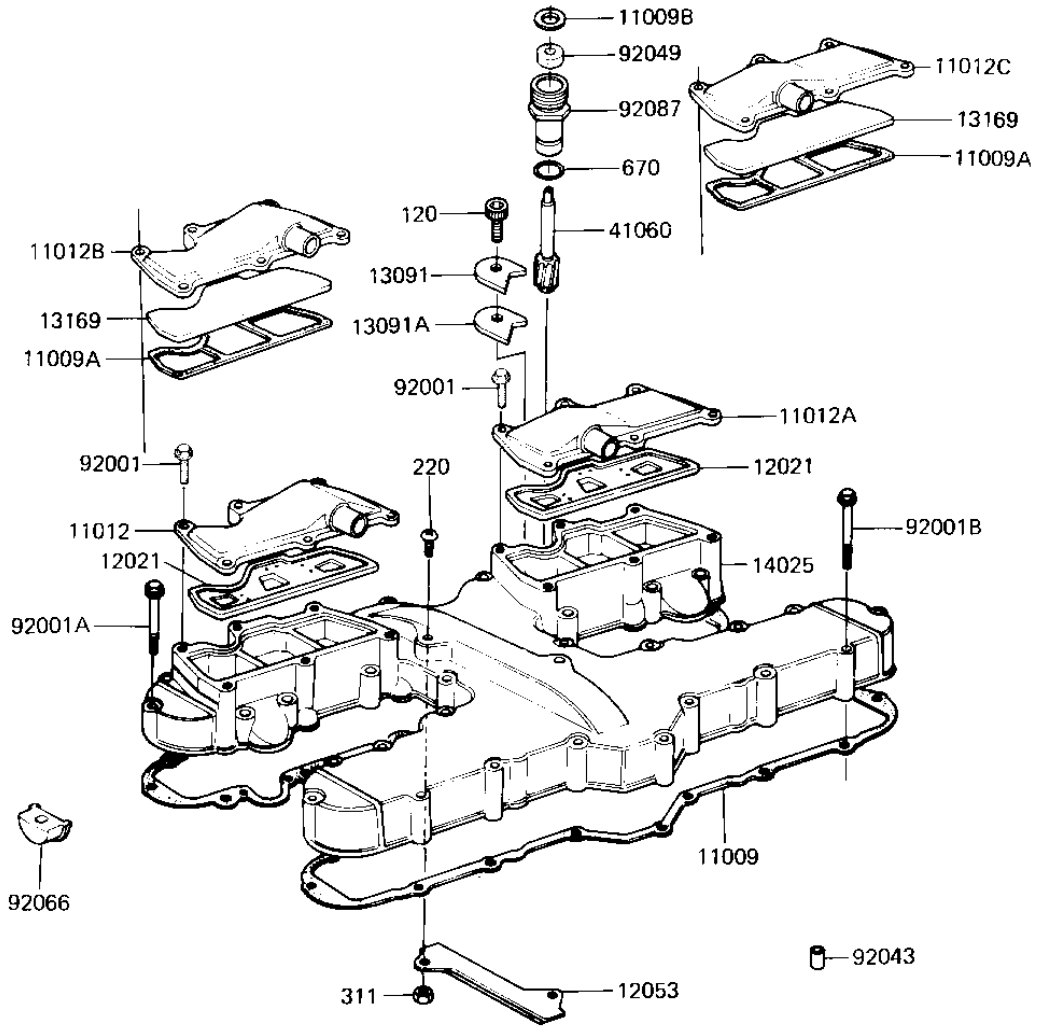

# 1982 KZ1300-A4 PARTS DIAGRAM

## CYLINDER HEAD COVER

E1112-0034

## CYLINDER HEAD COVER

ITEM NAME	PART NUMBER	QUANTITY
GASKET,CYL HEAD COVER (Ref # 11009)	11009-1095	1
GASKET (Canada) (Ref # 11009A)	11009-1170	2
GASKET,TACHOMETER GER (Ref # 11009B)	92065-103	1
CAP,L.H,REED VALVE (Ref # 11012)	11012-1057	1
CAP,R.H,REED VALVE (Ref # 11012A)	11012-1058	1
CAP,L.H (Canada) (Ref # 11012B)	11012-1107	1
CAP,R.H (Canada) (Ref # 12021C)	11012-1108	1
VALVE ASSY,REED (Ref # 12021)	12021-1004	2
GUIDE,CHAIN,CAM (Ref # 12053)	12053-1026	1
HOLDER,TACHOMETER2.3T (Ref # 13091)	13091-1008	1
HOLDER,TACHOMETR,3.2T (Ref # 13091A)	13091-1009	1
PLATE (Canada) (Ref # 13169)	13169-1221	2
COVER,CYLINDER HEAD (Ref # 14025)	14025-1312	1
GEAR,TACHOMETER,10T (Ref # 41060)	13223-011	1
BOLT,HEX HEAD,6X20 (Ref # 92001)	92001-1100	12
BOLT,HEX HEAD,6X52 (Ref # 92001A)	92001-1192	4
BOLT,HEX HEAD,6X45 (Ref # 92001B)	92003-092	28
PIN-DOWEL (Ref # 92043)	92042-007	1
OIL SEAL (Ref # 92049)	92050-075	1
PLUG,CAMSHAFT (Ref # 92066)	92066-1030	4
GUIDE,TACHOMETER GEAR (Ref # 92087)	92087-010	1
BOLT,6X14 (Ref # 120)	120P0614	1
SCREW PAN HEAD 6X16 (Ref # 220)	220B0616	2
NUT 6MM (Ref # 311)	311B0600	2
"O" RING,10MM (Ref # 670)	670D1510	1