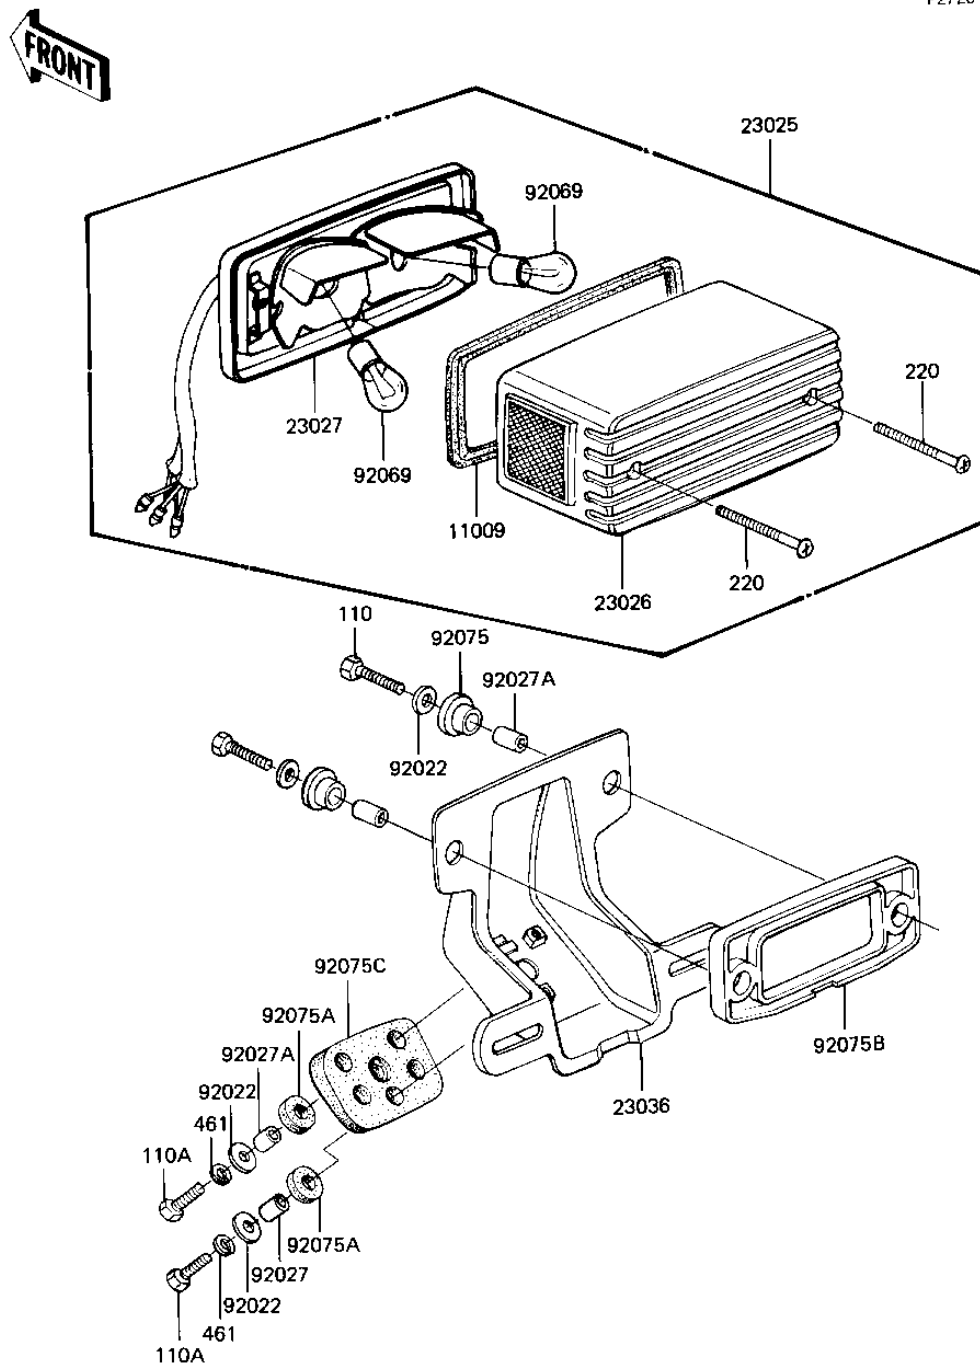

1982 Spectre PARTS DIAGRAM

TAILLIGHT

F2720-0011

1982 Spectre PARTS LIST

TAILLIGHT

ITEM NAME	PART NUMBER	QUANTITY
GASKET,TAIL LAMP (Ref # 11009)	11009-1221	1
LAMP-TAIL,BLACK (Ref # 23025)	23025-1038	1
LENS,TAIL LAMP (Ref # 23026)	23026-1021	1
BODY-COMP-TAIL LAMP,B (Ref # 23027)	23027-1025	1
BRACKET-TAIL LAMP,BLA (Ref # 23036)	23036-1046	1
WASHER 6.5X20X1.6T (Ref # 92022)	92022-125	5
COLLAR 6.8X10X14.5 (Ref # 92027)	92027-156	1
COLLAR (Ref # 92027A)	92027-169	4
BULB,12V 32/3CP (Ref # 92069)	92069-059	2
DAMPER RUBBER (Ref # 92075)	92075-1092	2
DAMPER RUBBER,RR FEND (Ref # 92075A)	92075-121	3
DAMPER (Ref # 92075B)	92075-1282	1
DAMPER (Ref # 92075C)	92075-1283	1
BOLT 6X22 (Ref # 110)	112B0622	2
BOLT-UPSET (Ref # 110A)	112G0625	3
SCREW-PAN-CROS (Ref # 220)	220C0465	2
WASHER SPRING 6MM (Ref # 461)	461F0600	3