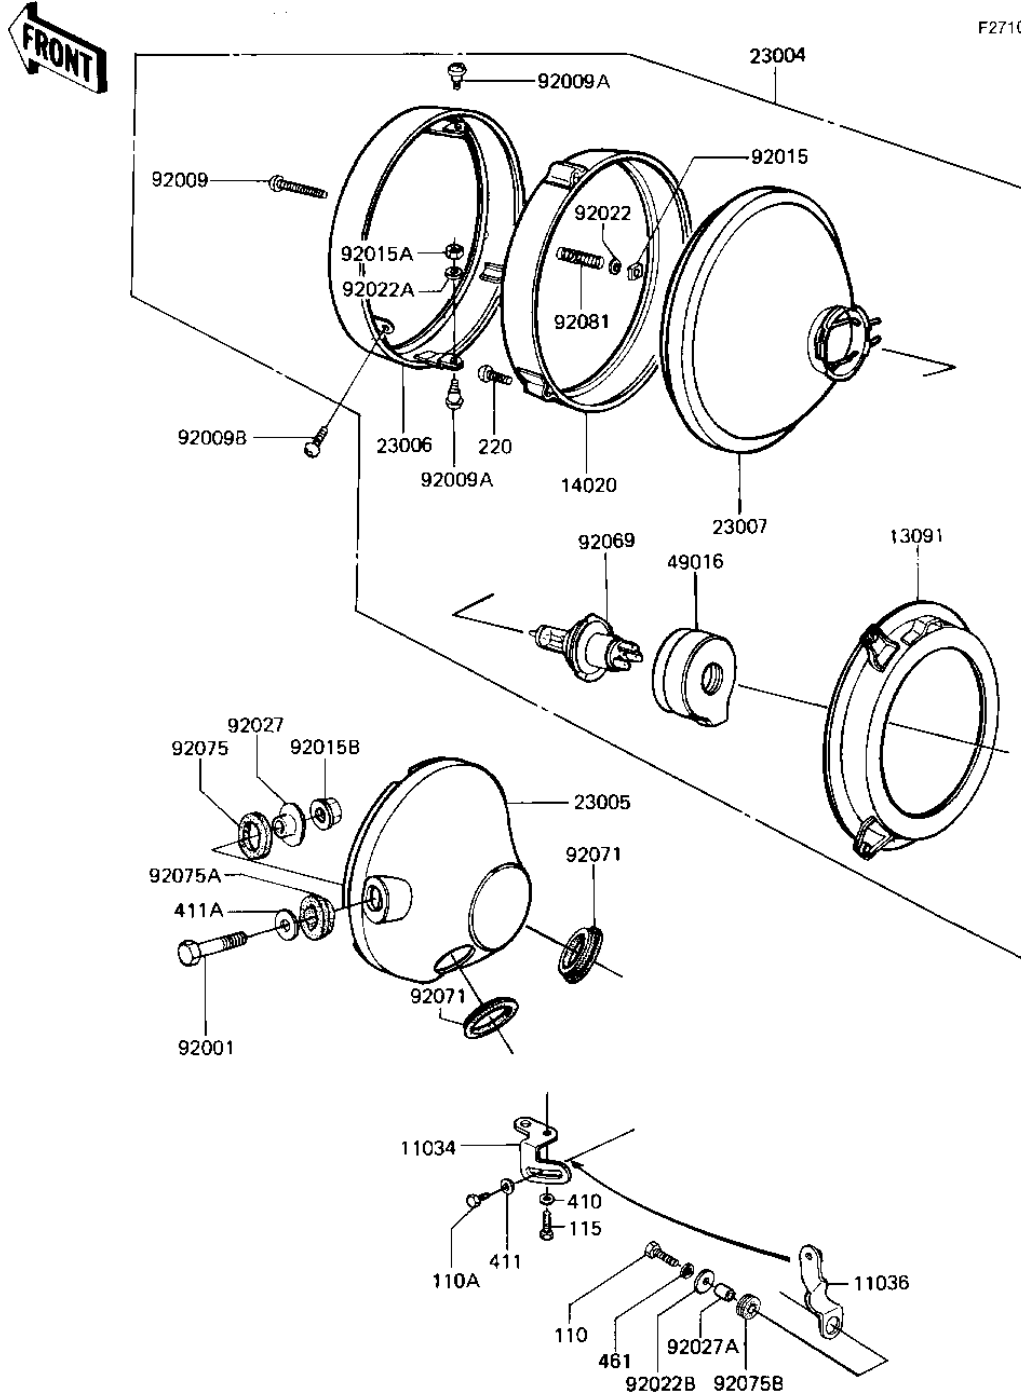

# 1982 Spectre PARTS DIAGRAM

HEADLIGHT (KZ1100-D1)

F2710-0142

# 1982 Spectre PARTS LIST

## HEADLIGHT (KZ1100-D1)

ITEM NAME	PART NUMBER	QUANTITY
BRACKET, (Ref # 11034)	11034-1792	1
BRACKET-A,HEAD LAMP,B (Ref # 11036)	11036-1468	1
RING,HEAD LAMP MOUNT (Ref # 13091)	23074-001	1
RING,HEAD LAMP MOUNT (Ref # 14020)	23072-001	1
LAMP-HEAD (Ref # 23004)	23004-1066	1
BODY-HEAD LAMP,EBONY (Ref # 23005)	23005-1015-8G	1
RIM-LAMP,BLACK (Ref # 23006)	23006-1015	1
LENS UNIT,HEAD LAMP (Ref # 23007)	23007-1009	1
DUST COVER (Ref # 49016)	49016-1016	1
BOLT,10MM (Ref # 92001)	92007-024	2
SCREW FORCUS ADJUST (Ref # 92009)	23019-021	1
SCREW-PAN HEAD,5X12 (Ref # 92009A)	23019-023	2
SCREW,SPECIAL,5X14,BL (Ref # 92009B)	92009-1149	2
NUT,4MM (Ref # 92015)	23020-018	1
NUT,HEAD LAMP RIM FIT (Ref # 92015A)	23020-023	2
NUT,FLANGED,10MM (Ref # 92015B)	92015-1428	2
WASHER (Ref # 92022)	23021-004	1
WASHER-PLAIN,5MM (Ref # 92022A)	23021-012	2
WASHER 6.5X20X1.6T (Ref # 92022B)	92022-125	1
COLLAR,HEAD LIGHT (Ref # 92027)	23052-011	2
COLLAR,REAR FENDER (Ref # 92027A)	92027-162	1
BULB,12V-60/55W (Ref # 92069)	92069-1002	1
GROMMET (Ref # 92071)	92071-1008	2
DAMPER RUBBER (Ref # 92075)	23066-021	2
DAMPER RUBBER (Ref # 92075A)	23066-022	2
DAMPER RUBBER,RR FENR (Ref # 92075B)	92075-209	1
SPRING FOCUS ADJUST (Ref # 92081)	23014-005	1
BOLT-UPSET (Ref # 110)	112G0625	1
BOLT, 6X14, BLACK (Ref # 110A)	112C0614	1

# 1982 Spectre PARTS LIST

HEADLIGHT (KZ1100-D1)

ITEM NAME	PART NUMBER	QUANTITY
BOLT-SMALL,8X16,BLACK (Ref # 115)	115C0816	1
SCREW PAN HEAD 3X12 (Ref # 220)	220B0312	2
WASHER,PLAIN,8MM (Ref # 410)	92022-1554	1
WASHER PLAIN (Ref # 411)	411F0600	1
WASHER-PLAIN,10MM (Ref # 411A)	411D1000	2
WASHER SPRING 6MM (Ref # 461)	461F0600	1