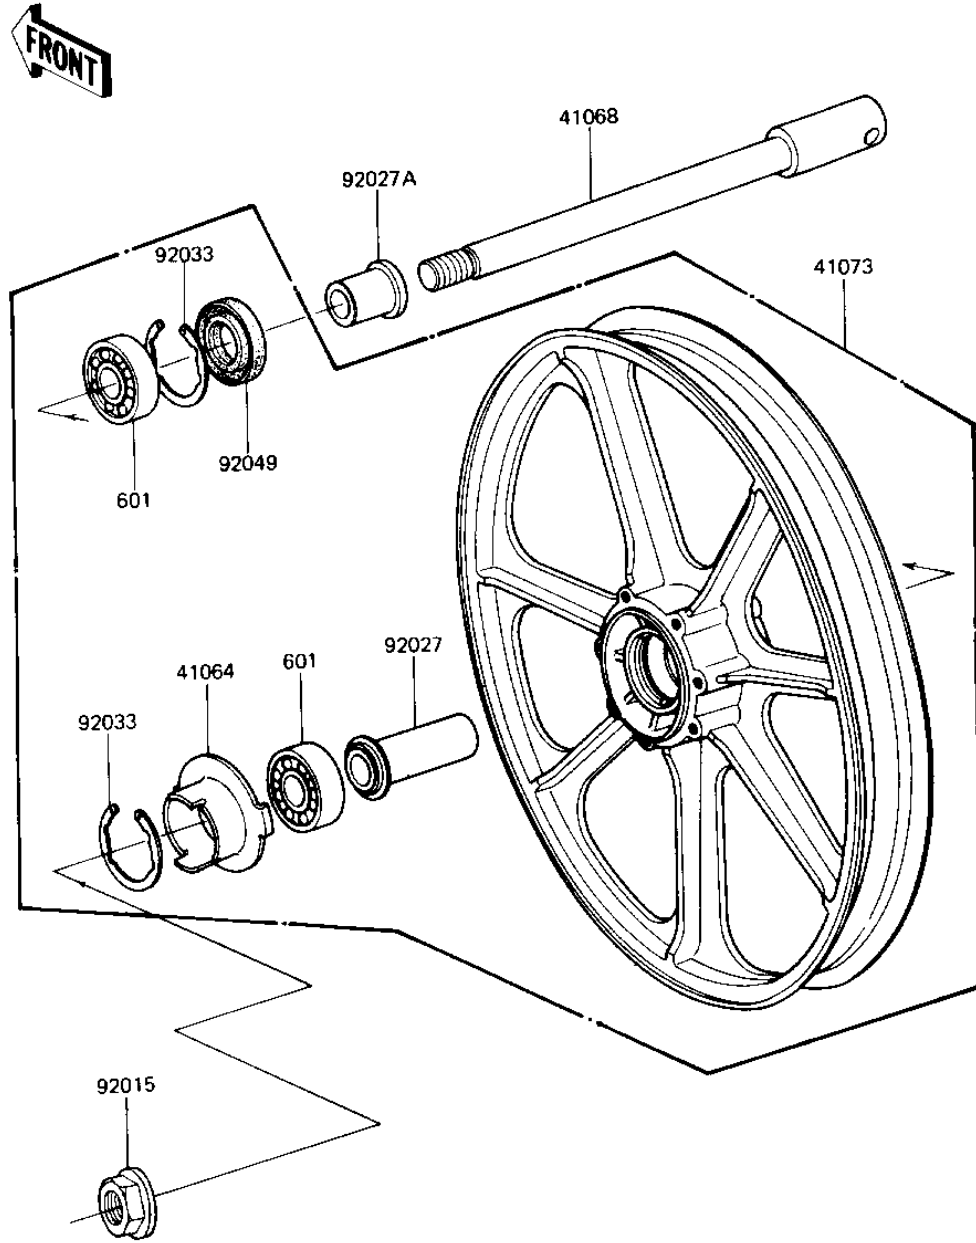

# 1982 Spectre PARTS DIAGRAM

FRONT WHEEL/HUB (KZ1100-D1)

F2230-0011

# 1982 Spectre PARTS LIST

FRONT WHEEL/HUB (KZ1100-D1)

ITEM NAME	PART NUMBER	QUANTITY
RECEIVER-SPEEDOMETER (Ref # 41064)	41064-1008	1
AXLE,FRONT,L=204M/M (Ref # 41068)	41068-1009	1
WHEEL-ASSY,FR,SOLID,G (Ref # 41073)	41073-1129-F6	1
NUT,14MM (Ref # 92015)	92015-1407	1
COLLAR,FR HUB L=55M/M (Ref # 92027)	92027-1223	1
COLLAR,FR AXLE L=30MM (Ref # 92027A)	92027-1225	1
CIRCLIP,42MM (Ref # 92033)	92033-1041	2
OIL SEAL,AG1144AO (Ref # 92049)	92049-1058	1
BEARING BALL #6302Z (Ref # 601)	601B6302Z	2