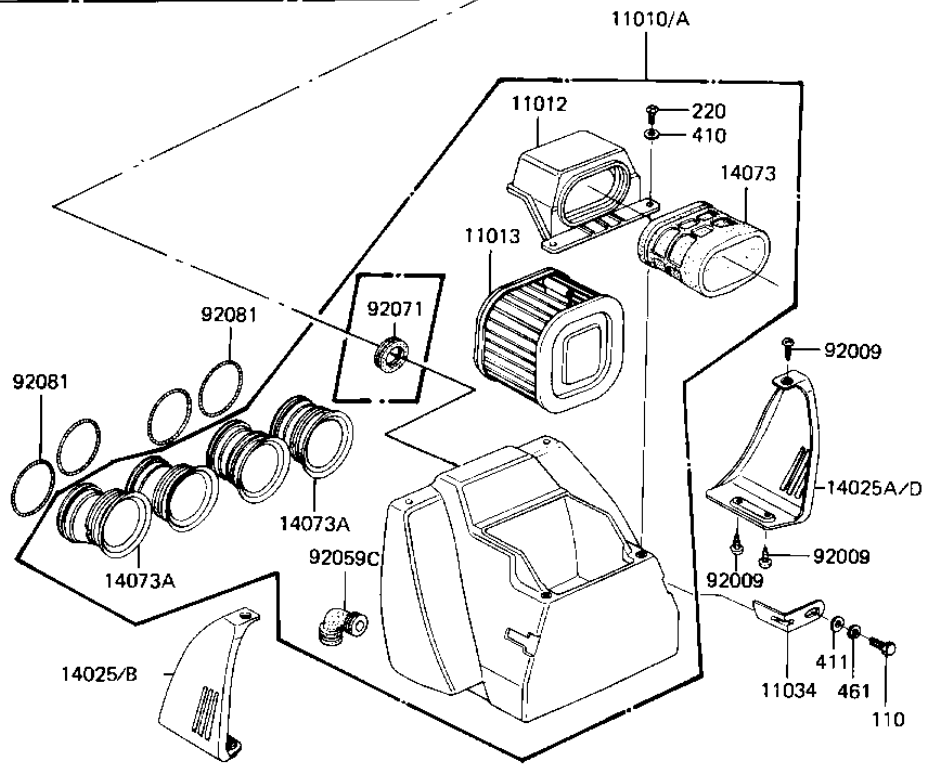

# 1982 Spectre PARTS DIAGRAM

AIR CLEANER

E1130-0100

# 1982 Spectre PARTS LIST

## AIR CLEANER

ITEM NAME	PART NUMBER	QUANTITY
FILTER-ASSY-AIR (Canada) (Ref # 11010)	11010-1115	1
FILTER-ASSY-AIR (Ref # 11010A)	11010-1143	1
CAP,AIR FILTER (Ref # 11012)	11012-1167	1
ELEMENT,AIR CLNR (Ref # 11013)	11013-1037	1
BRACKET,AIR CLEANER (Ref # 11034)	32070-038	2
COVER,AIR FILTER,LH,B (Ref # 14025)	14025-1507	1
COVER,AIR FILTER,RH,B (Ref # 14025A)	14025-1508	1
DUCT,AIR FILTER,INTAK (Ref # 14073)	14073-1049	1
DUCT,AIR FILTER,OUTLE (Ref # 14073A)	14073-1055	4
VALVE ASSY,AIR SWITCH (Ref # 16126)	16126-1014	1
SILENCER (Ref # 39162)	39162-1003	1
FITTING,TUBE (Ref # 92005)	92005-1017	1
SCREW,TAPPING,5X12,BL (Ref # 92009)	92009-1138	6
CLAMP-PIPE (Ref # 92037)	92037-072	6
CLAMP (Ref # 92037A)	92037-1076	1
CLAMP,BREATHER TUBE (Ref # 92037B)	92037-213	4
TUBE,VACUUM,LONG (Ref # 92059)	92059-1162	2
TUBE,VACUUM,LONG (Ref # 92059A)	92059-1162	1
TUBE,14X20X89 (Ref # 92059B)	92059-1155	2
TUBE,AIR FILTER BLEED (Ref # 92059C)	92059-1170	1
TUBE,14X20X340 (Ref # 92059D)	92059-1171	1
GROMMET,AIR FILTER (Ref # 92071)	92071-1042	1
SPRING,COIL,BLACK (Ref # 92081)	92081-1457	4
BOLT-UPSET,6X12 (Ref # 110)	112G0612	2
SCREW PAN HEAD 6X12 (Ref # 220)	220B0612	2
WASHER PLAIN 6MM (Ref # 410)	410B0600	2
WASHER PLAIN 6MM (Ref # 411)	411B0600	2
WASHER SPRING 6MM (Ref # 461)	461F0600	2