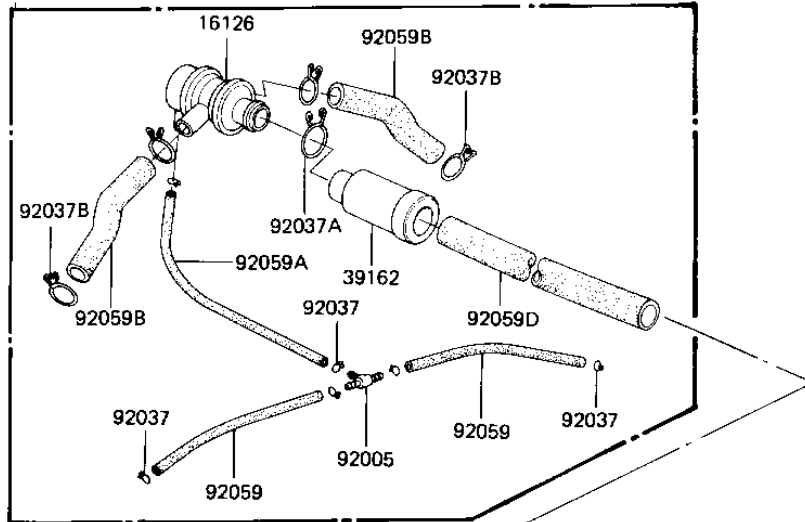

# 1982 Spectre PARTS DIAGRAM

AIR CLEANER

E1130-0100

# 1982 Spectre PARTS LIST

## AIR CLEANER

ITEM NAME	PART NUMBER	QUANTITY
FILTER-ASSY-AIR (Canada) (Ref # 11010)	11010-1115	1
FILTER-ASSY-AIR (Ref # 11010A)	11010-1143	1
CAP,AIR FILTER (Ref # 11012)	11012-1167	1
ELEMENT,AIR CLNR (Ref # 11013)	11013-1037	1
BRACKET,AIR CLEANER (Ref # 11034)	32070-038	2
COVER,AIR FILTER,LH,B (Ref # 14025)	14025-1507	1
COVER,AIR FILTER,RH,B (Ref # 14025A)	14025-1508	1
DUCT,AIR FILTER,INTAK (Ref # 14073)	14073-1049	1
DUCT,AIR FILTER,OUTLE (Ref # 14073A)	14073-1055	4
VALVE ASSY,AIR SWITCH (Ref # 16126)	16126-1014	1
SILENCER (Ref # 39162)	39162-1003	1
FITTING,TUBE (Ref # 92005)	92005-1017	1
SCREW,TAPPING,5X12,BL (Ref # 92009)	92009-1138	6
CLAMP-PIPE (Ref # 92037)	92037-072	6
CLAMP (Ref # 92037A)	92037-1076	1
CLAMP,BREATHER TUBE (Ref # 92037B)	92037-213	4
TUBE,VACUUM,LONG (Ref # 92059)	92059-1162	2
TUBE,VACUUM,LONG (Ref # 92059A)	92059-1162	1
TUBE,14X20X89 (Ref # 92059B)	92059-1155	2
TUBE,AIR FILTER BLEED (Ref # 92059C)	92059-1170	1
TUBE,14X20X340 (Ref # 92059D)	92059-1171	1
GROMMET,AIR FILTER (Ref # 92071)	92071-1042	1
SPRING,COIL,BLACK (Ref # 92081)	92081-1457	4
BOLT-UPSET,6X12 (Ref # 110)	112G0612	2
SCREW PAN HEAD 6X12 (Ref # 220)	220B0612	2
WASHER PLAIN 6MM (Ref # 410)	410B0600	2
WASHER PLAIN 6MM (Ref # 411)	411B0600	2
WASHER SPRING 6MM (Ref # 461)	461F0600	2