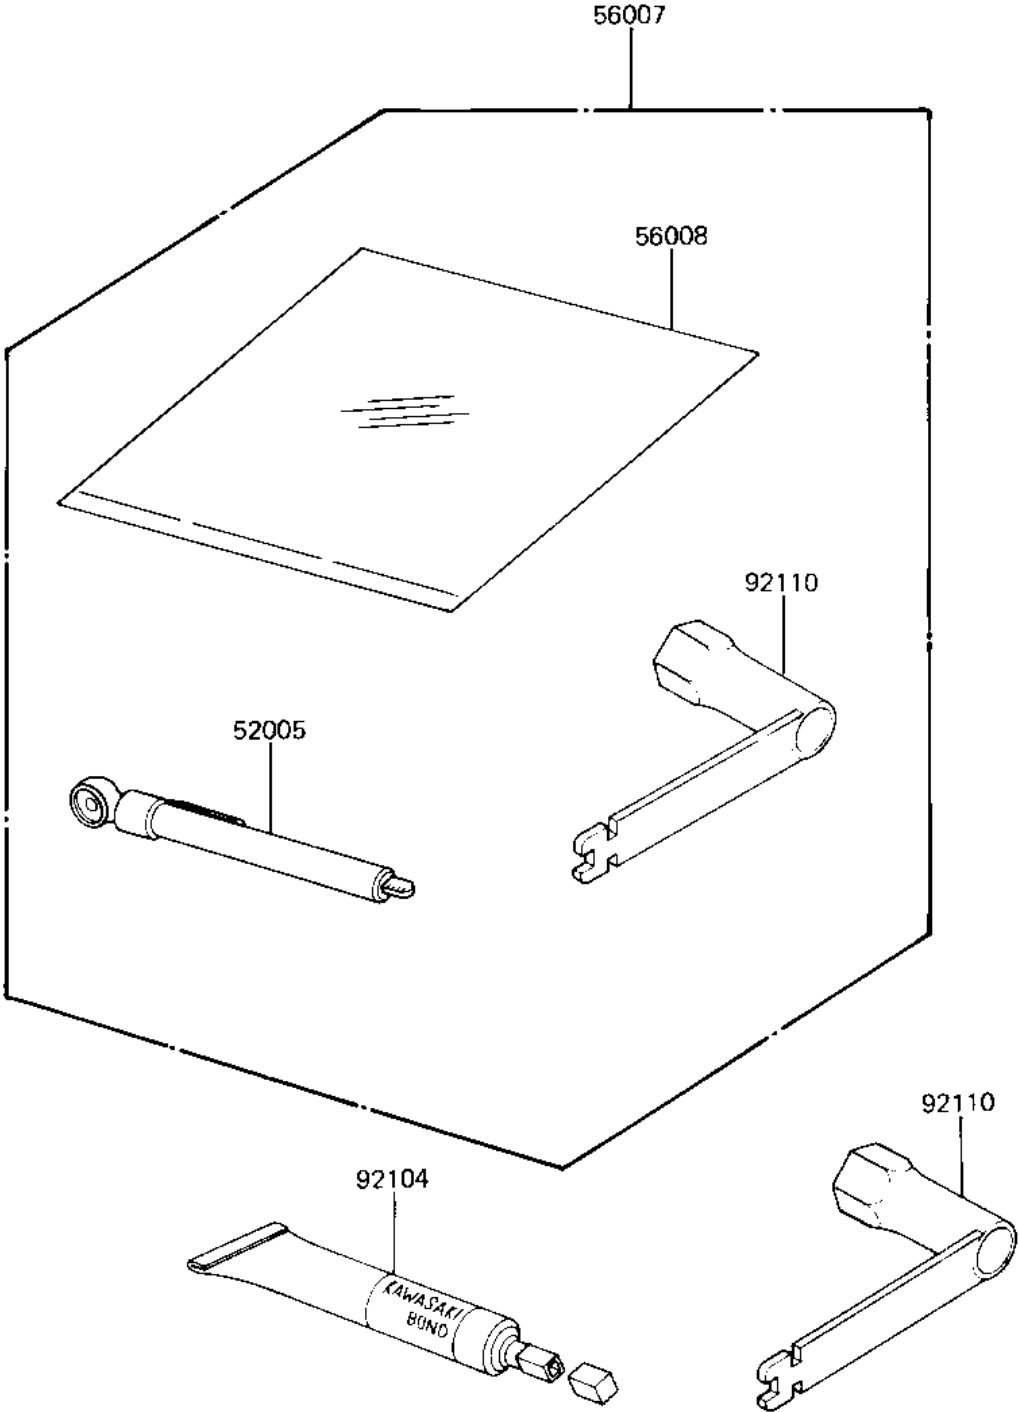

1983 KX125 PARTS DIAGRAM

OWNER TOOLS

F2810-0115

1983 KX125 PARTS LIST

OWNER TOOLS

ITEM NAME	PART NUMBER	QUANTITY
LIQUID GASKET (Ref # 92104)	92104-002	1
TOOL-WRENCH,BOX&SPOKE (Ref # 92110)	92110-1041	1