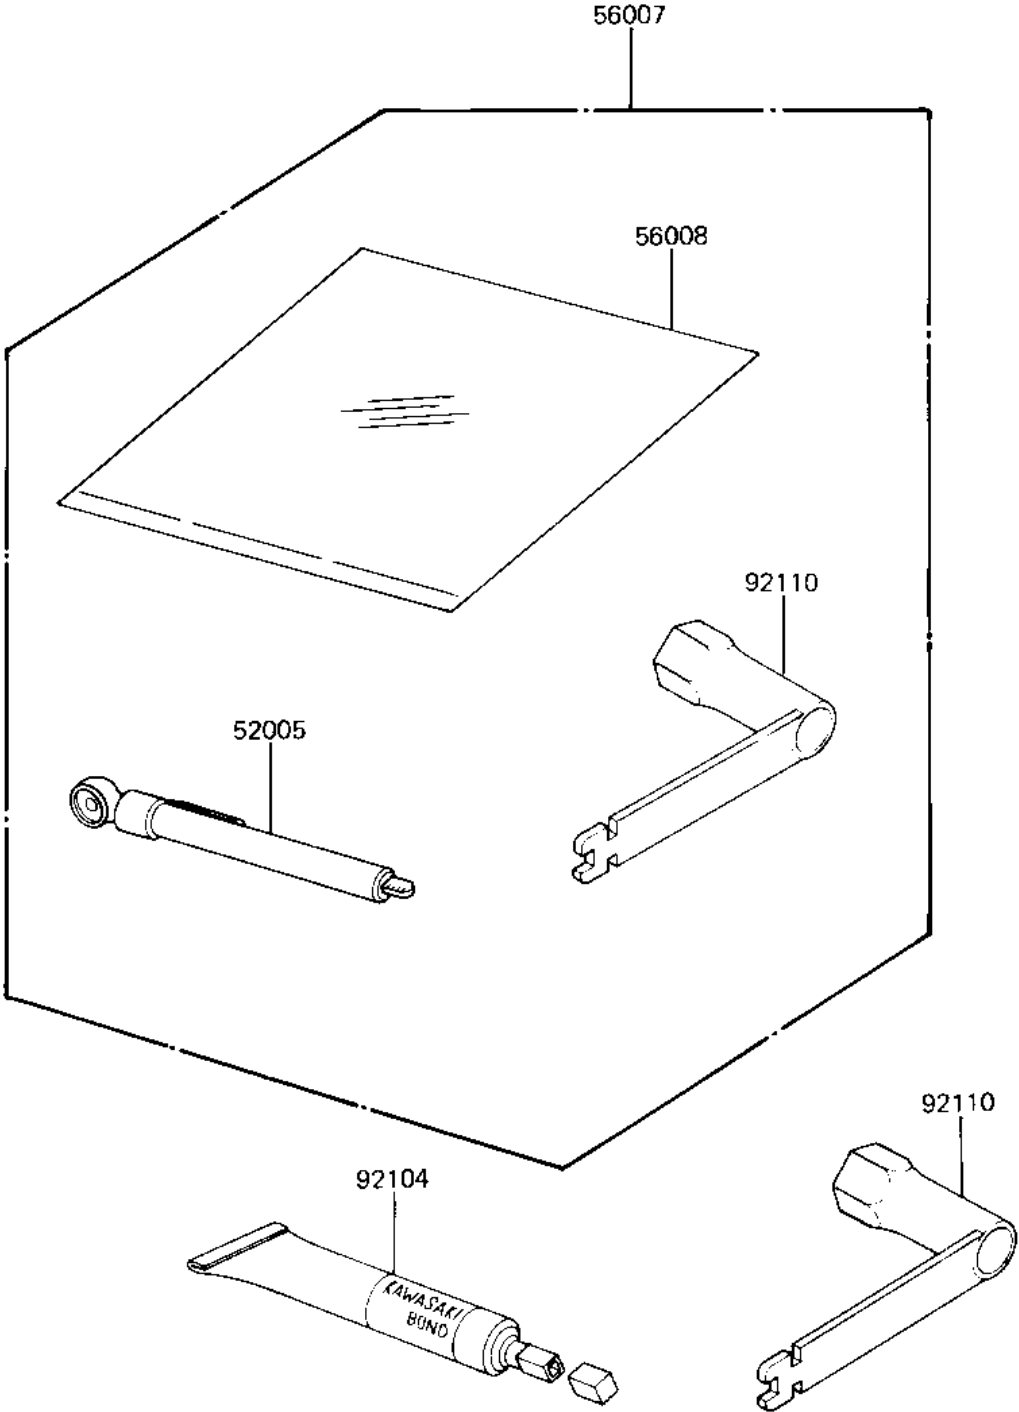

1982 KX125 PARTS DIAGRAM

OWNER TOOLS

F2810-0115

1982 KX125 PARTS LIST

OWNER TOOLS

ITEM NAME	PART NUMBER	QUANTITY
GAUGE,AIR (Ref # 52005)	52005-4002	1
TOOLKIT (Ref # 56007)	56007-1142	1
BAG (Ref # 56008)	56008-1018	1
LIQUID GASKET (Ref # 92104)	92104-002	1
TOOL-WRENCH,BOX&SPOKE (Ref # 92110)	92110-1041	1