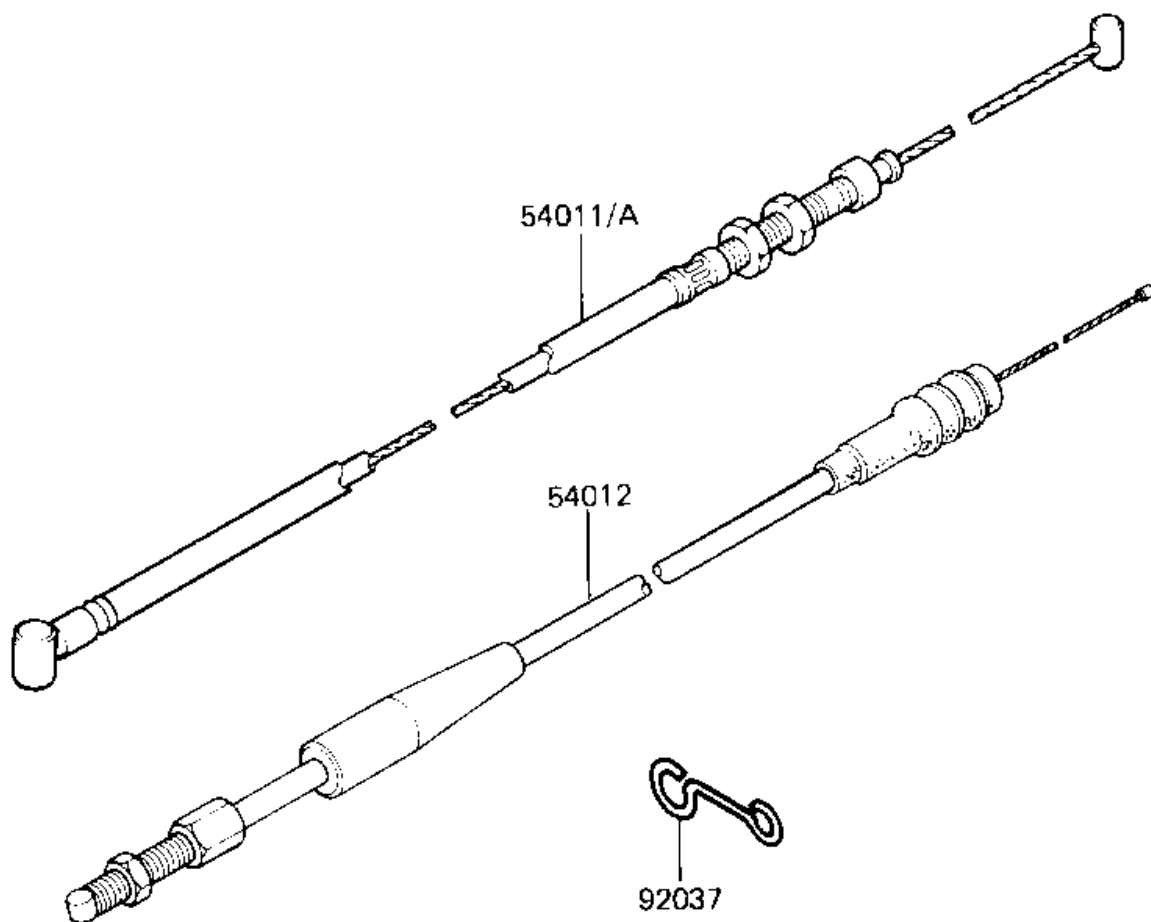

1983 KX125 PARTS DIAGRAM

CABLES

F2540-0100

1983 KX125 PARTS LIST

CABLES

ITEM NAME	PART NUMBER	QUANTITY
CABLE-CLUTCH (Ref # 54011A)	54011-1157	1
CABLE-THROTTLE (Ref # 54012)	54012-1119	1
CLAM,CABLE (Ref # 92037)	92037-1064	1