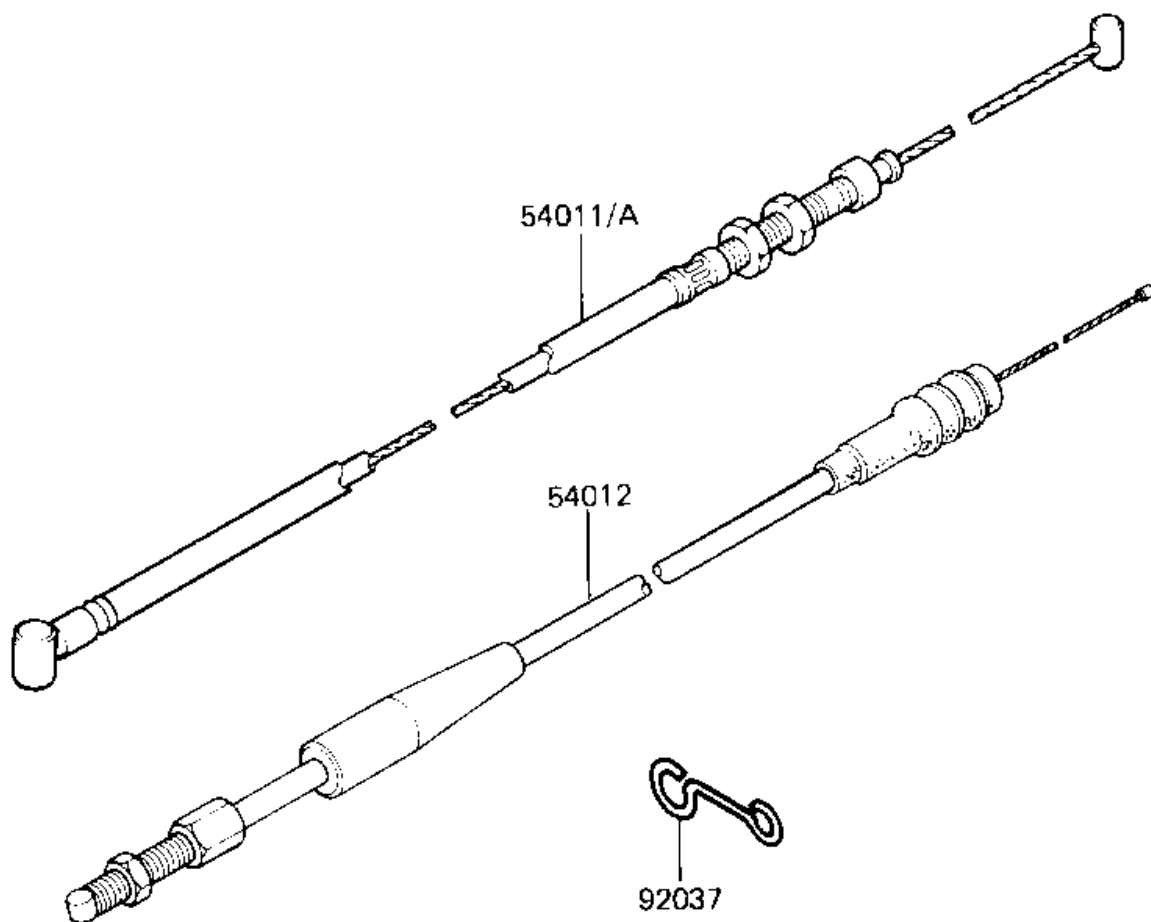

1982 KX125 PARTS DIAGRAM

CABLES

F2540-0100

1982 KX125 PARTS LIST

CABLES

ITEM NAME	PART NUMBER	QUANTITY
CABLE-CLUTCH (Ref # 54011)	54011-1086	1
CABLE-THROTTLE (Ref # 54012)	54012-1119	1
CLAM,CABLE (Ref # 92037)	92037-1064	1