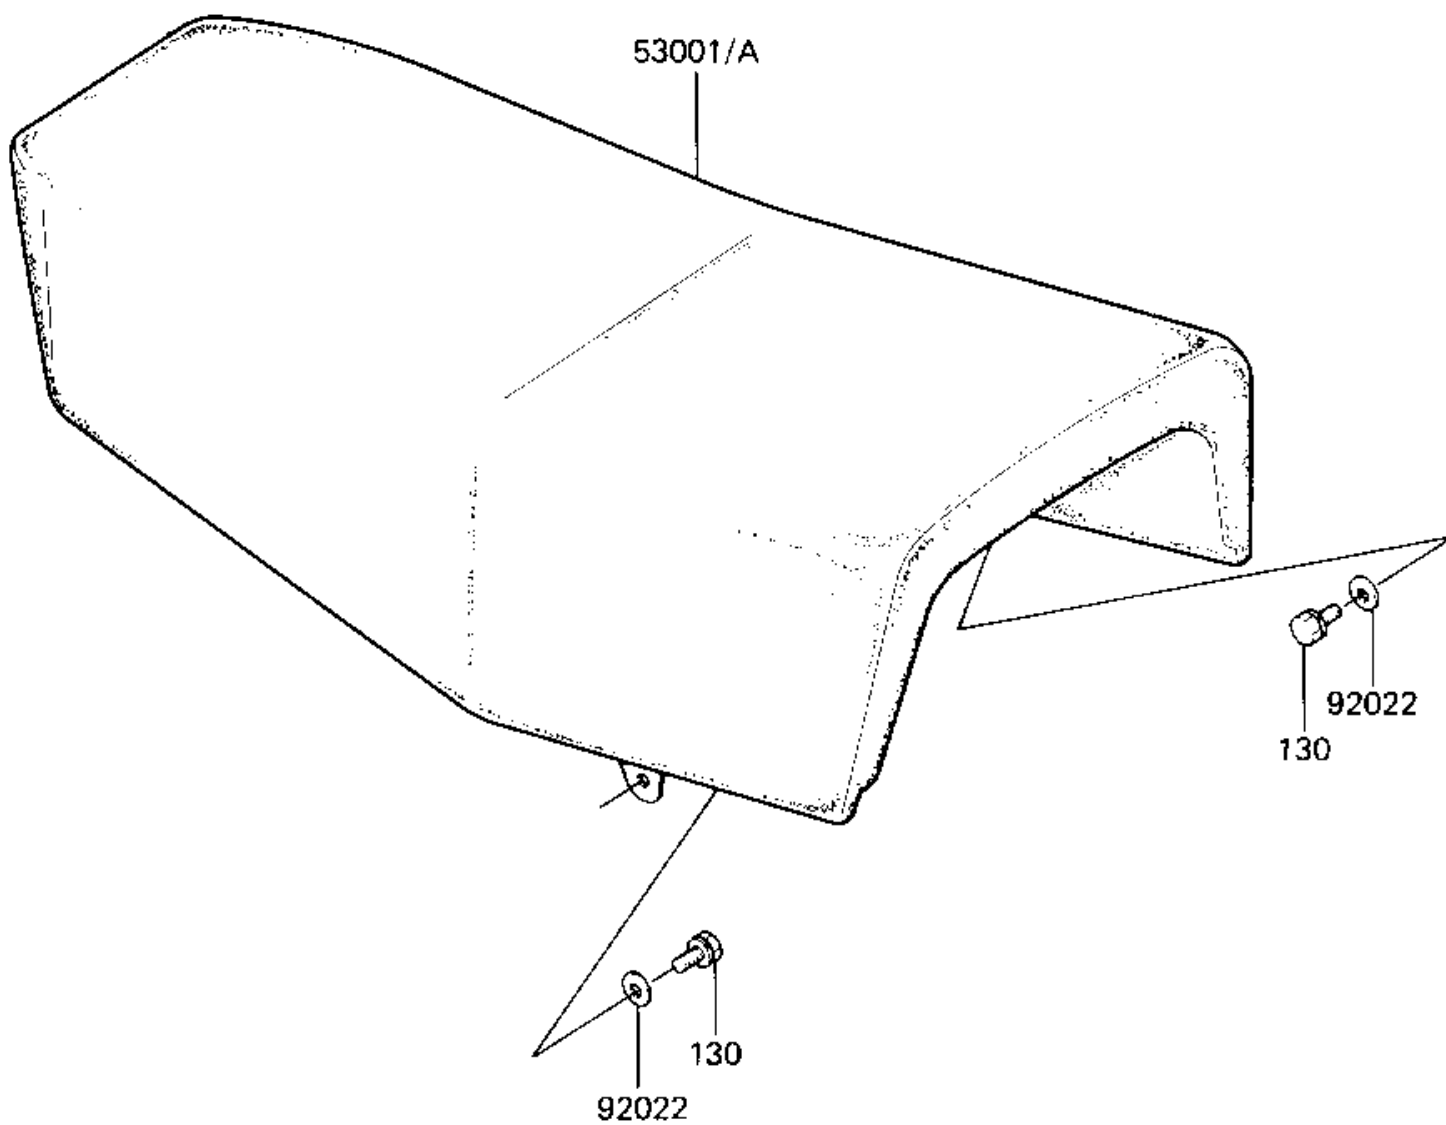

## 1983 KX125 PARTS DIAGRAM

SEAT

F2510-0105

## 1983 KX125 PARTS LIST

### SEAT

ITEM NAME	PART NUMBER	QUANTITY
SEAT-ASSY,"125" (Ref # 53001A)	53001-1282	1
WASHER 6.5X20X1.6T (Ref # 92022)	92022-125	1
BOLT,FLANGED,6X12 (Ref # 130)	130G0612	1