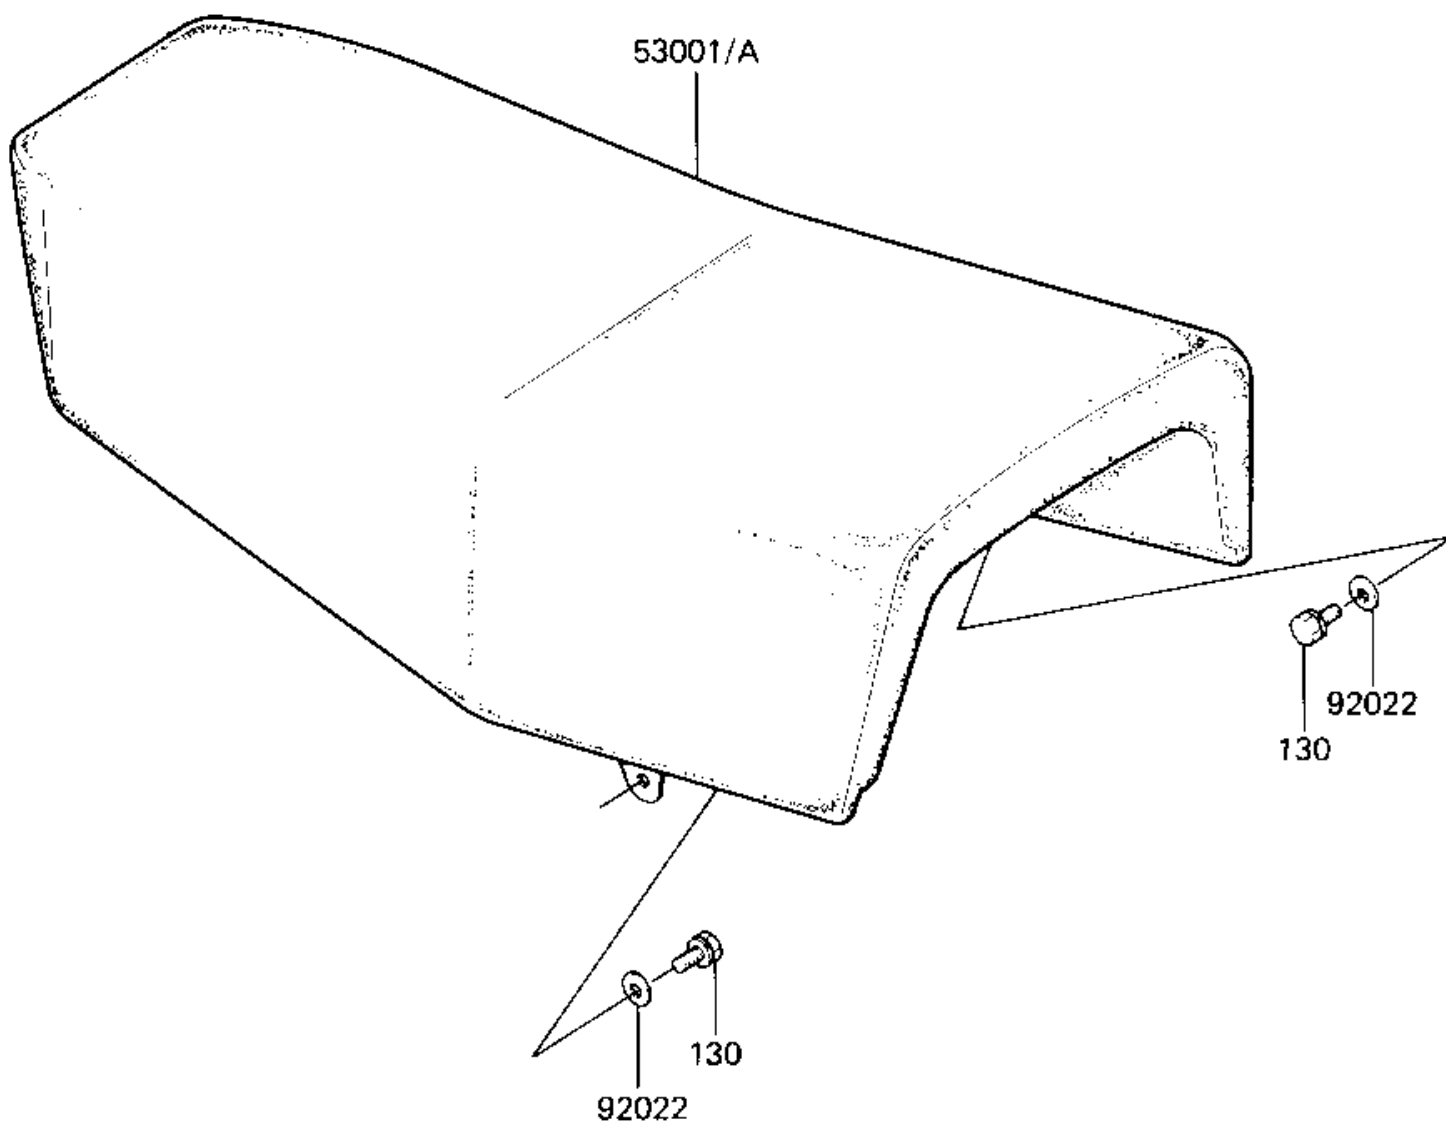

1982 KX125 PARTS DIAGRAM

SEAT

F2510-0105

1982 KX125 PARTS LIST

SEAT

ITEM NAME	PART NUMBER	QUANTITY
SEAT-ASSY (Ref # 53001)	53001-1195	1
WASHER 6.5X20X1.6T (Ref # 92022)	92022-125	1
BOLT,FLANGED,6X12 (Ref # 130)	130G0612	1