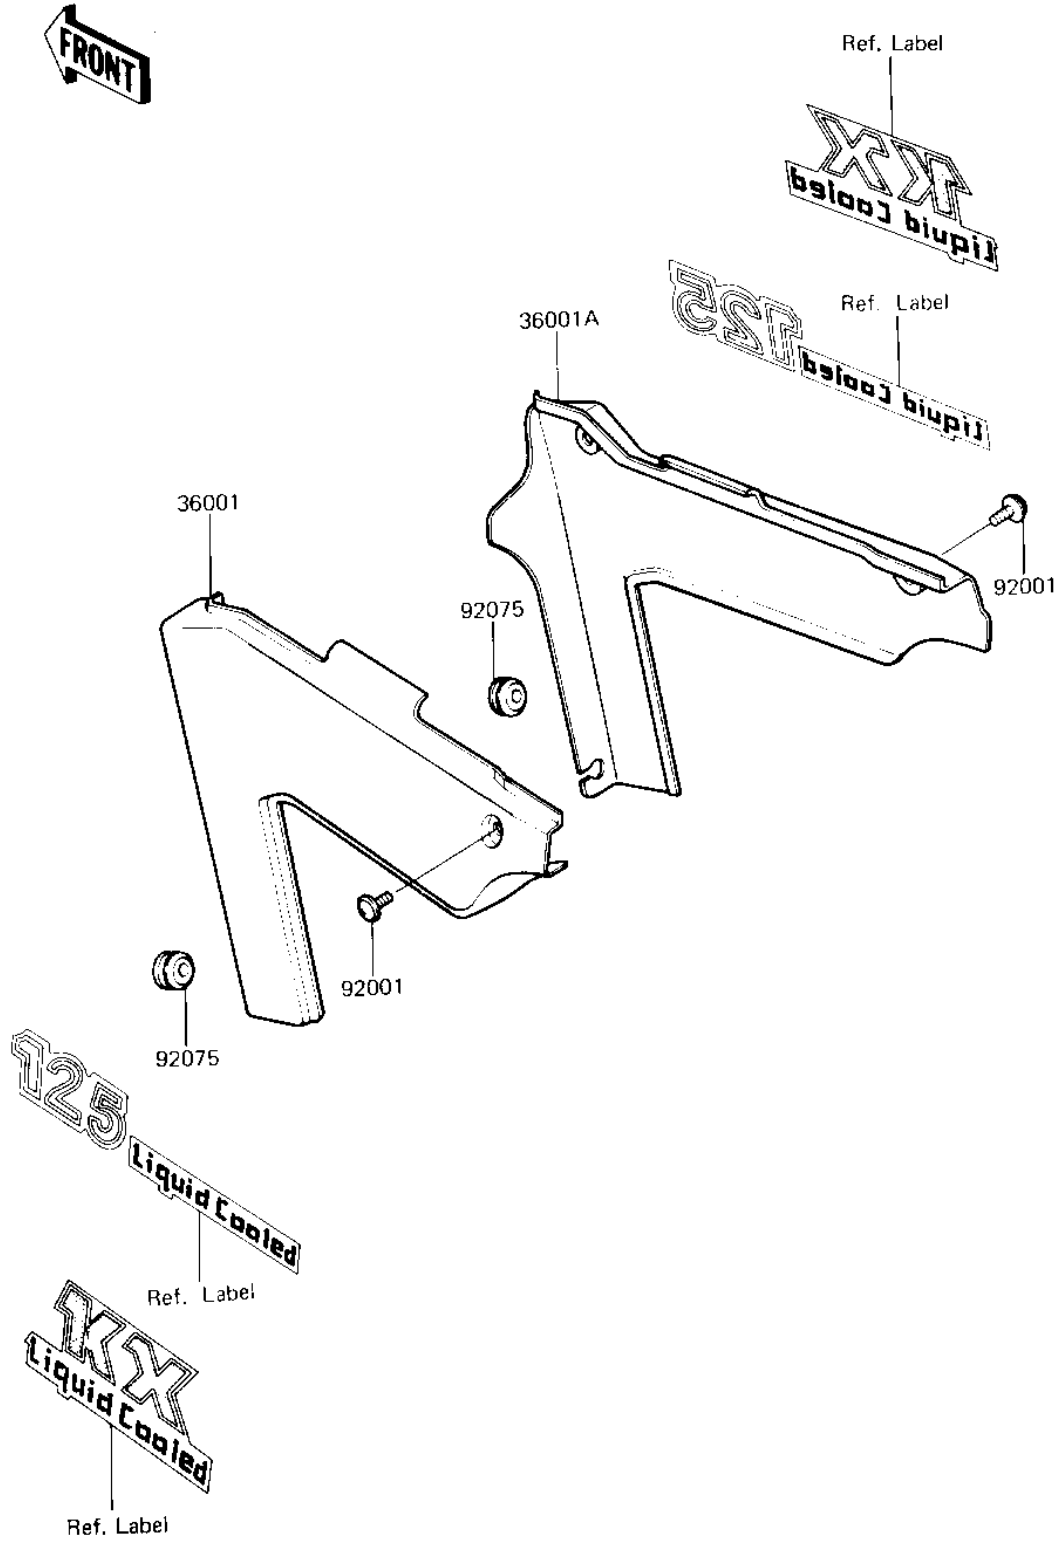

1983 KX125 PARTS DIAGRAM

SIDE COVERS

12610 0111

1983 KX125 PARTS LIST

SIDE COVERS

ITEM NAME	PART NUMBER	QUANTITY
COVER-SIDE,L.H L.GREE (Ref # 36001)	36001-1146-6W	1
COVER-SIDE,R.H L.GREE (Ref # 36001A)	36001-1147-6W	1
BOLT,6X10 (Ref # 92001)	92091-026	1
DAMPER,SIDE COVER (Ref # 92075)	92075-1067	1