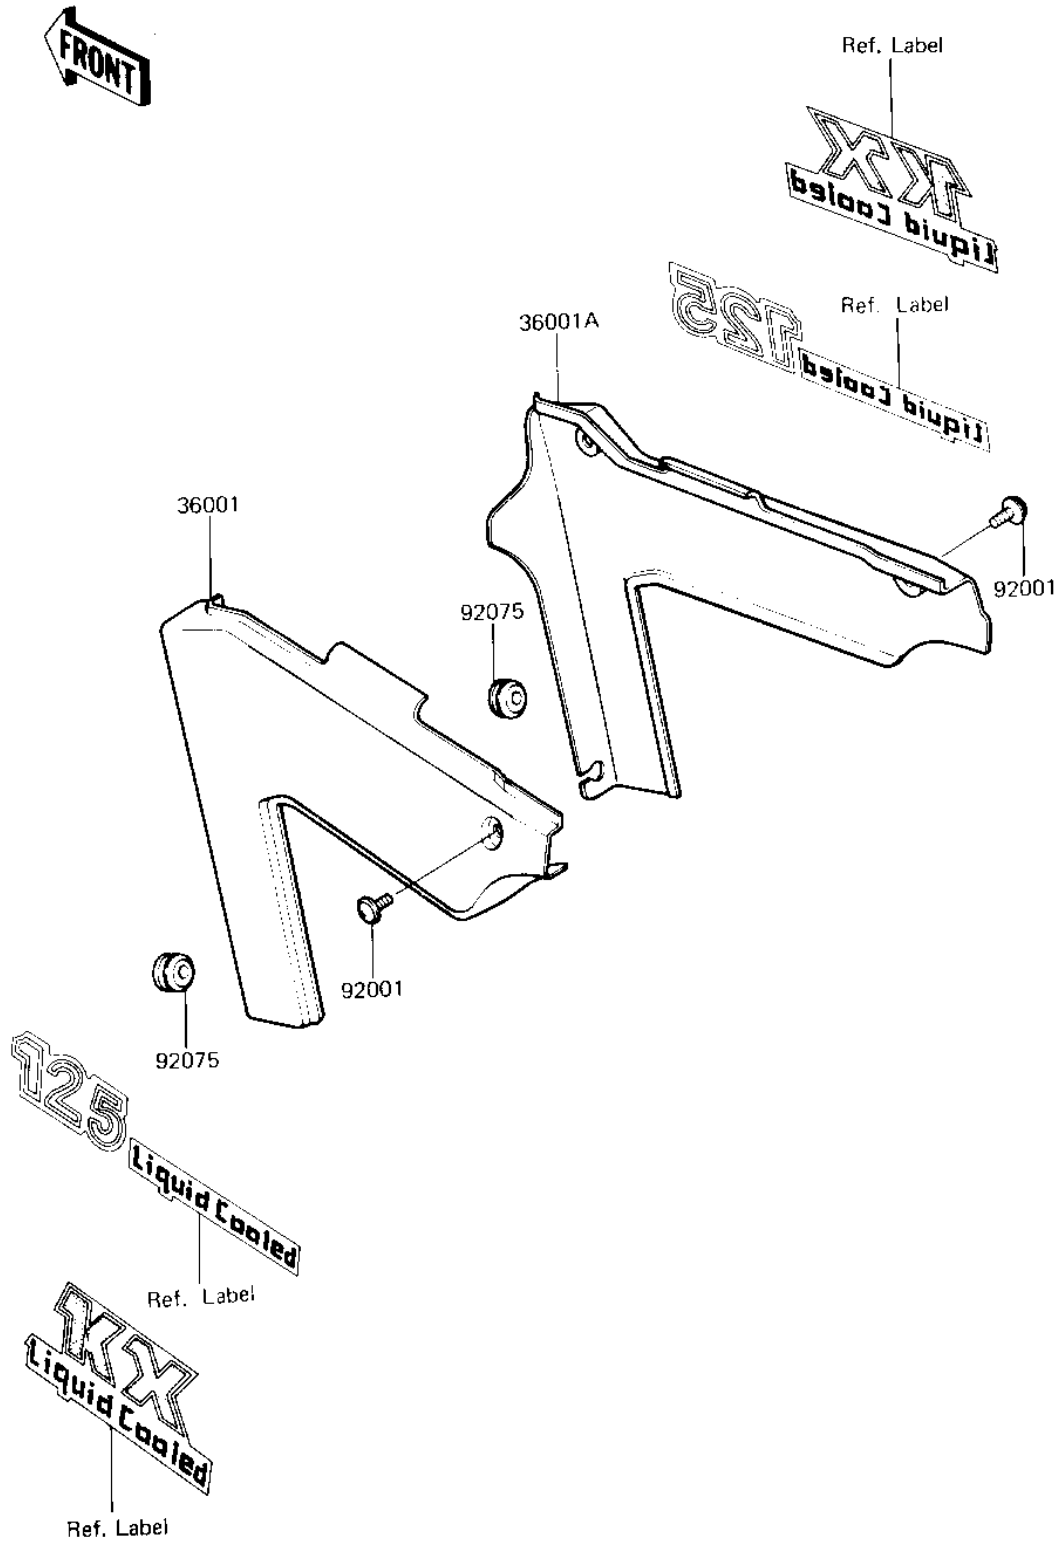

## 1982 KX125 PARTS DIAGRAM

### SIDE COVERS

12610 0111

## 1982 KX125 PARTS LIST

### SIDE COVERS

ITEM NAME	PART NUMBER	QUANTITY
COVER-SIDE,L.H L.GREE (Ref # 36001)	36001-1146-6W	1
COVER-SIDE,R.H L.GREE (Ref # 36001A)	36001-1147-6W	1
BOLT,6X10 (Ref # 92001)	92091-026	1
DAMPER,SIDE COVER (Ref # 92075)	92075-1067	1