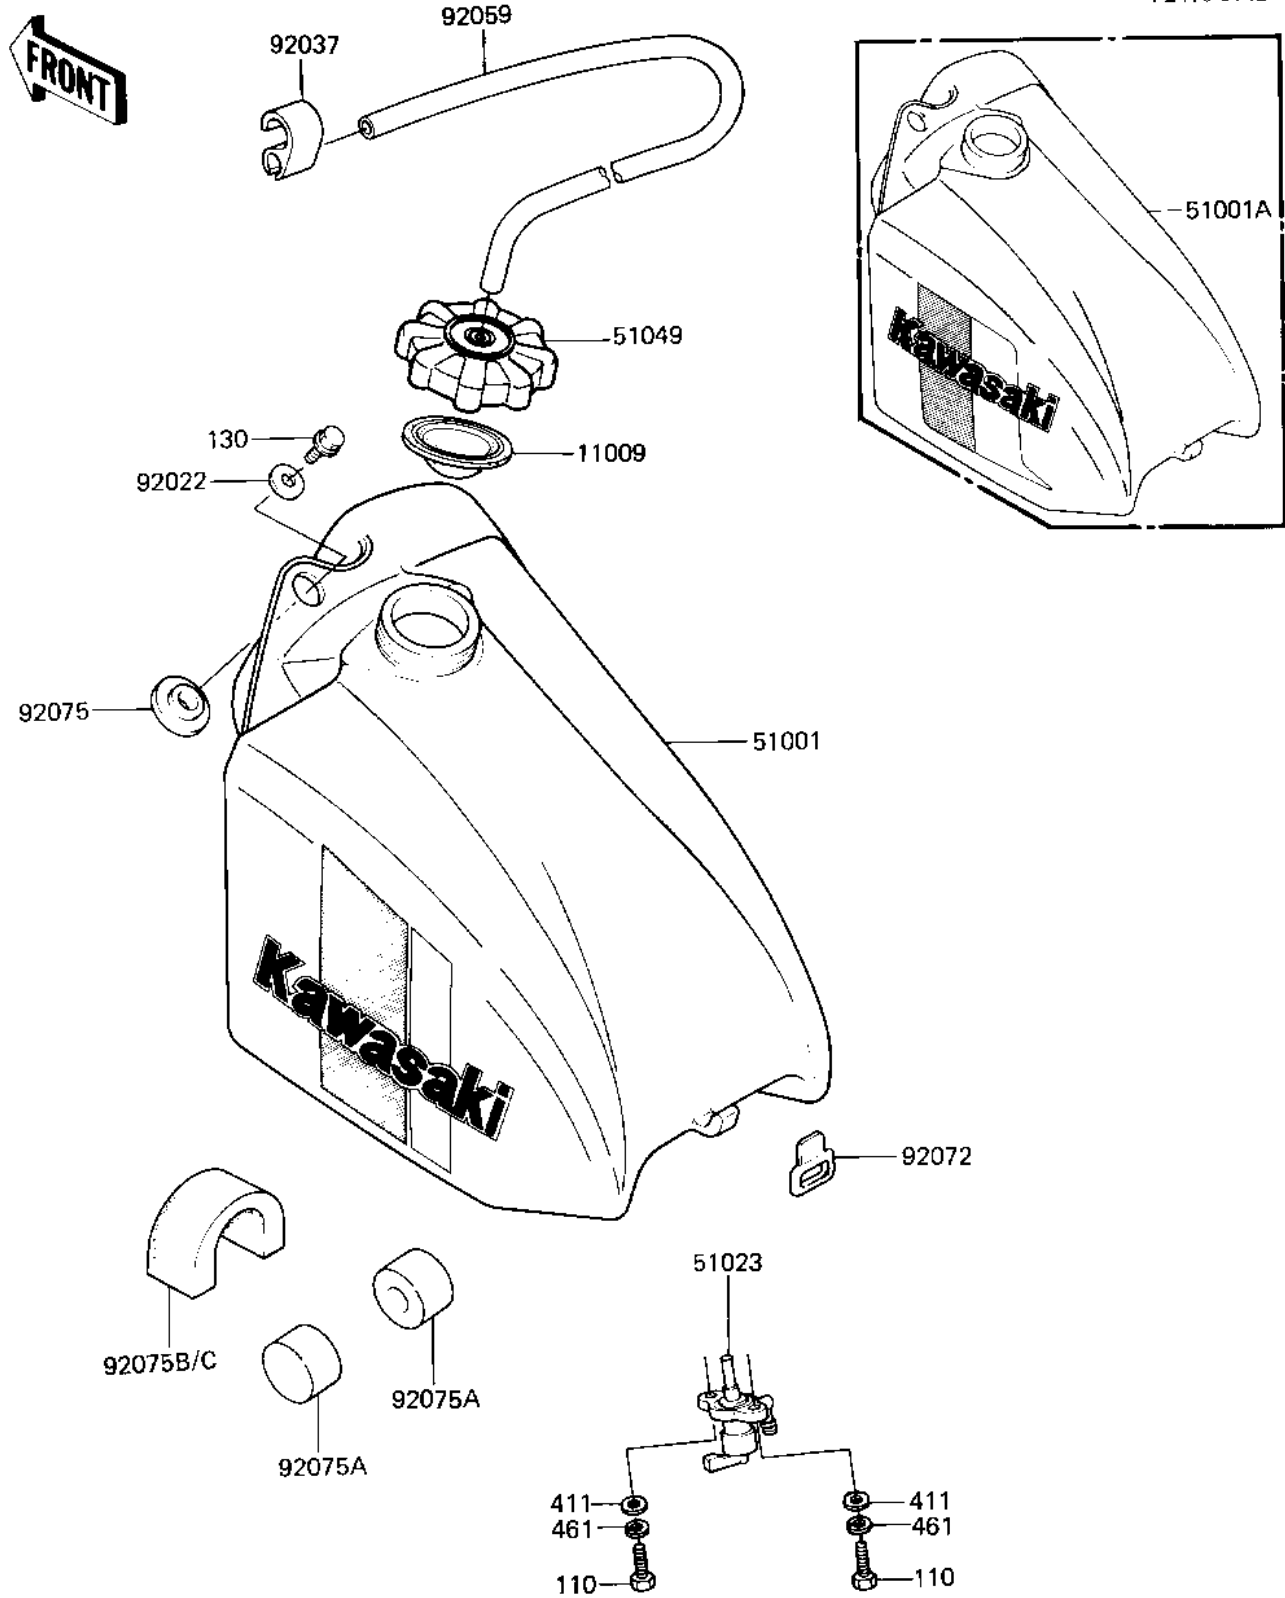

1983 KX125 PARTS DIAGRAM

FUEL TANK

F2410-0142

1983 KX125 PARTS LIST

FUEL TANK

ITEM NAME	PART NUMBER	QUANTITY
GASKET,FUEL TANK (Ref # 11009)	11009-1452	1
TANK-COMP-FUEL,L.GREEN (Ref # 51001A)	51001-5272-6W	1
TAP-ASSY-FUEL (Ref # 51023)	51023-1115	1
CAP-TANK,FUEL (Ref # 51049)	51049-1006	1
WASHER,7X28X1.6 (Ref # 92022)	92022-1282	1
CLAMP,TUBE (Ref # 92037)	92037-1377	1
TUBE,5X9X250 (Ref # 92059)	92059-1258	1
BAND,FUEL TANK (Ref # 92072)	92072-1073	1
DAMPER,FUEL TANK (Ref # 92075)	92075-1360	1
DAMPER,FUEL TANK (Ref # 92075A)	92075-1361	1
DAMPER (Ref # 92075C)	92075-1382	1
BOLT-UPSET,6X16 (Ref # 110)	112G0616	1
BOLT-FLANGED,6X10 (Ref # 130)	130G0610	1
WASHER PLAIN 6MM (Ref # 411)	411B0600	1
WASHER SPRING 6MM (Ref # 461)	461F0600	1