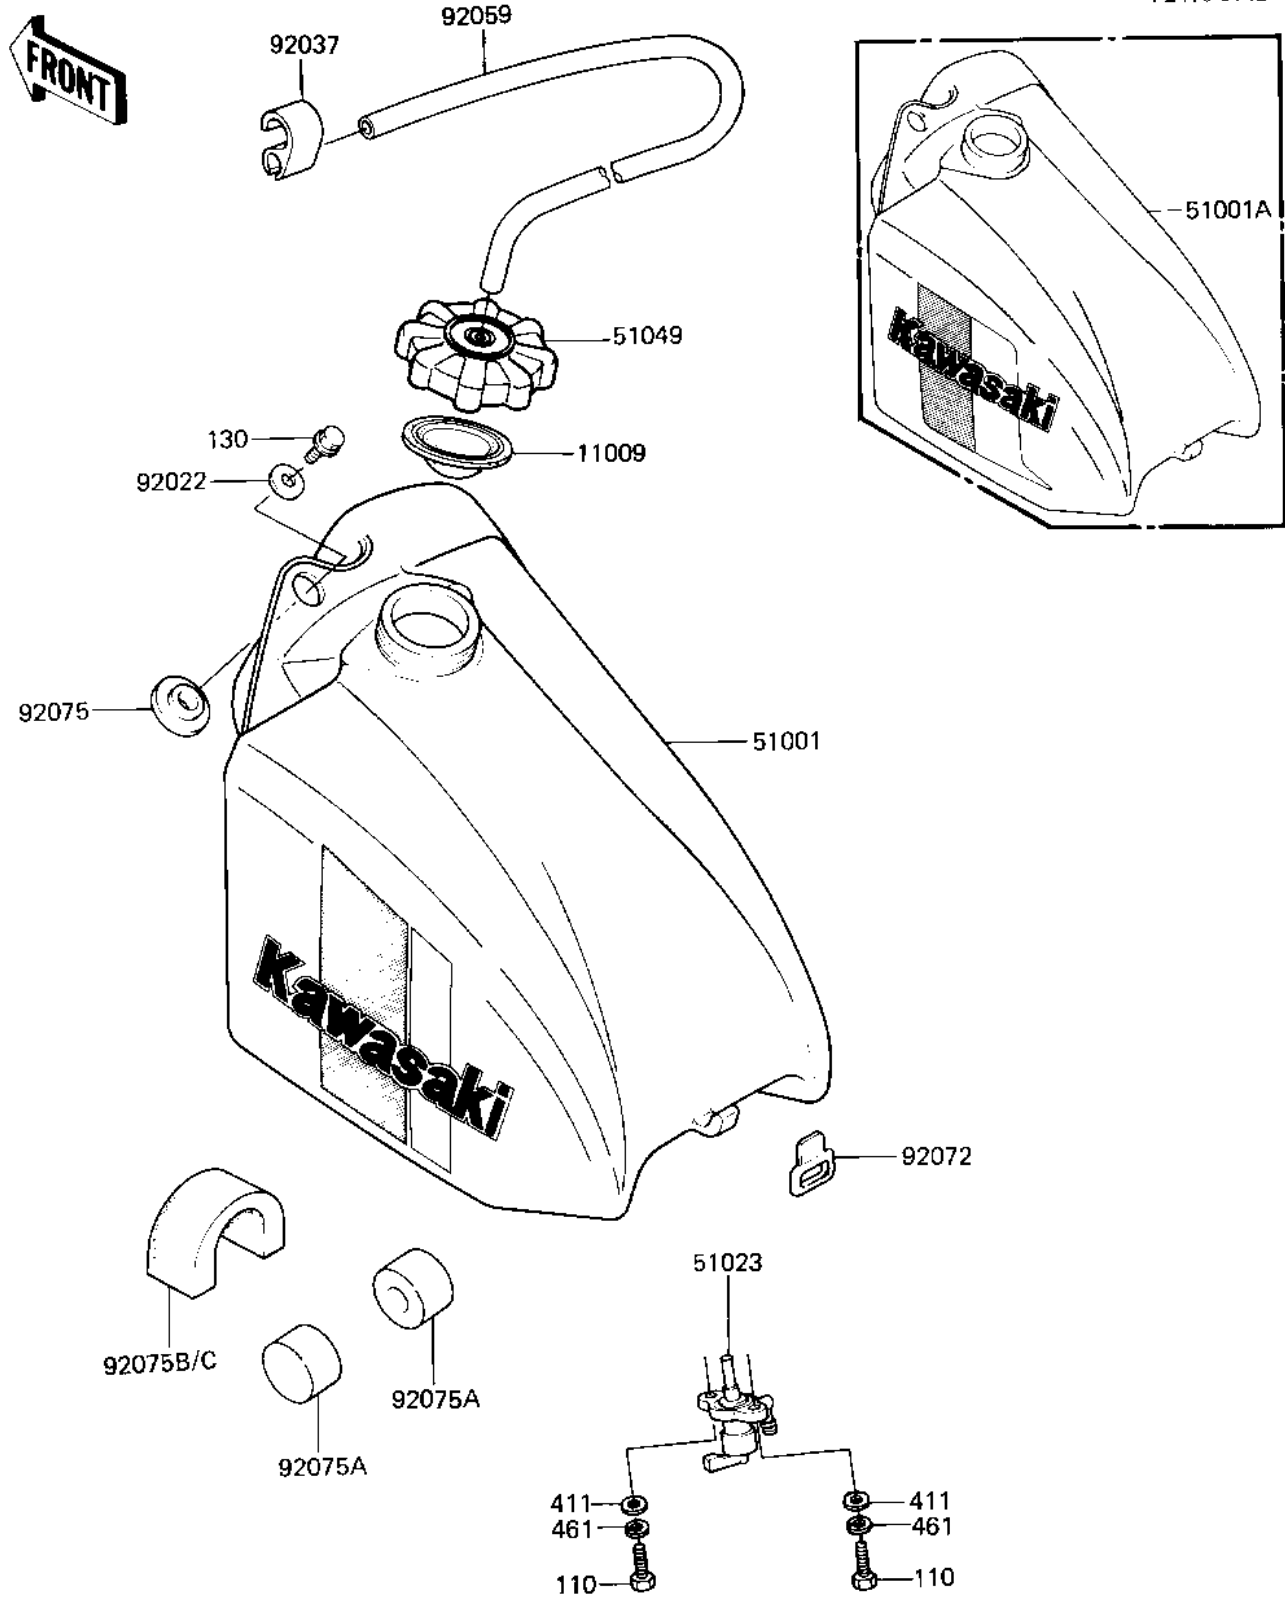

## 1982 KX125 PARTS DIAGRAM

FUEL TANK

F2410-0142

## 1982 KX125 PARTS LIST

### FUEL TANK

ITEM NAME	PART NUMBER	QUANTITY
GASKET,FUEL TANK (Ref # 11009)	11009-1452	1
TANK-COMP-FUEL,L.GREEN (Ref # 51001)	51001-5177-6W	1
TAP-ASSY-FUEL (Ref # 51023)	51023-1115	1
CAP-TANK,FUEL (Ref # 51049)	51049-1006	1
WASHER,7X28X1.6 (Ref # 92022)	92022-1282	1
CLAMP,TUBE (Ref # 92037)	92037-1377	1
TUBE,5X9X250 (Ref # 92059)	92059-1258	1
BAND,FUEL TANK (Ref # 92072)	92072-1073	1
DAMPER,FUEL TANK (Ref # 92075)	92075-1360	1
DAMPER,FUEL TANK (Ref # 92075A)	92075-1361	1
DAMPER (Ref # 92075B)	92075-1362	1
BOLT-UPSET,6X16 (Ref # 110)	112G0616	1
BOLT-FLANGED,6X10 (Ref # 130)	130G0610	1
WASHER PLAIN 6MM (Ref # 411)	411B0600	1
WASHER SPRING 6MM (Ref # 461)	461F0600	1