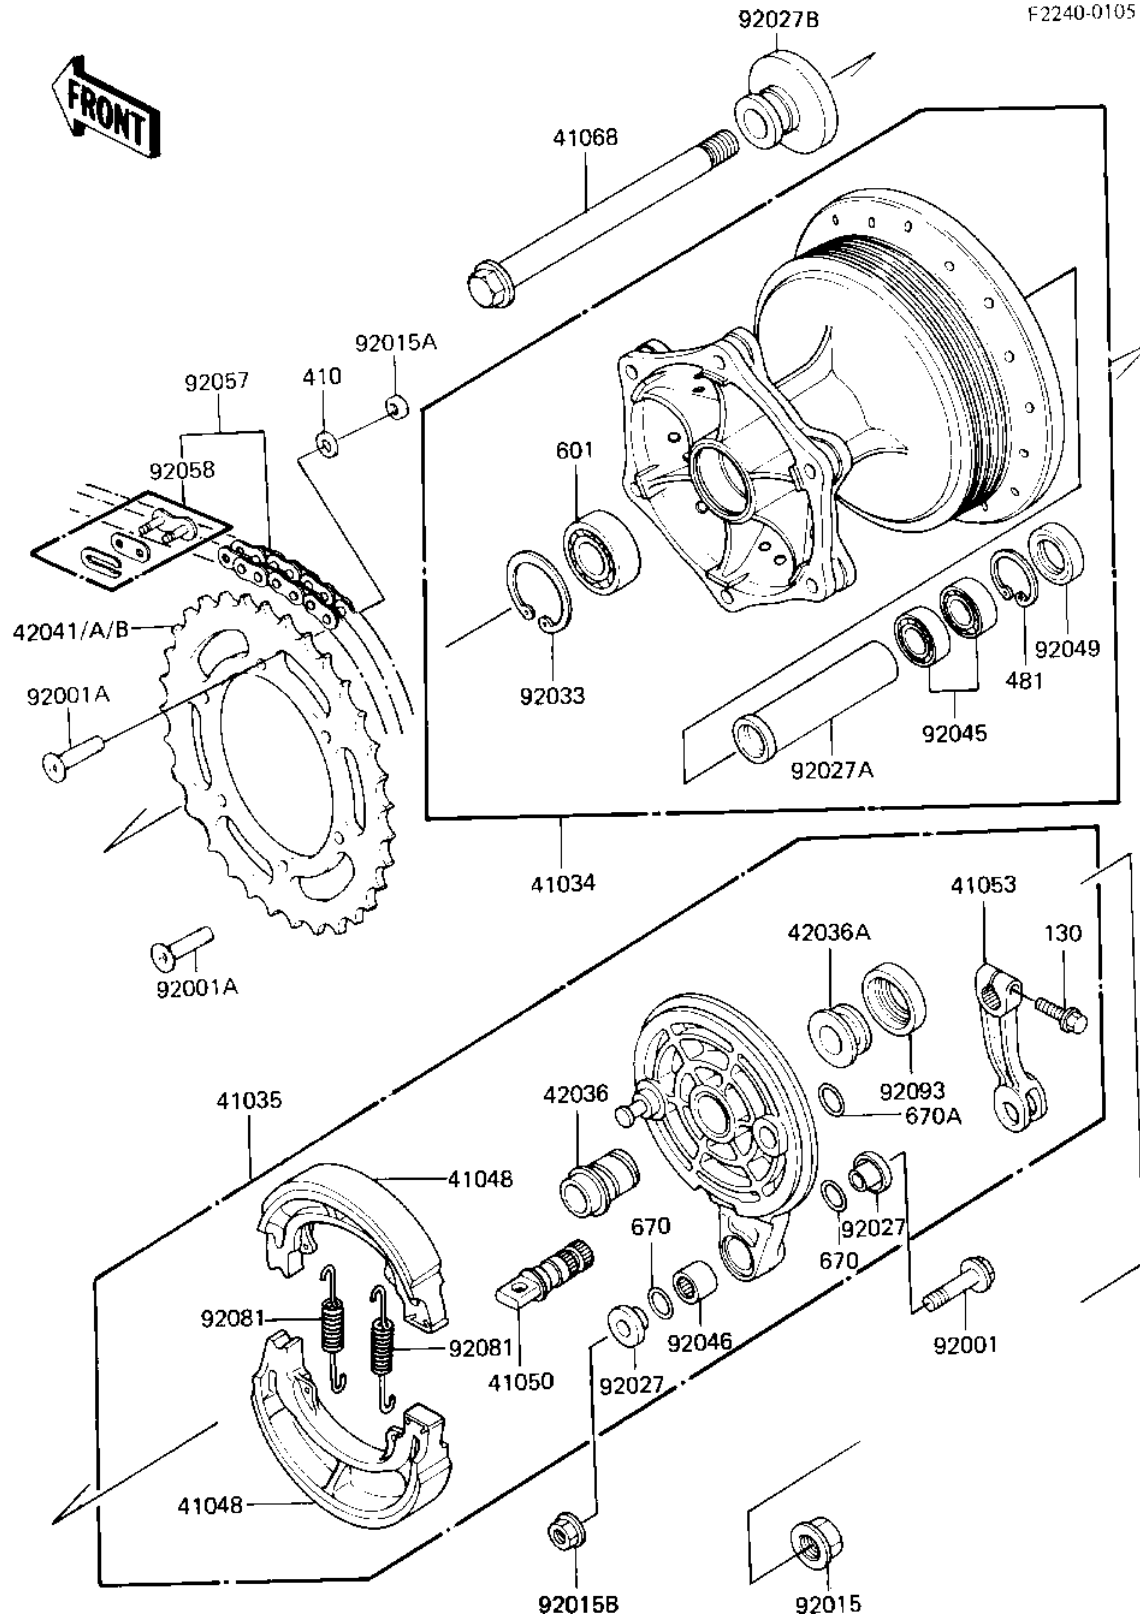

1983 KX125 PARTS DIAGRAM

REAR HUB/BRAKE/CHAIN (KX125-B2)

F2240-0105

1983 KX125 PARTS LIST

REAR HUB/BRAKE/CHAIN (KX125-B2)

ITEM NAME	PART NUMBER	QUANTITY
DRUM-ASSY,RR (Ref # 41034)	41034-5002	1
PANEL-ASSY-BRAKE,RR (Ref # 41035)	41035-1104	1
SHOE-BRAKE (Ref # 41048)	42019-013	1
CAM-BRAKE,REAR (Ref # 41050)	41050-1022	1
LEVER-BRAKE CAM,REAR (Ref # 41053)	41053-1029	1
AXLE,RR,L=264 (Ref # 41068)	41068-1076	1
SLEEVE,RR BRAKE,LH,L= (Ref # 42036)	42036-1070	1
SLEEVE,RR BRAKE,RH,L= (Ref # 42036A)	42036-1071	1
SPROCKET-HUB,50T,AL (Ref # 42041)	42041-1255	1
SPROCKET-HUB,51T (Ref # 42041A)	42041-1104	1
SPROCKET-HUB,49T,AL (Ref # 42041B)	42041-1256	1
BOLT,FLANGED,8X38 (Ref # 92001)	92001-1178	1
BOLT (Ref # 92001A)	92001-1521	1
NUT,16M/M (Ref # 92015)	92015-1015	1
NUT,8MM (Ref # 92015A)	92015-1134	1
NUT-8MM (Ref # 92015B)	92015-1143	1
COLLAR (Ref # 92027)	92027-1040	1
COLLAR,REAR DRUM,L=10 (Ref # 92027A)	92027-1459	1
COLLAR,RR AXLE,LH (Ref # 92027B)	92027-1460	1
CIRCLIP,42MM (Ref # 92033)	92033-1041	1
BEARING-BALL (Ref # 92045)	92045-1053	1
BEARING,NEEDLE (Ref # 92046)	92046-1009	1
SEAL-OIL,BJN22325 (Ref # 92049)	92049-1103	1
CHAIN,DRIVE,DID520DSX (Ref # 92057)	92057-1317	1
JOINT,DRIVE CHAIN (Ref # 92058)	92058-1013	1
SPRING,BRAKE SHOE (Ref # 92081)	92081-1766	1
OIL SEAL (Ref # 92093)	92093-1004	1
BOLT-FLANGED,6X22 (Ref # 130)	130G0622	1
WASHER PLAIN 8MM (Ref # 410)	410B0800	1

1983 KX125 PARTS LIST

REAR HUB/BRAKE/CHAIN (KX125-B2)

ITEM NAME	PART NUMBER	QUANTITY
CIRCLIP 30MM (Ref # 481)	481J3000	1
BEARING-BALL,#6004U (Ref # 601)	601B6004U	1
"O" RING (Ref # 670)	670B2011	1
"O" RING,12MM (Ref # 670A)	670B2012	1