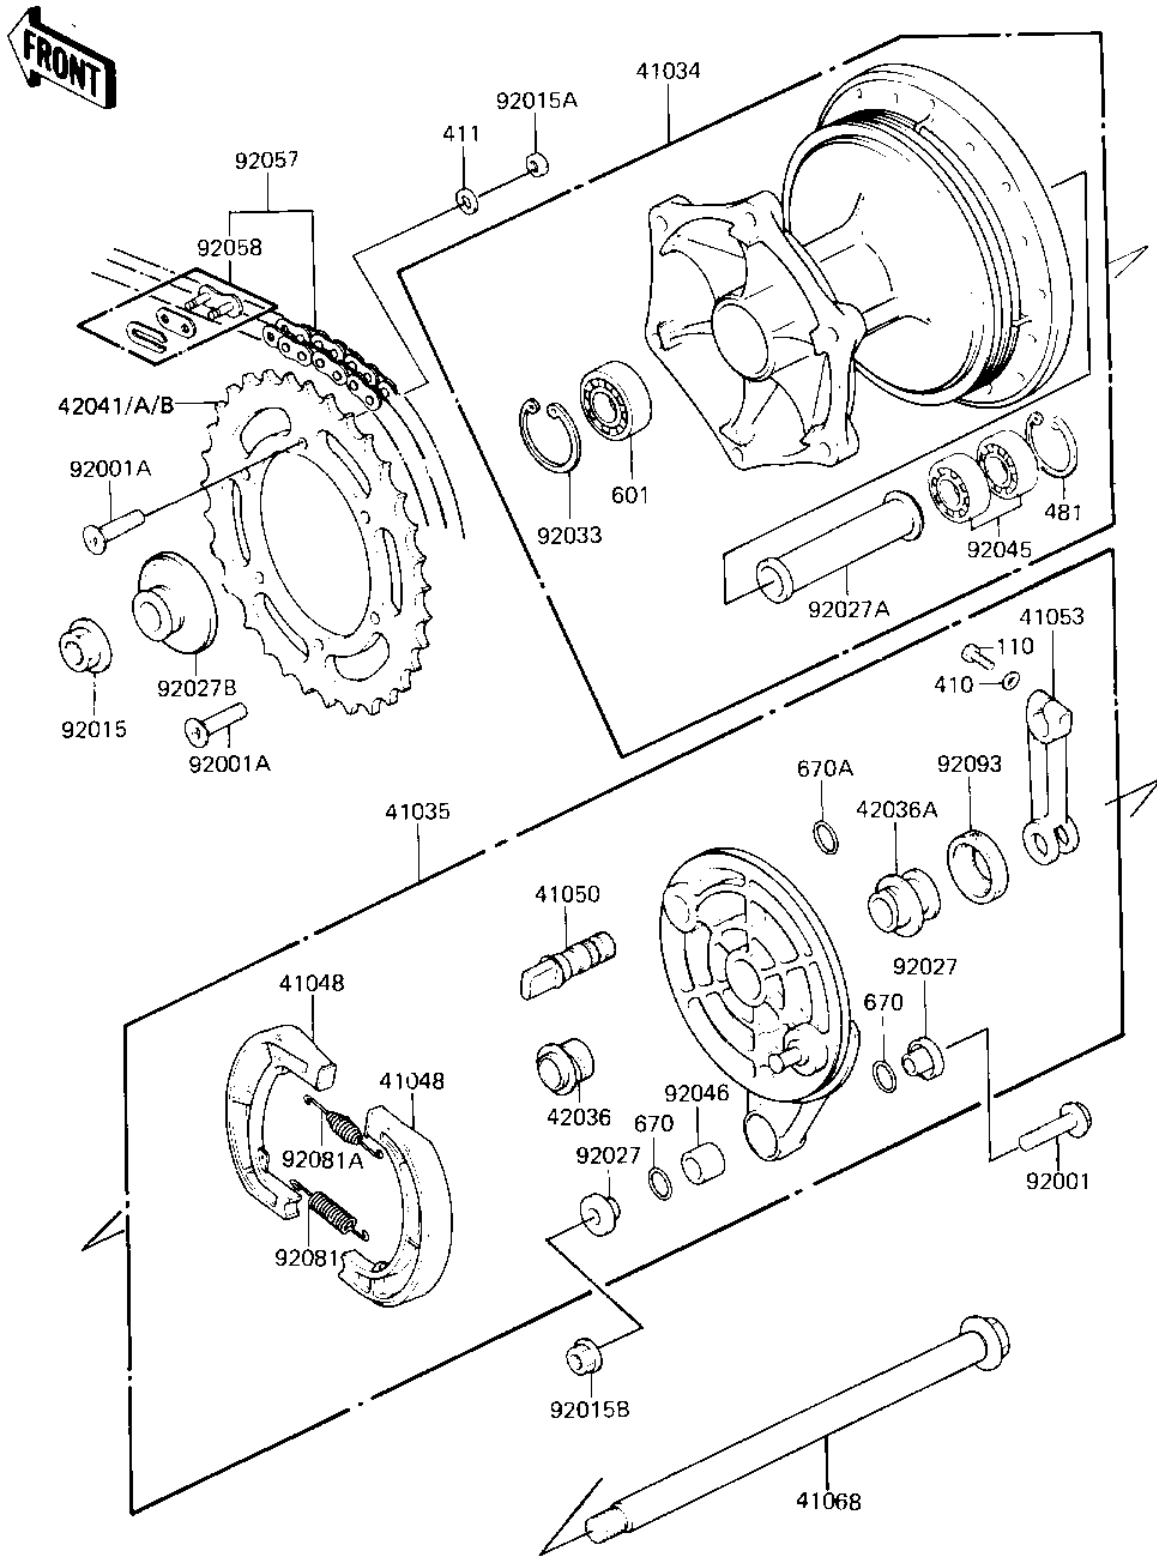

## 1983 KX125 PARTS DIAGRAM

REAR HUB/BRAKE/CHAIN (KX125-B1)

F2240-0065

## 1983 KX125 PARTS LIST

REAR HUB/BRAKE/CHAIN (KX125-B1)

ITEM NAME	PART NUMBER	QUANTITY
DRUM-ASSY,REAR BRAKE (Ref # 41034)	41034-5005	1
PANEL-ASY,RR BRK (Ref # 41035)	41035-1083	1
SHOE,BRAKE (Ref # 41048)	42019-010	1
CAM-BRAKE (Ref # 41050)	41050-1020	1
LEVER-BRAKE CAM (Ref # 41053)	41053-1026	1
AXLE,REAR (Ref # 41068)	41068-1068	1
SLEEVE (Ref # 42036)	42036-1052	1
SLEEVE (Ref # 42036A)	42036-1053	1
SPROCKET-HUB,50T,AL (Ref # 42041)	42041-1255	1
SPROCKET-HUB,51T (Ref # 42041A)	42041-1104	1
SPROCKET-HUB,49T,AL (Ref # 42041B)	42041-1256	1
BOLT,HEX HEAD,8X36 (Ref # 92001)	92001-1041	1
BOLT (Ref # 92001A)	92001-1521	1
NUT,16M/M (Ref # 92015)	92015-1015	1
NUT,8MM (Ref # 92015A)	92015-1134	1
NUT-8MM (Ref # 92015B)	92015-1143	1
COLLAR (Ref # 92027)	92027-1040	1
COLLAR (Ref # 92027A)	92027-1384	1
COLLAR (Ref # 92027B)	92027-1385	1
RING, SNAP,43.5M/M (Ref # 92033)	92033-1040	1
BEARING-BALL,#6003UC3 (Ref # 92045)	601B6003U	1
BEARING,NEEDLE (Ref # 92046)	92046-1009	1
CHAIN,DRIVE,DID520DSX (Ref # 92057)	92057-1317	1
JOINT,DRIVE CHAIN (Ref # 92058)	92058-1013	1
SPRING,BRAKE SHOE (Ref # 92081)	92081-1766	1
SPRING,BRAKE SHOE (Ref # 92081A)	92081-1550	1
OIL SEAL (Ref # 92093)	92093-1004	1
BOLT-UPSET (Ref # 110)	112G0622	1
WASHER PLAIN 6MM (Ref # 410)	410B0600	1

## 1983 KX125 PARTS LIST

REAR HUB/BRAKE/CHAIN (KX125-B1)

ITEM NAME	PART NUMBER	QUANTITY
WASHER PLAIN 8MM (Ref # 411)	411B0800	1
CIRCLIP,35MM (Ref # 481)	481J3500	1
BEARING-BALL,#6203LUC3/2A (Ref # 601)	601B6203U	1
"O" RING (Ref # 670)	670B2011	1
"O" RING,15MM (Ref # 670A)	670B2015	1