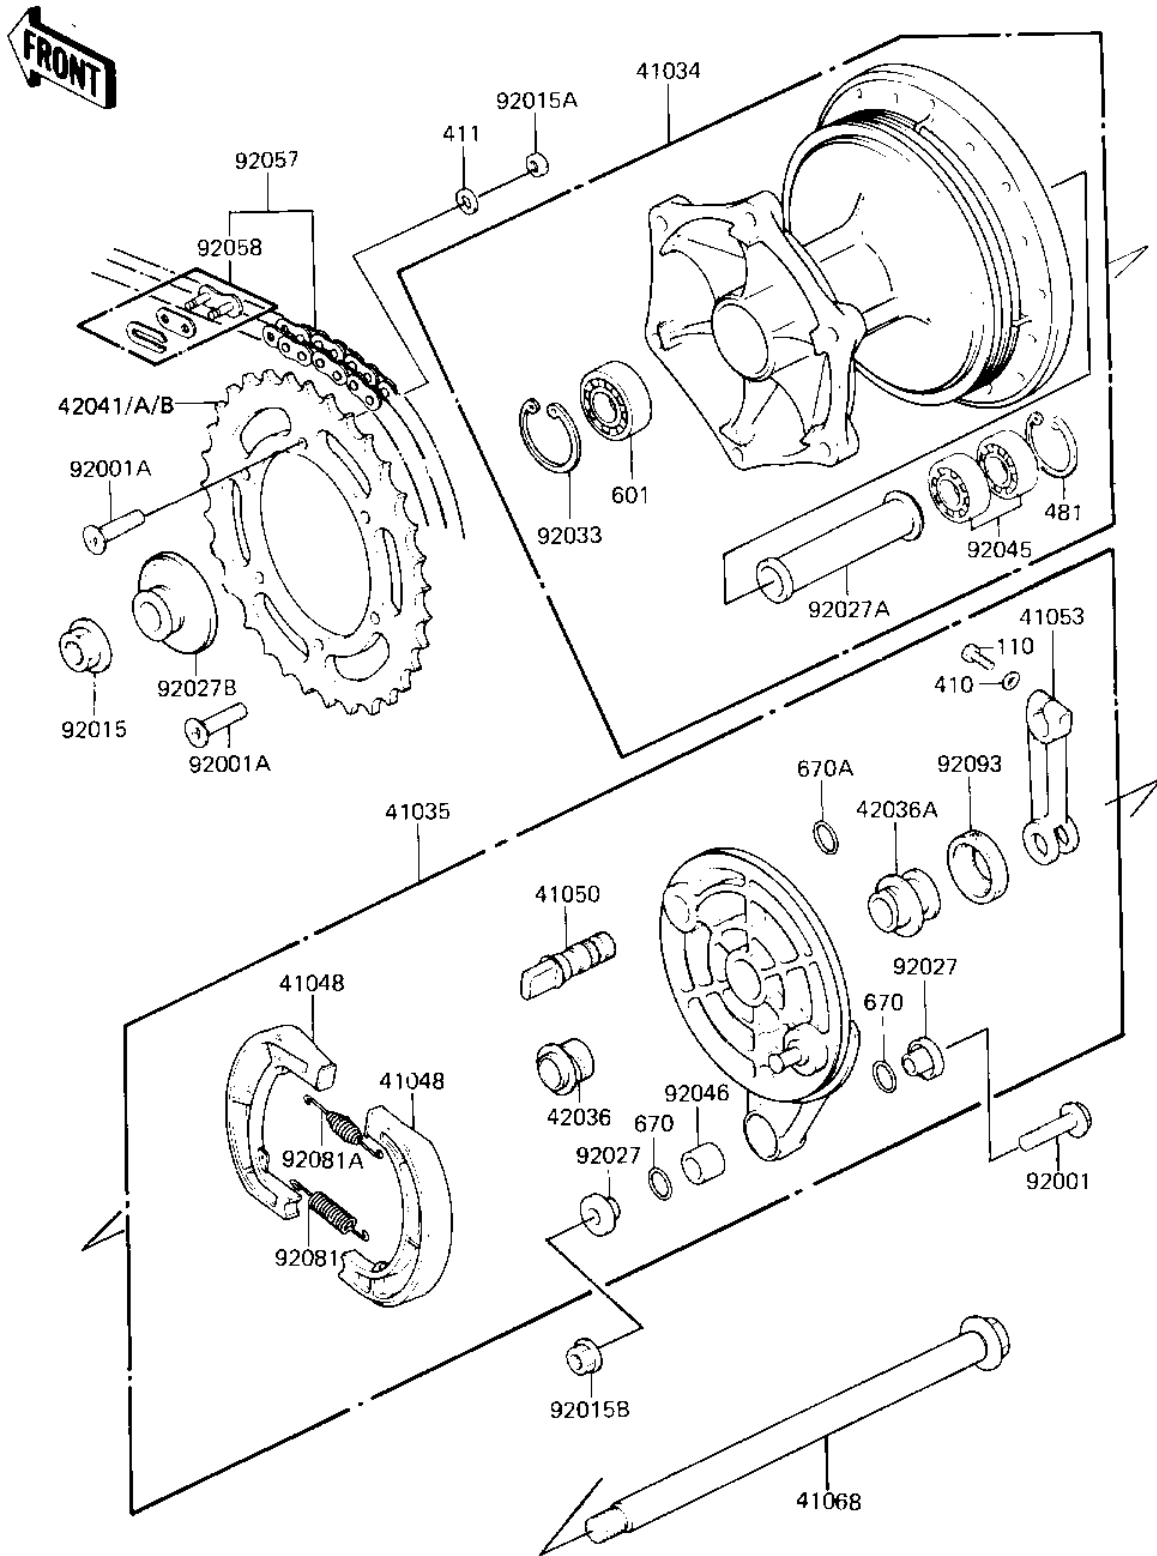

1982 KX125 PARTS DIAGRAM

REAR HUB/BRAKE/CHAIN (KX125-B1)

F2240-0065

1982 KX125 PARTS LIST

REAR HUB/BRAKE/CHAIN (KX125-B1)

ITEM NAME	PART NUMBER	QUANTITY
DRUM-ASSY,REAR BRAKE (Ref # 41034)	41034-5005	1
PANEL-ASY,RR BRK (Ref # 41035)	41035-1083	1
SHOE,BRAKE (Ref # 41048)	42019-010	1
CAM-BRAKE (Ref # 41050)	41050-1020	1
LEVER-BRAKE CAM (Ref # 41053)	41053-1026	1
AXLE,REAR (Ref # 41068)	41068-1068	1
SLEEVE (Ref # 42036)	42036-1052	1
SLEEVE (Ref # 42036A)	42036-1053	1
SPROCKET-HUB,50T,AL (Ref # 42041)	42041-1255	1
SPROCKET-HUB,51T (Ref # 42041A)	42041-1104	1
SPROCKET-HUB,49T,AL (Ref # 42041B)	42041-1256	1
BOLT,HEX HEAD,8X36 (Ref # 92001)	92001-1041	1
BOLT (Ref # 92001A)	92001-1521	1
NUT,16M/M (Ref # 92015)	92015-1015	1
NUT,8MM (Ref # 92015A)	92015-1134	1
NUT-8MM (Ref # 92015B)	92015-1143	1
COLLAR (Ref # 92027)	92027-1040	1
COLLAR (Ref # 92027A)	92027-1384	1
COLLAR (Ref # 92027B)	92027-1385	1
RING, SNAP,43.5M/M (Ref # 92033)	92033-1040	1
BEARING-BALL,#6003UC3 (Ref # 92045)	601B6003U	1
BEARING,NEEDLE (Ref # 92046)	92046-1009	1
CHAIN,DRIVE,DID520DSX (Ref # 92057)	92057-1317	1
JOINT,DRIVE CHAIN (Ref # 92058)	92058-1013	1
SPRING,BRAKE SHOE (Ref # 92081)	92081-1766	1
SPRING,BRAKE SHOE (Ref # 92081A)	92081-1550	1
OIL SEAL (Ref # 92093)	92093-1004	1
BOLT-UPSET (Ref # 110)	112G0622	1
WASHER PLAIN 6MM (Ref # 410)	410B0600	1

1982 KX125 PARTS LIST

REAR HUB/BRAKE/CHAIN (KX125-B1)

ITEM NAME	PART NUMBER	QUANTITY
WASHER PLAIN 8MM (Ref # 411)	411B0800	1
CIRCLIP,35MM (Ref # 481)	481J3500	1
BEARING-BALL,#6203LUC3/2A (Ref # 601)	601B6203U	1
"O" RING (Ref # 670)	670B2011	1
"O" RING,15MM (Ref # 670A)	670B2015	1