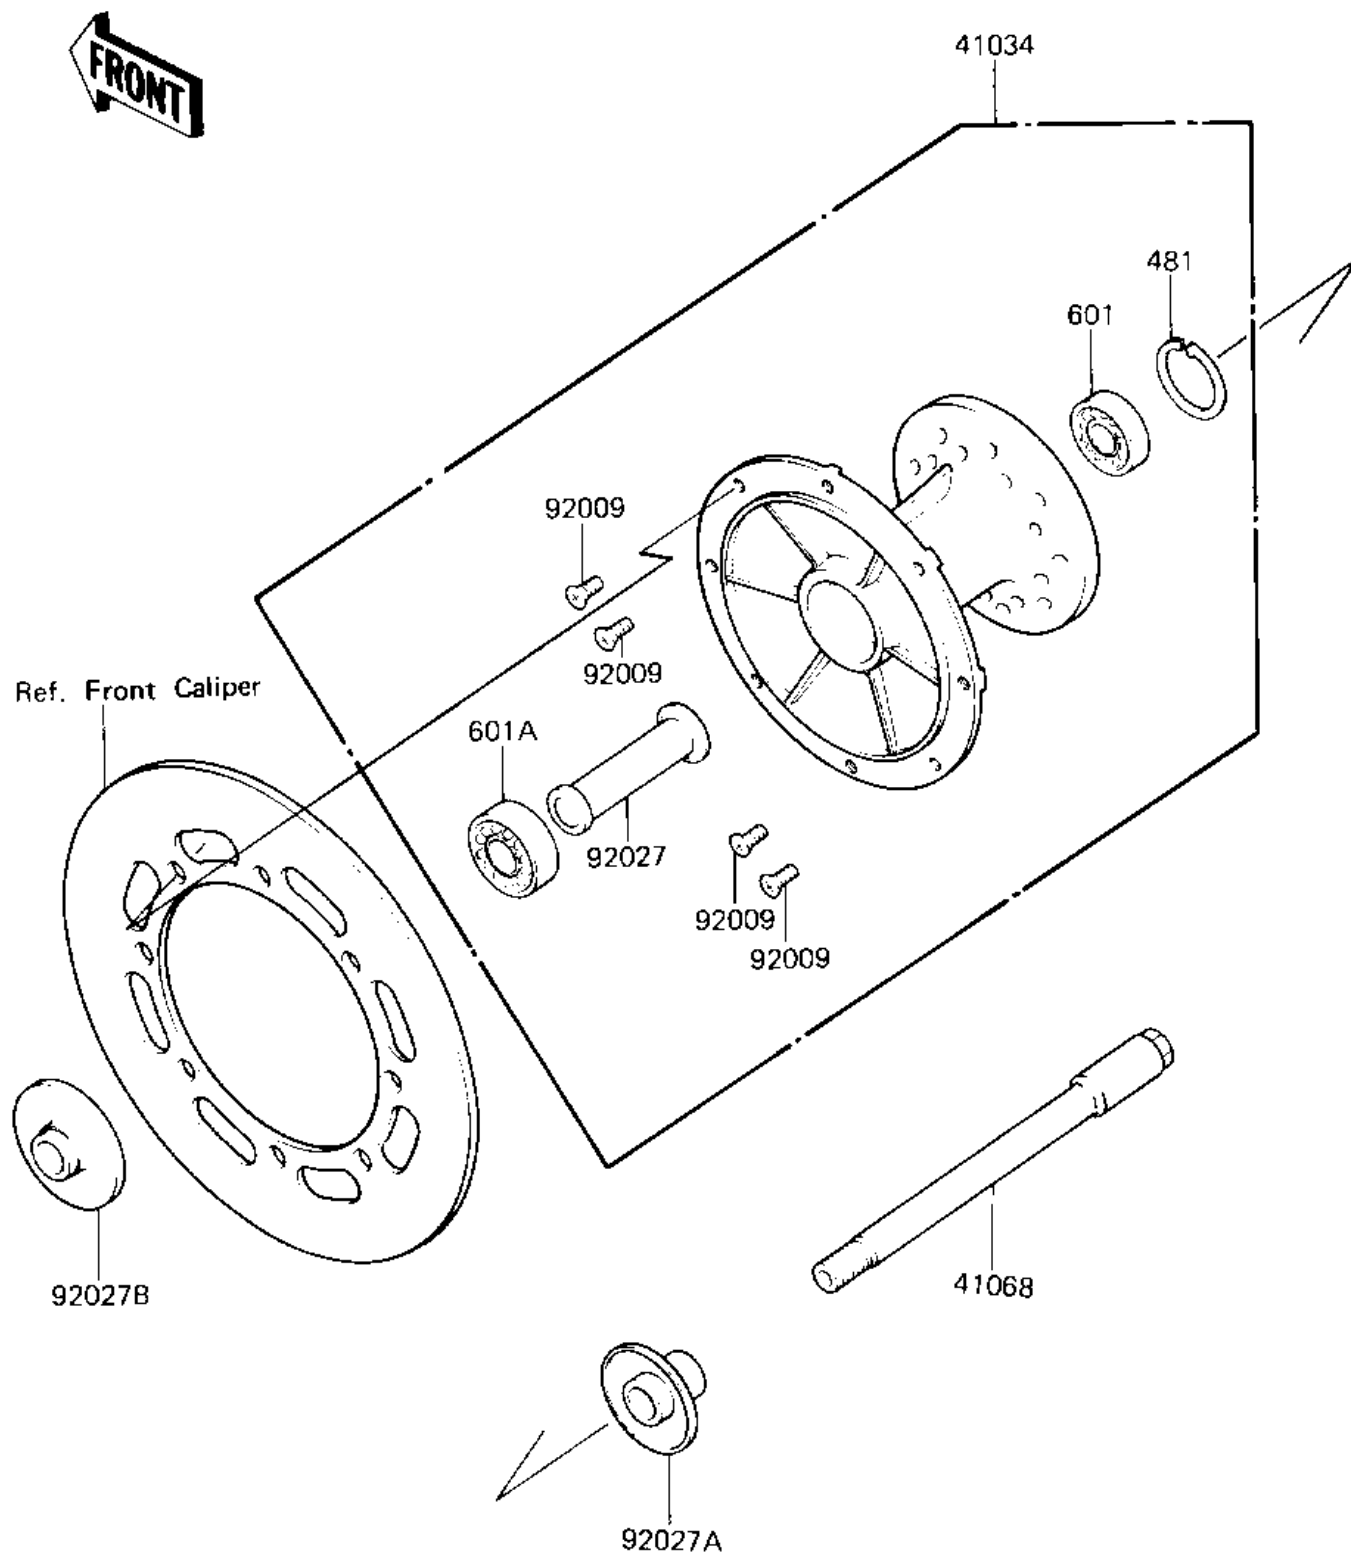

1983 KX125 PARTS DIAGRAM

FRONT HUB

F2230-0050

1983 KX125 PARTS LIST

FRONT HUB

ITEM NAME	PART NUMBER	QUANTITY
DRUM-ASSY,FR BRK (Ref # 41034)	41034-1052	1
AXLE,FRONT (Ref # 41068)	41068-1069	1
SCREW,6X10 (Ref # 92009)	92009-1375	1
COLLAR (Ref # 92027)	92027-1374	1
COLLAR (Ref # 92027A)	92027-1375	1
COLLAR (Ref # 92027B)	92027-1377	1
CIRCLIP,35MM (Ref # 481)	481J3500	1
BEARING BALL,#6202UC3 (Ref # 601)	601B6202U	1
BEARING BALL,#6203UC3/2A (Ref # 601A)	601B6203U	1