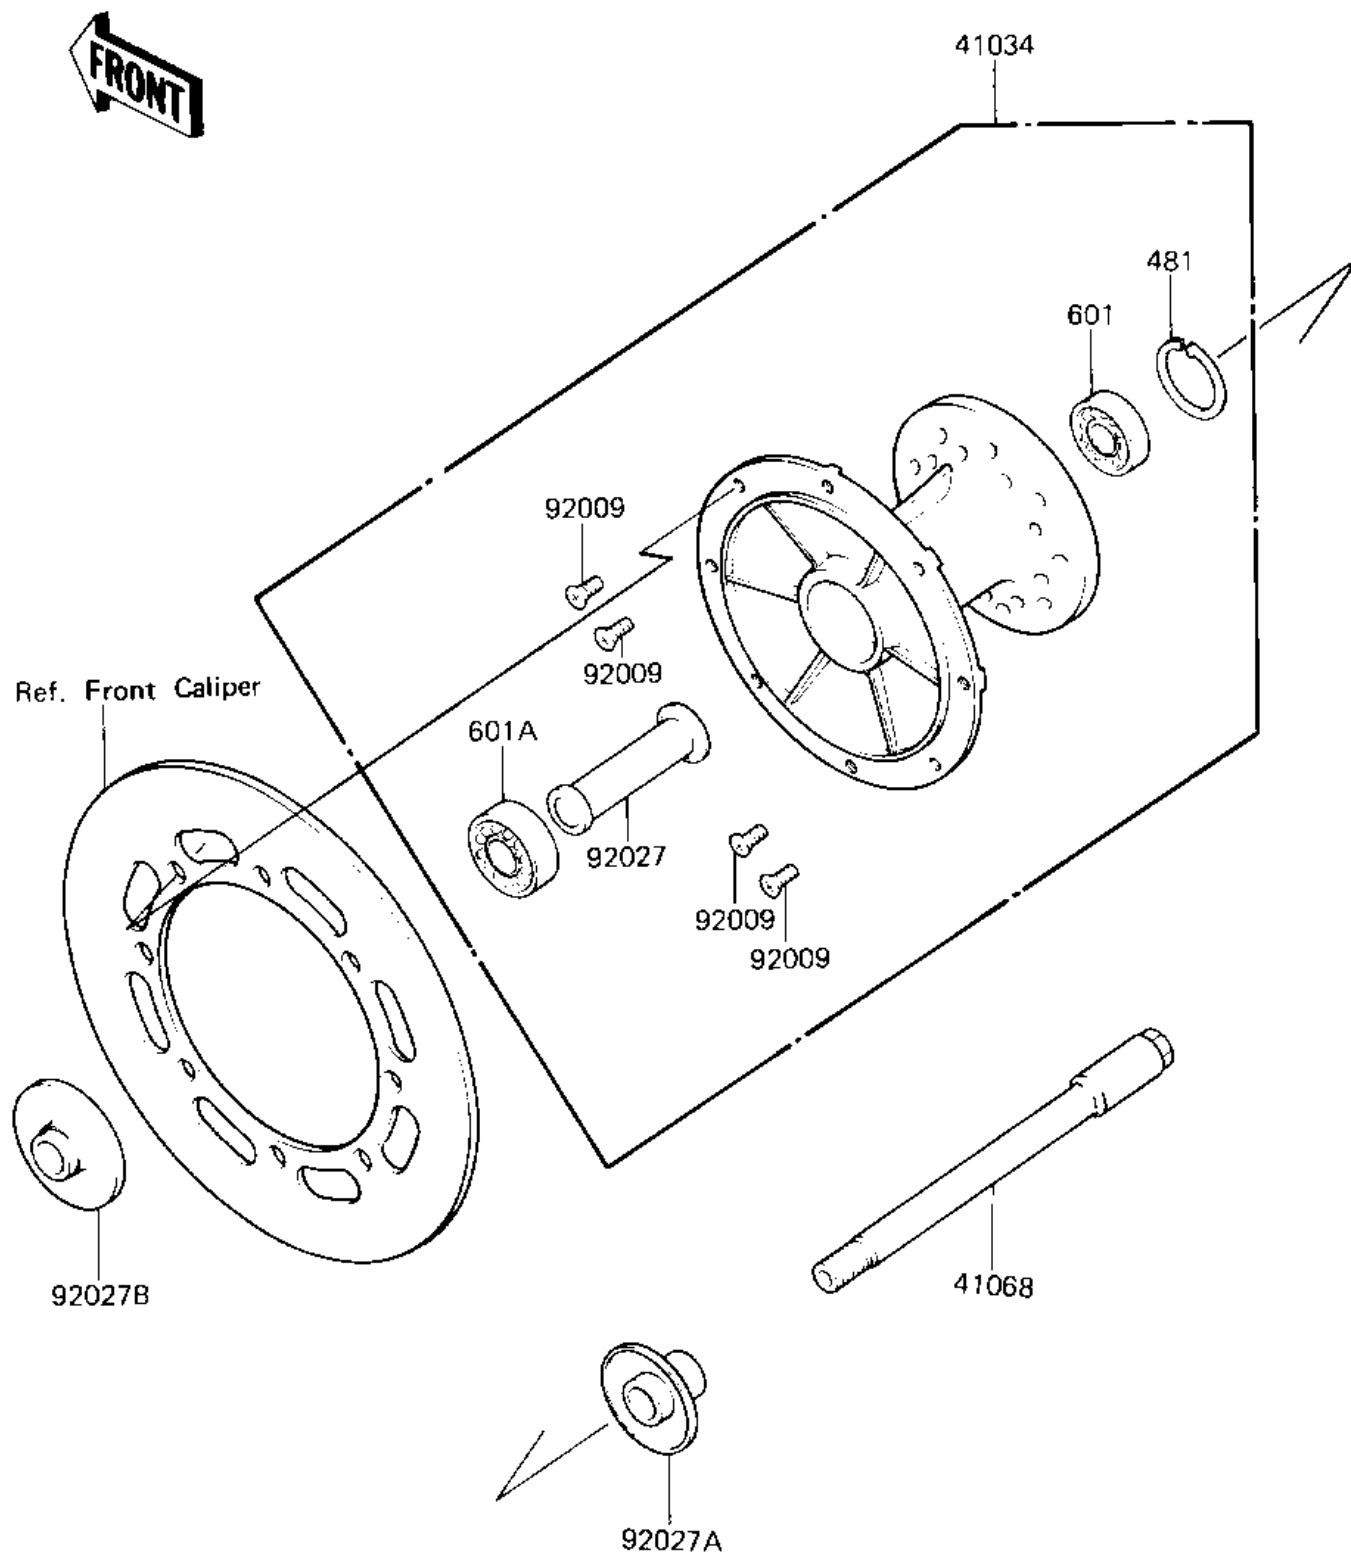

1982 KX125 PARTS DIAGRAM

FRONT HUB

F2230-0050

1982 KX125 PARTS LIST

FRONT HUB

ITEM NAME	PART NUMBER	QUANTITY
DRUM-ASSY,FR BRK (Ref # 41034)	41034-1052	1
AXLE,FRONT (Ref # 41068)	41068-1069	1
SCREW,6X10 (Ref # 92009)	92009-1375	1
COLLAR (Ref # 92027)	92027-1374	1
COLLAR (Ref # 92027A)	92027-1375	1
COLLAR (Ref # 92027B)	92027-1377	1
CIRCLIP,35MM (Ref # 481)	481J3500	1
BEARING BALL,#6202UC3 (Ref # 601)	601B6202U	1
BEARING BALL,#6203UC3/2A (Ref # 601A)	601B6203U	1