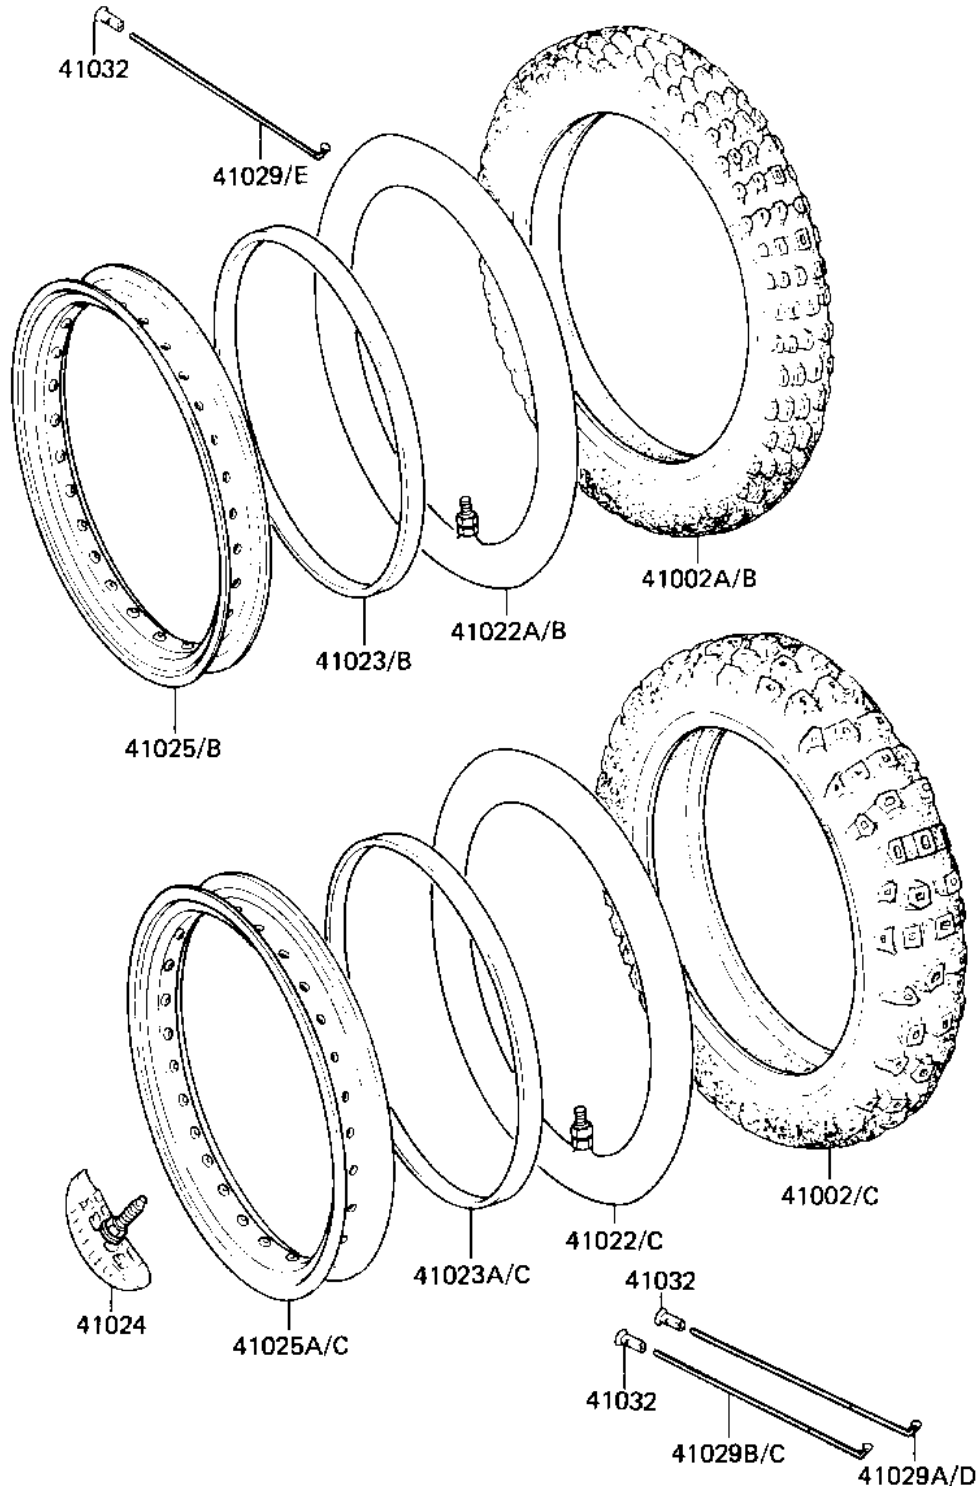

## 1982 KX125 PARTS DIAGRAM

WHEELS/TIRES

F2210-0089

## 1982 KX125 PARTS LIST

### WHEELS/TIRES

ITEM NAME	PART NUMBER	QUANTITY
TIRE 400-18 M22 R (Ref # 41002)	41002-1181	1
TIRE 300-21 M23 F (Ref # 41002A)	41002-1229	1
UNAVAILABLE IN PRICE BOOK (Ref # 41022B)	41022-1023	1
UNAVAILABLE IN PRICE BOOK (Ref # 41022C)	41022-1024	1
BAND,RIM (Ref # 41023B)	41023-1009	1
BAND,RIM (Ref # 41023C)	41023-1010	1
PROTECTOR,BEAD,1.85B (Ref # 41024)	41024-011	1
RIM,FRONT,1.60-21 (Ref # 41025)	41025-1051	1
RIM,RR,18X1.85U (Ref # 41025A)	41025-1053	1
SPOKE-INNER (Ref # 41029)	41029-1059	1
SPOKE-INNER,199MMX108 (Ref # 41029A)	41029-1060	1
SPOKE-INNER,193MMX108 (Ref # 41029B)	41029-1061	1
NIPPLE-SPOKE (Ref # 41032)	41032-1054	1