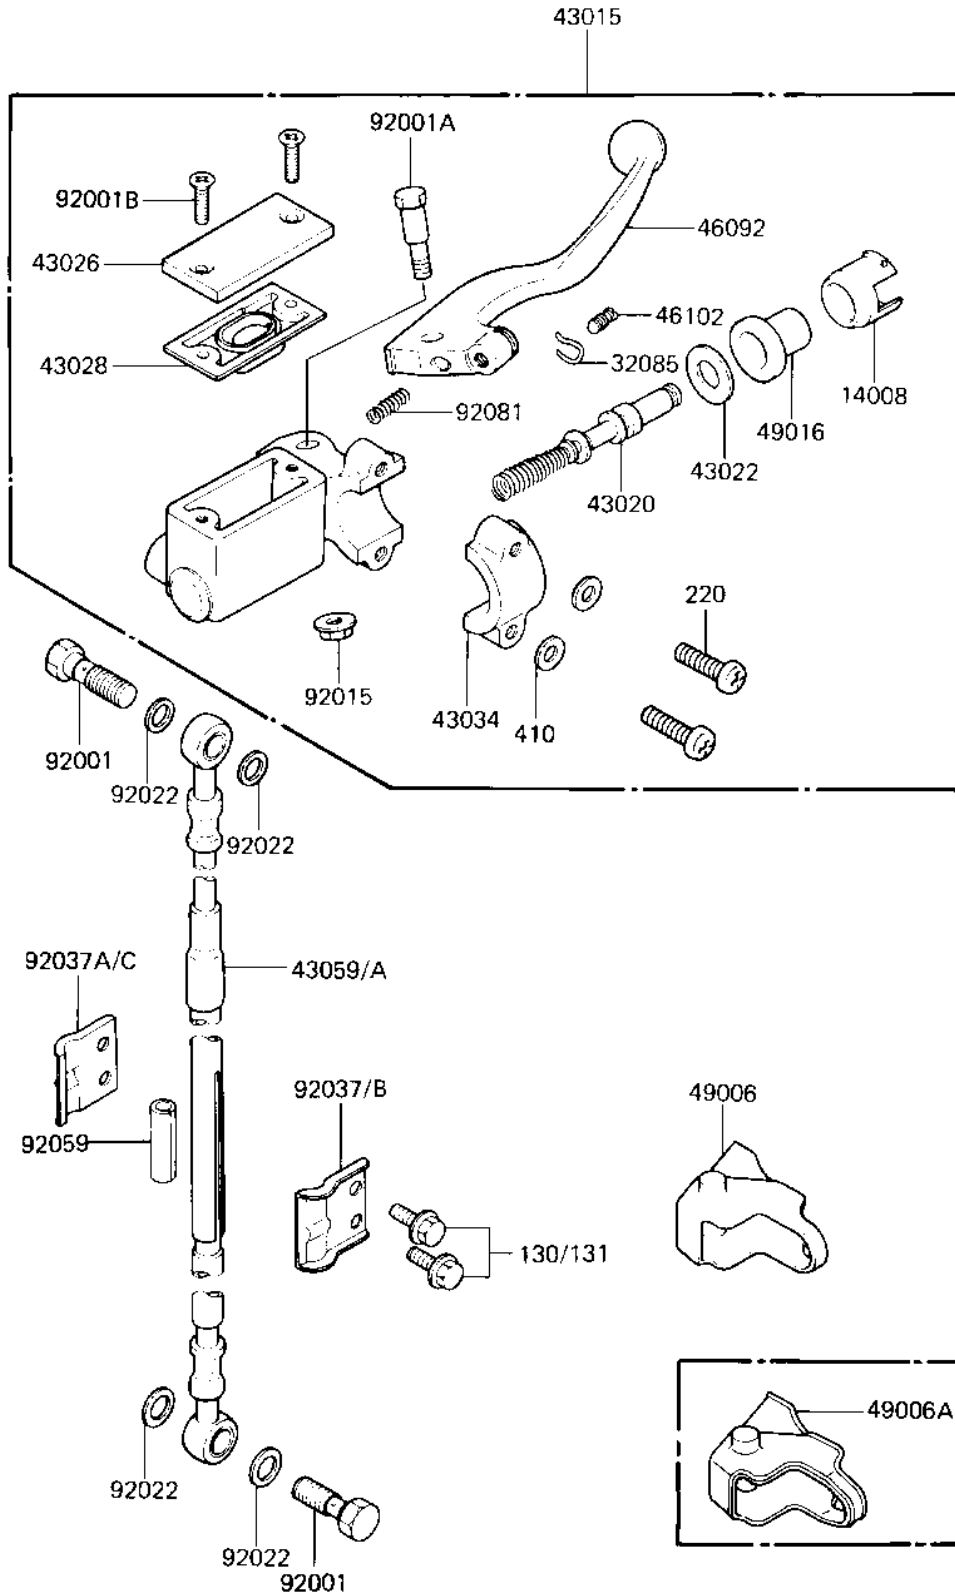

1983 KX125 PARTS DIAGRAM

FRONT MASTER CYLINDER

F2291-0092

1983 KX125 PARTS LIST

FRONT MASTER CYLINDER

ITEM NAME	PART NUMBER	QUANTITY
LINER (Ref # 14008)	14008-1030	1
STOPPER,BRAKE LEVER R (Ref # 32085)	32085-1087	1
CYLINDER-ASSY-MASTER (Ref # 43015)	43015-1281	1
PISTON-COMP-BRAKE (Ref # 43020)	43020-1021	1
STOPPER-BRAKE (Ref # 43022)	43022-1008	1
CAP-BRAKE (Ref # 43026)	43026-1019	1
DIAPHRAGM (Ref # 43028)	43028-1030	1
HOLDER-BRAKE (Ref # 43034)	43034-1012	1
HOSE-BRAKE (Ref # 43059A)	43059-1155	1
LEVER-GRIP,BRAKE (Ref # 46092)	46092-1108	1
ROD,BRAKE LEVER ADJUS (Ref # 46102)	46102-1042	1
BOOT,BRAKE LEVER (Ref # 49006A)	49006-1090	1
COVER-SEAL (Ref # 49016)	49016-1035	1
BOLT,OIL,L=23 (Ref # 92001)	92002-1888	1
BOLT,6X37.3,BLACK (Ref # 92001A)	92001-1512	1
SCREW-COUNTERSUNK (Ref # 92001B)	92001-1532	1
NUT,LOCK,6MM,BLACK (Ref # 92015)	92015-1191	1
WASHER-OIL BOLT (Ref # 92022)	43067-001	1
CLAMP,BRAKE HOSE,OUTS (Ref # 92037B)	92037-1362	1
CLAMP,BRAKE HOSE,INSI (Ref # 92037C)	92037-1363	1
SPRING,BRAKE LEVER (Ref # 92081)	92081-1428	1
BOLT,FLANGED,6X14 (Ref # 130)	130G0614	1
SCREW PAN HEAD 6X25 (Ref # 220)	220B0625	1
WASHER PLAIN 6MM (Ref # 410)	410B0600	1