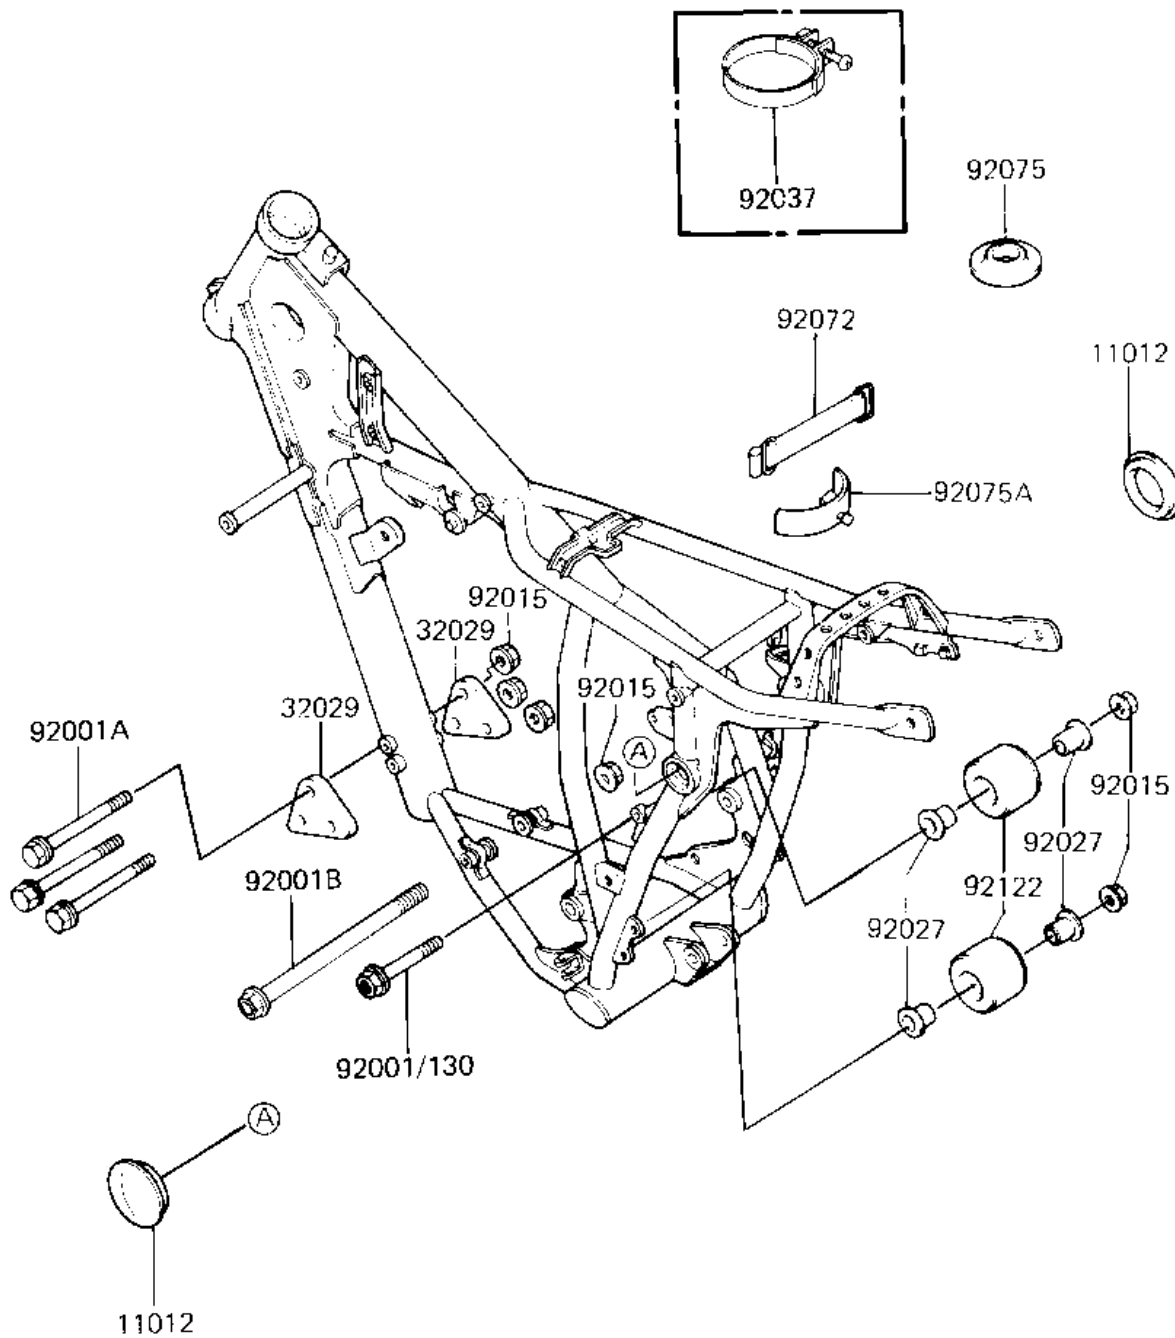

1983 KX125 PARTS DIAGRAM

FRAME FITTINGS

F2131-0127

1983 KX125 PARTS LIST

FRAME FITTINGS

ITEM NAME	PART NUMBER	QUANTITY
CAP,UNI TRAK (Ref # 11012)	11012-1211	1
BRACKET-ENGINE (Ref # 32029)	32029-1173	1
BOLT FLANGED,8X70 (Ref # 92001A)	92001-1583	1
BOLT,FLANGED,8X135 (Ref # 92001B)	92150-1037	1
NUT-8MM (Ref # 92015)	92015-1143	1
COLLAR,CHAIN GUIDE (Ref # 92027)	92027-1383	1
CLAMP (Ref # 92037)	92037-1172	1
DAMPER,RESERVE TANK (Ref # 92075)	92075-1358	1
ROLLER,CHAIN GUIDE (Ref # 92122)	92122-1021	1
BOLT (Ref # 130)	130G0840	1