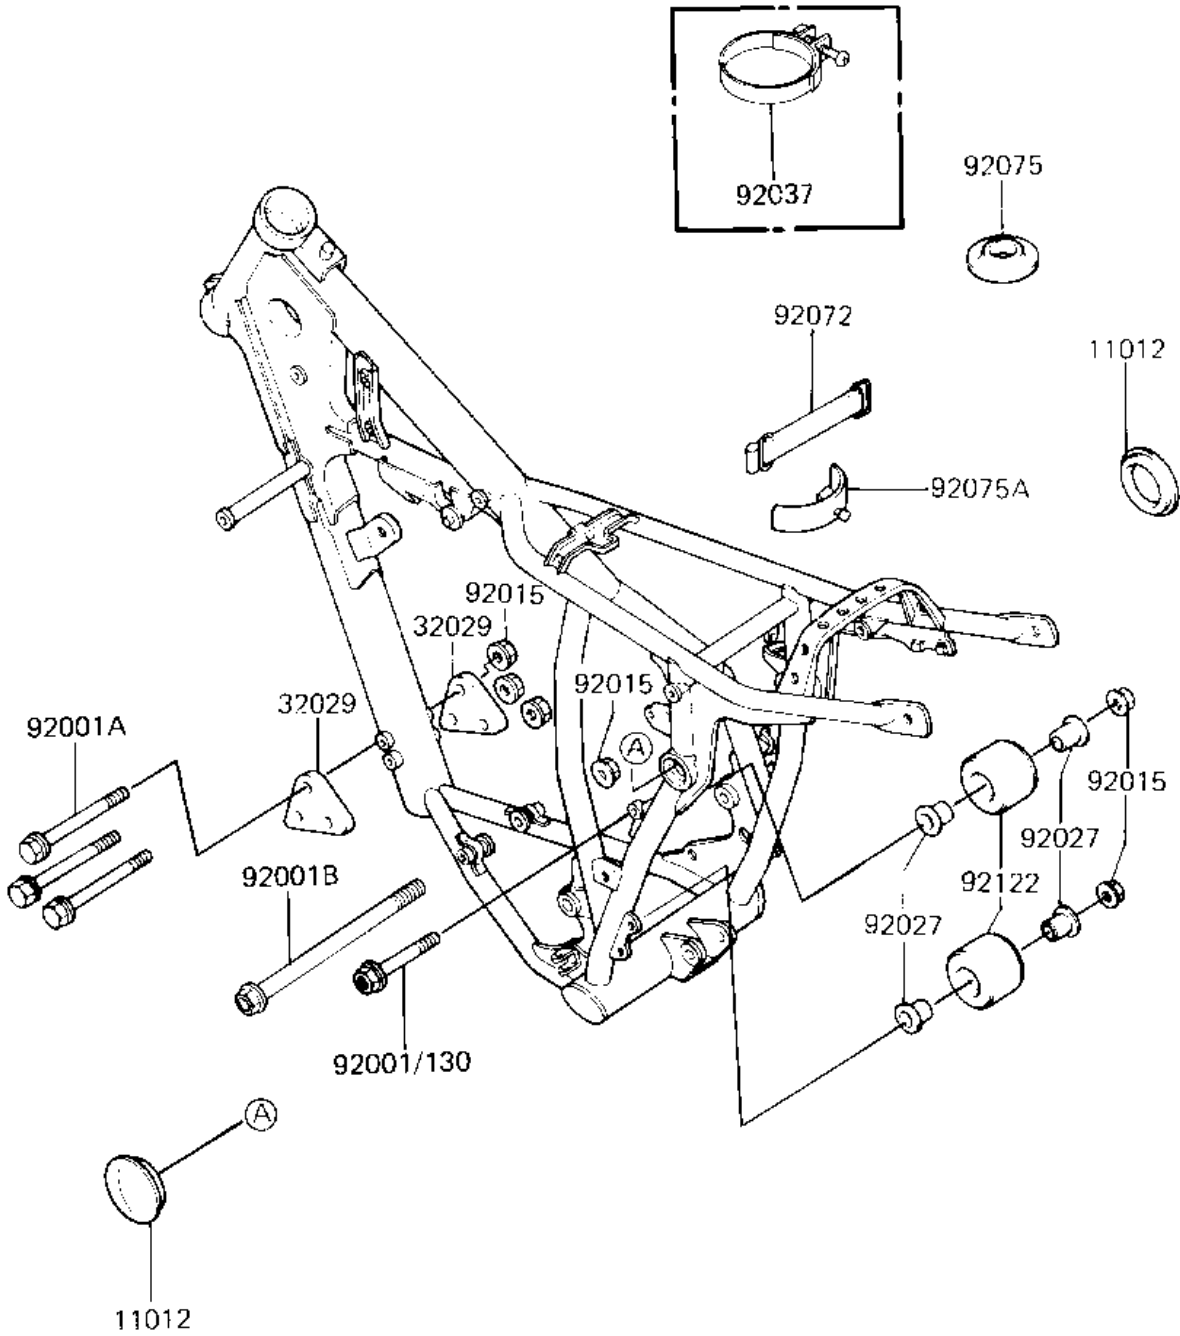

# 1982 KX125 PARTS DIAGRAM

## FRAME FITTINGS

F2131-0127

# 1982 KX125 PARTS LIST

## FRAME FITTINGS

ITEM NAME	PART NUMBER	QUANTITY
CAP,UNI TRAK (Ref # 11012)	11012-1211	2
BRACKET-ENGINE (Ref # 32029)	32029-1173	2
BOLT,8X50 (Ref # 92001)	92002-1182	1
BOLT FLANGED,8X70 (Ref # 92001A)	92001-1583	3
BOLT,FLANGED,8X135 (Ref # 92001B)	92150-1037	1
NUT-8MM (Ref # 92015)	92015-1143	6
COLLAR,CHAIN GUIDE (Ref # 92027)	92027-1383	4
BAND,RESERVE TANK (Ref # 92072)	92072-1085	1
DAMPER,RESERVE TANK (Ref # 92075)	92075-1358	1
DAMPER,RESERVE TANK (Ref # 92075A)	92075-1359	1
ROLLER,CHAIN GUIDE (Ref # 92122)	92122-1021	2