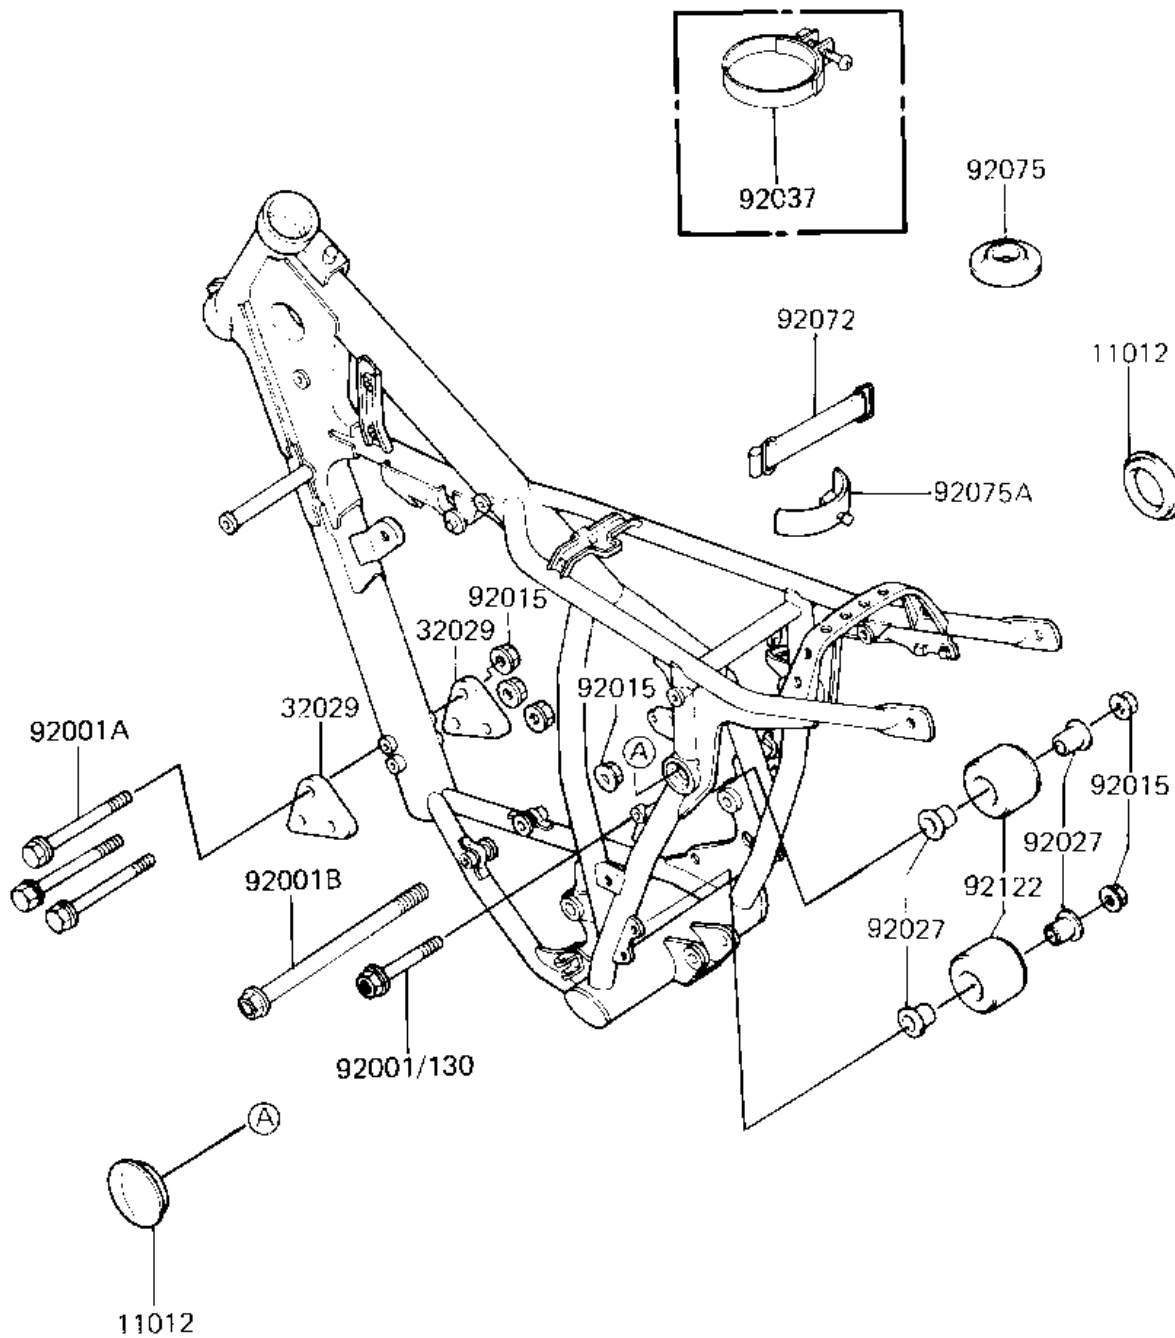

1982 KX125 PARTS DIAGRAM

FRAME FITTINGS

F2131-0127

1982 KX125 PARTS LIST

FRAME FITTINGS

ITEM NAME	PART NUMBER	QUANTITY
CAP,UNI TRAK (Ref # 11012)	11012-1211	1
BRACKET-ENGINE (Ref # 32029)	32029-1173	1
BOLT,8X50 (Ref # 92001)	92002-1182	1
BOLT FLANGED,8X70 (Ref # 92001A)	92001-1583	1
BOLT,FLANGED,8X135 (Ref # 92001B)	92150-1037	1
NUT-8MM (Ref # 92015)	92015-1143	1
COLLAR,CHAIN GUIDE (Ref # 92027)	92027-1383	1
BAND,RESERVE TANK (Ref # 92072)	92072-1085	1
DAMPER,RESERVE TANK (Ref # 92075)	92075-1358	1
DAMPER,RESERVE TANK (Ref # 92075A)	92075-1359	1
ROLLER,CHAIN GUIDE (Ref # 92122)	92122-1021	1